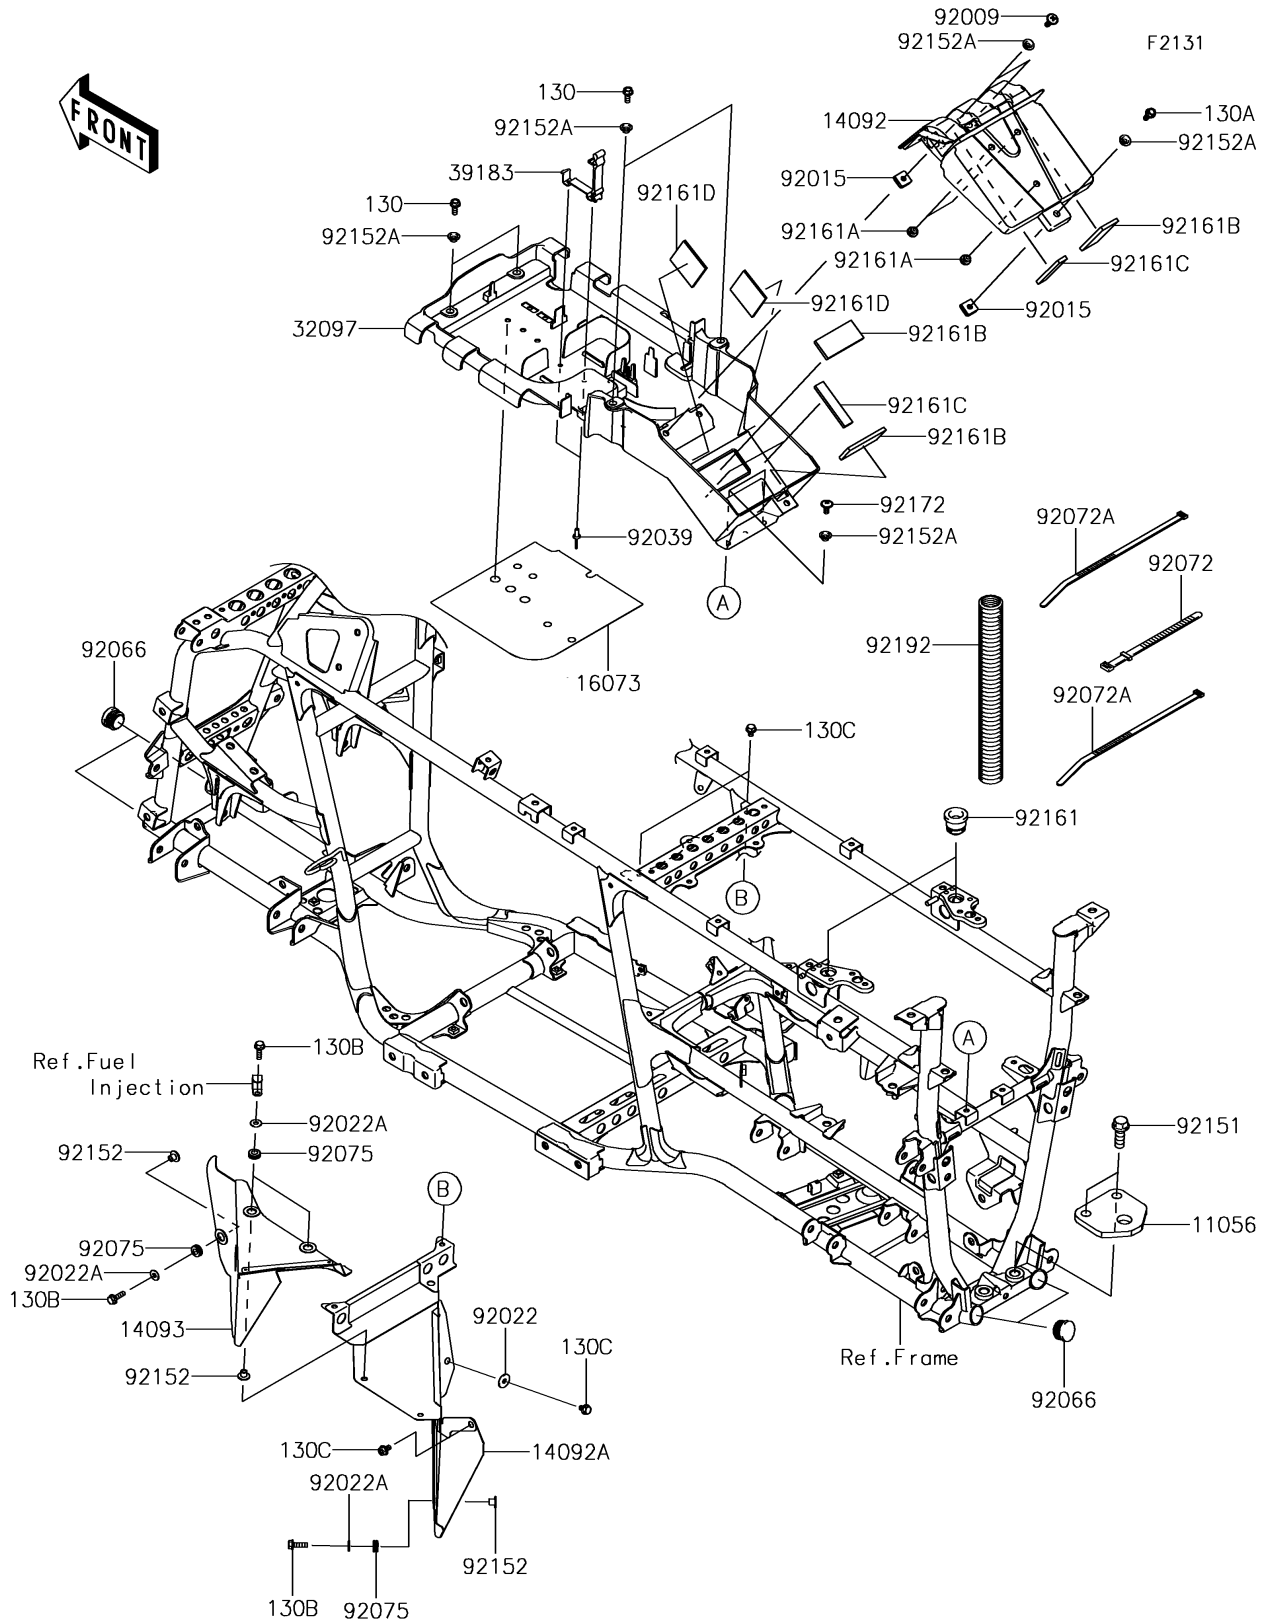

2017 BRUTE FORCE® 750 4x4i EPS CAMO PARTS DIAGRAM

Frame Fittings

2017 BRUTE FORCE® 750 4x4i EPS CAMO PARTS LIST

Frame Fittings

ITEM NAME	PART NUMBER	QUANTITY
BRACKET,TRAILER HITCH (Ref # 11056)	11056-0299	1
BOLT-FLANGED,6X16 (Ref # 130)	130BA0616	4
BOLT-FLANGED,6X18 (Ref # 130A)	130BA0618	1
BOLT-FLANGED,6X20 (Ref # 130B)	130BA0620	4
BOLT-FLANGED,6X10 (Ref # 130C)	130BD0610	4
COVER,BATTERY (Ref # 14092)	14092-0189	1
COVER,HEAT GUARD,FR (Ref # 14092A)	14092-0897	1
COVER,HEAT GUARD (Ref # 14093)	14093-0021	1
INSULATOR,BATTERY CASE (Ref # 16073)	16073-0809	1
CASE-BATTERY (Ref # 32097)	32097-0041	1
BAND-ASSY,TOOL BAG (Ref # 39183)	39183-1065	1
SCREW,6X20 (Ref # 92009)	92009-1289	2
NUT,6MM (Ref # 92015)	92015-1094	3
WASHER,6.5X20X1.6 (Ref # 92022)	92022-1804	1
WASHER,6.2X15X1.2 (Ref # 92022A)	92022-2373	4
RIVET,4.8MM (Ref # 92039)	92039-3719	2
PLUG (Ref # 92066)	92066-0036	4
BAND,L=186 (Ref # 92072)	92072-056	1
BAND,L=292.1 (Ref # 92072A)	92072-3509	2
DAMPER (Ref # 92075)	92075-2097	4
BOLT,FLANGED,12X35 (Ref # 92151)	92151-1903	2
COLLAR,6.3X8.3X9.2 (Ref # 92152)	92152-0237	4
COLLAR,6.3X8.3X7.2 (Ref # 92152A)	92152-1865	9
DAMPER (Ref # 92161)	92161-0048	2
DAMPER (Ref # 92161A)	92161-1084	3
DAMPER,30X70X5 (Ref # 92161B)	92161-1127	3
DAMPER,15X70X5 (Ref # 92161C)	92161-1380	3
DAMPER,50X50X3 (Ref # 92161D)	92161-1386	2
SCREW,6X14 (Ref # 92172)	92172-0401	2

2017 BRUTE FORCE® 750 4x4i EPS CAMO PARTS LIST

Frame Fittings

ITEM NAME	PART NUMBER	QUANTITY
TUBE,CORRUGATED,25.5X32.25X300 (Ref # 92192)	92192-1042	1