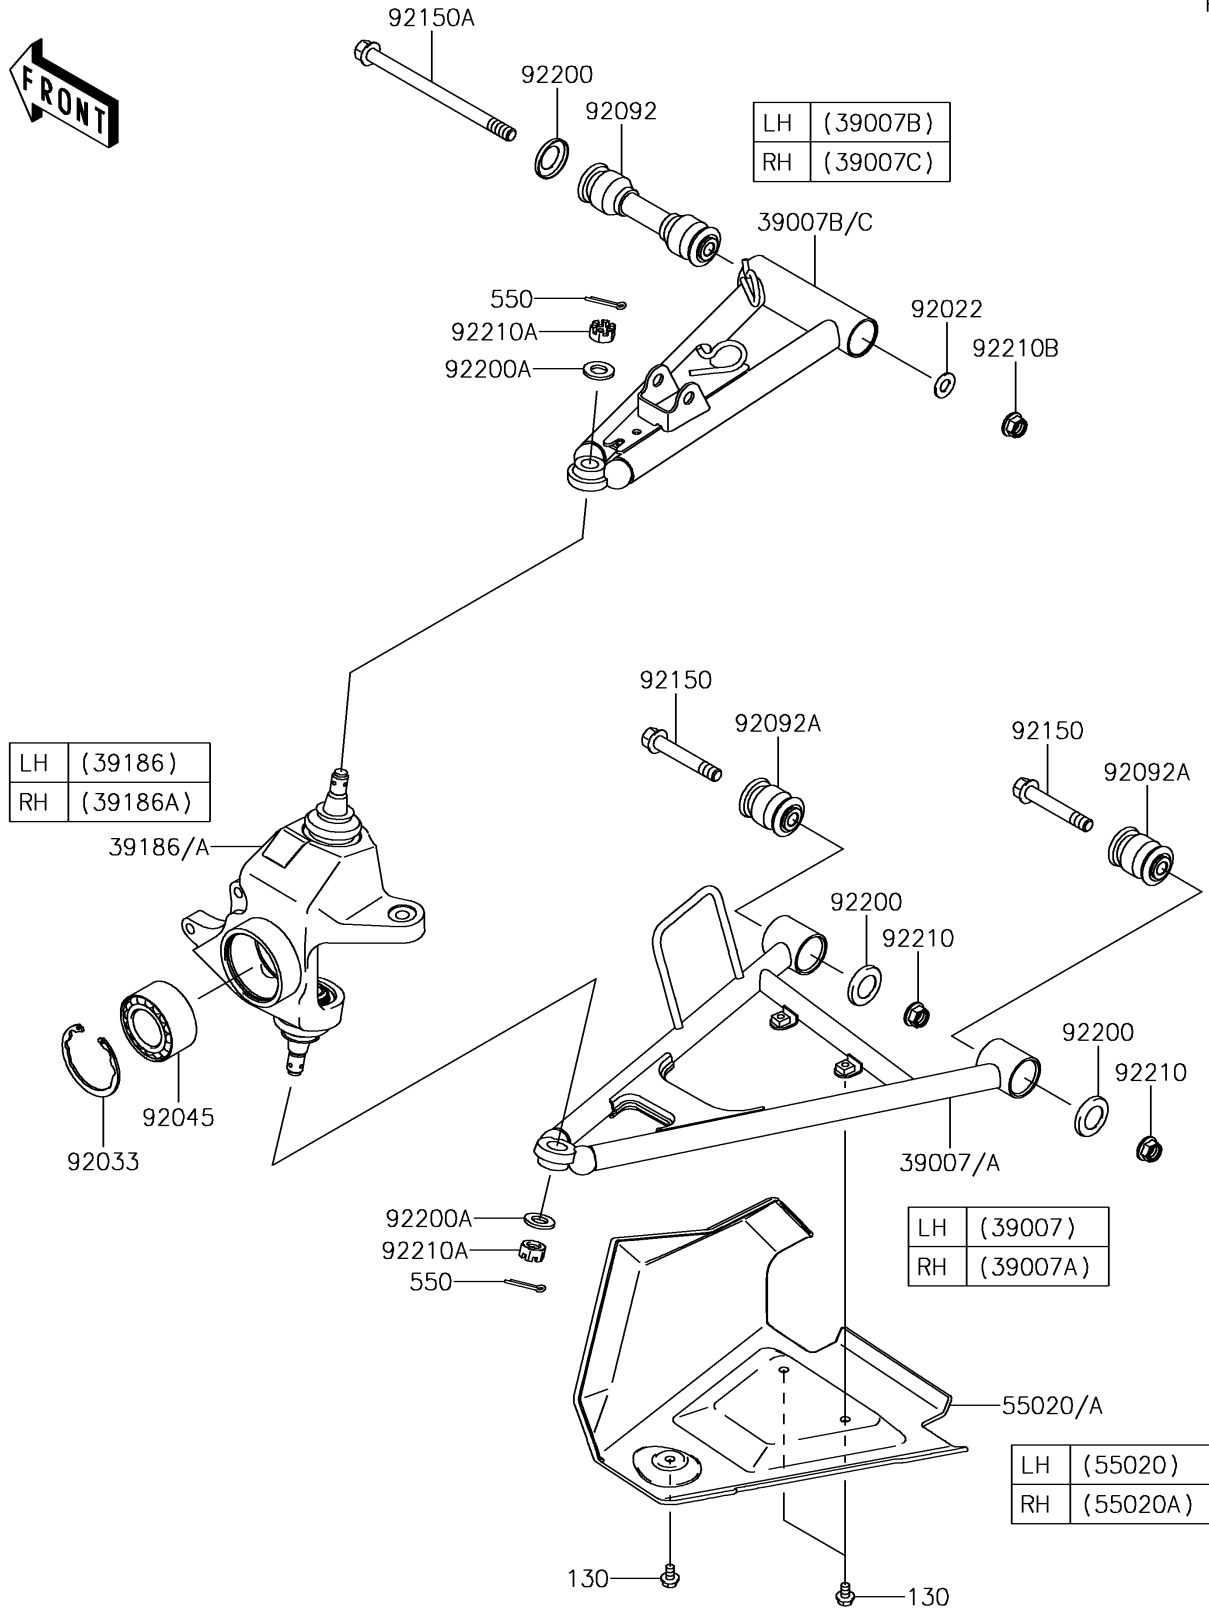

# 2017 BRUTE FORCE® 750 4x4i EPS CAMO PARTS DIAGRAM

## Front Suspension

F2152

## 2017 BRUTE FORCE® 750 4x4i EPS CAMO PARTS LIST

### Front Suspension

ITEM NAME	PART NUMBER	QUANTITY
BOLT-FLANGED,6X10 (Ref # 130)	130BA0610	6
ARM-SUSP,FR,LWR,LH (Ref # 39007)	39007-0176	1
ARM-SUSP,FR,LWR,RH (Ref # 39007A)	39007-0177	1
ARM-SUSP,FR,UPP,LH (Ref # 39007B)	39007-0341	1
ARM-SUSP,FR,UPP,RH (Ref # 39007C)	39007-0342	1
KNUCKLE ASSY,FR,LH (Ref # 39186)	39186-0033	1
KNUCKLE ASSY,FR,RH (Ref # 39186A)	39186-0034	1
PIN-COTTER,3.0X25 (Ref # 550)	550AA3025	4
GUARD,FRONT ARM,LH,F.BLACK (Ref # 55020)	55020-0109-6Z	1
GUARD,FRONT ARM,RH,F.BLACK (Ref # 55020A)	55020-0110-6Z	1
WASHER,10.2X20X1.5 (Ref # 92022)	92022-3742	2
RING-SNAP,55MM (Ref # 92033)	92033-1274	2
BEARING-BALL,30BWD08ACA13 (Ref # 92045)	92045-0095	2
BUSHING-RUBBER (Ref # 92092)	92092-0025	2
BUSHING-RUBBER (Ref # 92092A)	92092-0026	4
BOLT,FLANGED,10X63 (Ref # 92150)	92150-1384	4
BOLT,FLANGED,10X150 (Ref # 92150A)	92150-1686	2
WASHER,19X31.8X4 (Ref # 92200)	92200-0582	6
WASHER,12.3X23X2.3 (Ref # 92200A)	92200-1004	4
NUT,LOCK,FLANGED,10MM (Ref # 92210)	92210-0276	4
NUT,CASTLE,12MM (Ref # 92210A)	92210-0395	4
NUT,LOCK,FLANGED,10MM (Ref # 92210B)	92210-1081	2