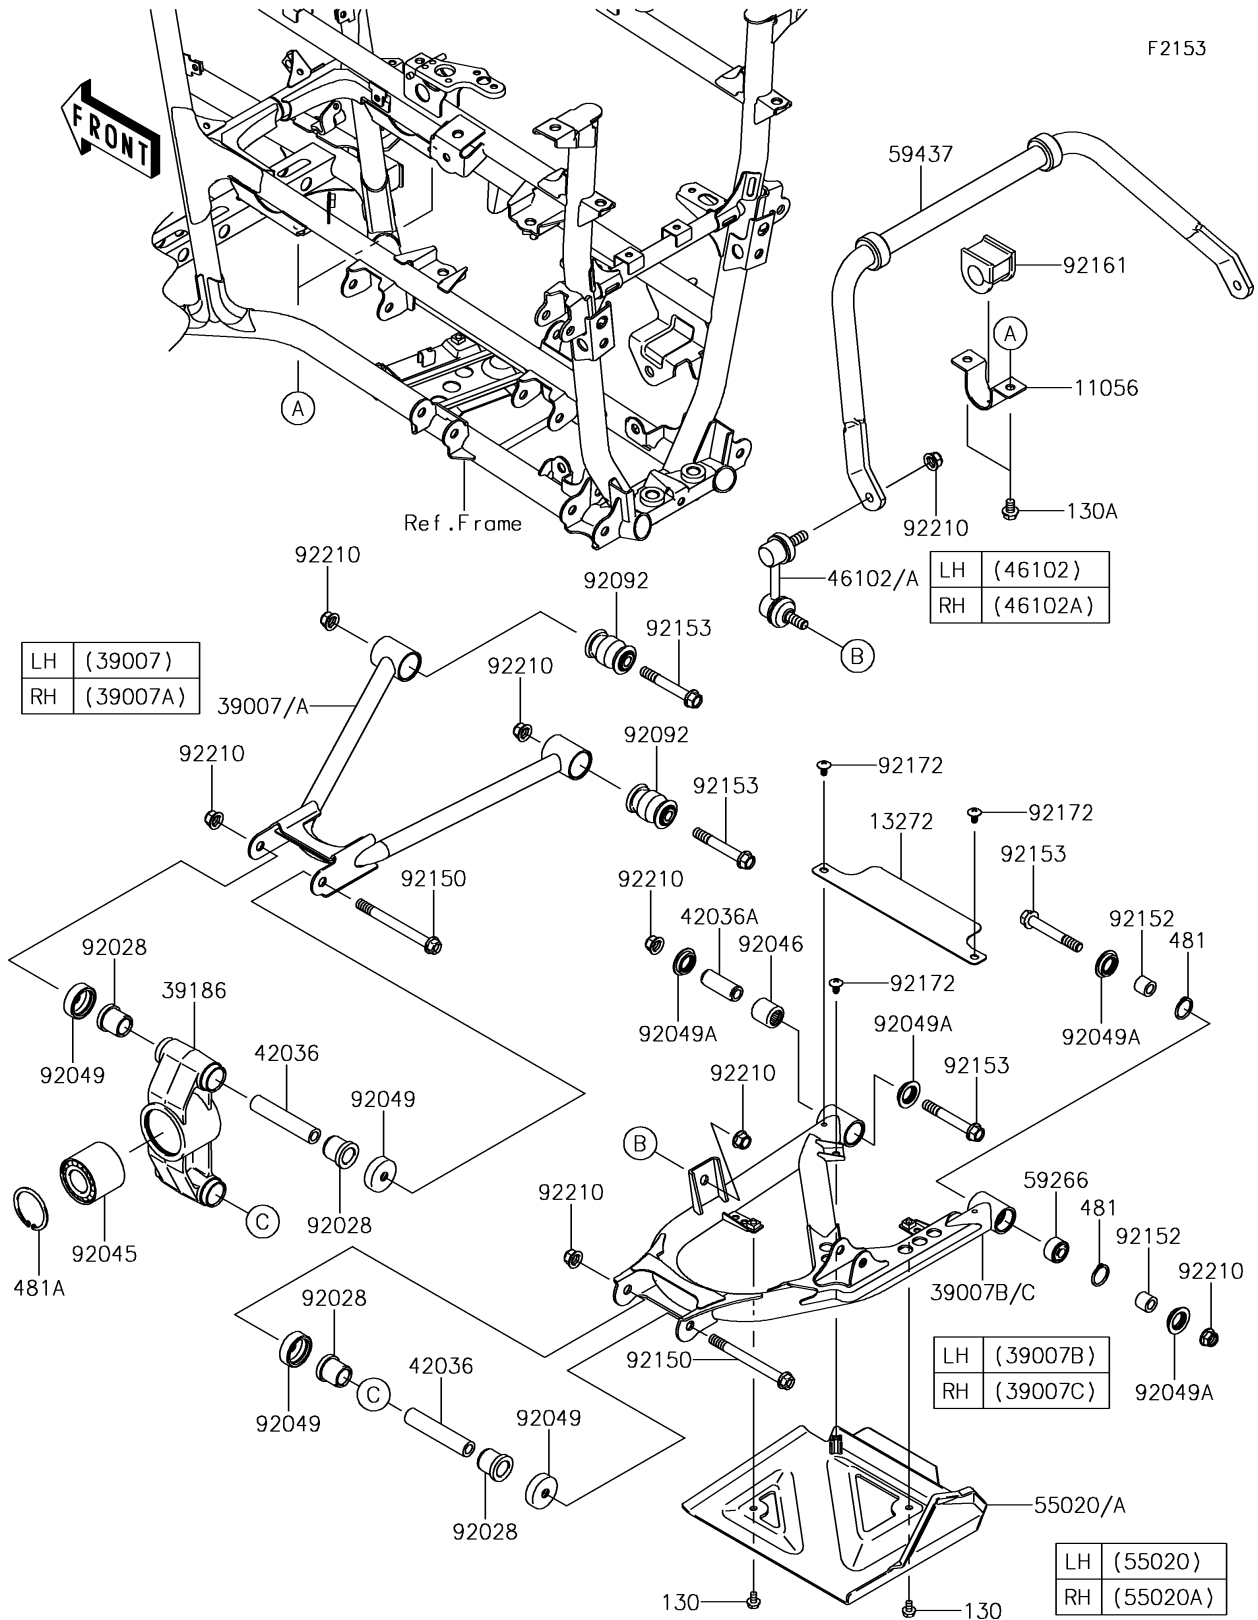

2017 BRUTE FORCE® 750 4x4i EPS CAMO PARTS DIAGRAM

Rear Suspension

2017 BRUTE FORCE® 750 4x4i EPS CAMO PARTS LIST

Rear Suspension

ITEM NAME	PART NUMBER	QUANTITY
BRACKET,STABILIZER (Ref # 11056)	11056-1062	2
BOLT-FLANGED,6X10 (Ref # 130)	130BA0610	4
BOLT-FLANGED,8X12 (Ref # 130A)	130BA0812	4
PLATE,RR ARM (Ref # 13272)	13272-0919	2
ARM-SUSP,RR,UPP,LH,BLACK (Ref # 39007)	39007-0170-10	1
ARM-SUSP,RR,UPP,RH,BLACK (Ref # 39007A)	39007-0171-10	1
ARM-SUSP,RR,LWR,LH,BLACK (Ref # 39007B)	39007-0172-10	1
ARM-SUSP,RR,LWR,RH,BLACK (Ref # 39007C)	39007-0173-10	1
KNUCKLE,RR (Ref # 39186)	39186-0099	2
SLEEVE,10X17X85.6 (Ref # 42036)	42036-1190	4
SLEEVE (Ref # 42036A)	42036-1376	2
ROD,STABILIZER,LH (Ref # 46102)	46102-0100	1
ROD,STABILIZER,RH (Ref # 46102A)	46102-0101	1
CIRCLIP-TYPE-C,24MM (Ref # 481)	481J2400	4
CIRCLIP-TYPE-C,52MM (Ref # 481A)	481J5200	2
GUARD,REAR ARM,LH,F.BLACK (Ref # 55020)	55020-0972-6Z	1
GUARD,REAR ARM,RH,F.BLACK (Ref # 55020A)	55020-0973-6Z	1
JOINT-BALL (Ref # 59266)	59266-0013	2
STABILIZER,RR (Ref # 59437)	59437-0307	1
BUSHING (Ref # 92028)	92028-1466	8
BEARING-BALL,25BWD02ACA68 (Ref # 92045)	92045-0094	2
BEARING-NEEDLE (Ref # 92046)	92046-1046	2
SEAL-OIL,KNUCKLE (Ref # 92049)	92049-1198	8
SEAL-OIL,MHA17245.7F (Ref # 92049A)	92049-1223	8
BUSHING-RUBBER (Ref # 92092)	92092-0004	4
BOLT,FLANGED,10X105 (Ref # 92150)	92150-1624	4
COLLAR,10X17X14.5 (Ref # 92152)	92152-1455	4
BOLT,FLANGED,10X70 (Ref # 92153)	92153-1606	8
DAMPER (Ref # 92161)	92161-0265	2

2017 BRUTE FORCE® 750 4x4i EPS CAMO PARTS LIST

Rear Suspension

ITEM NAME	PART NUMBER	QUANTITY
SCREW,6X12 (Ref # 92172)	92172-0884	6
NUT,LOCK,FLANGED,10MM (Ref # 92210)	92210-0276	16