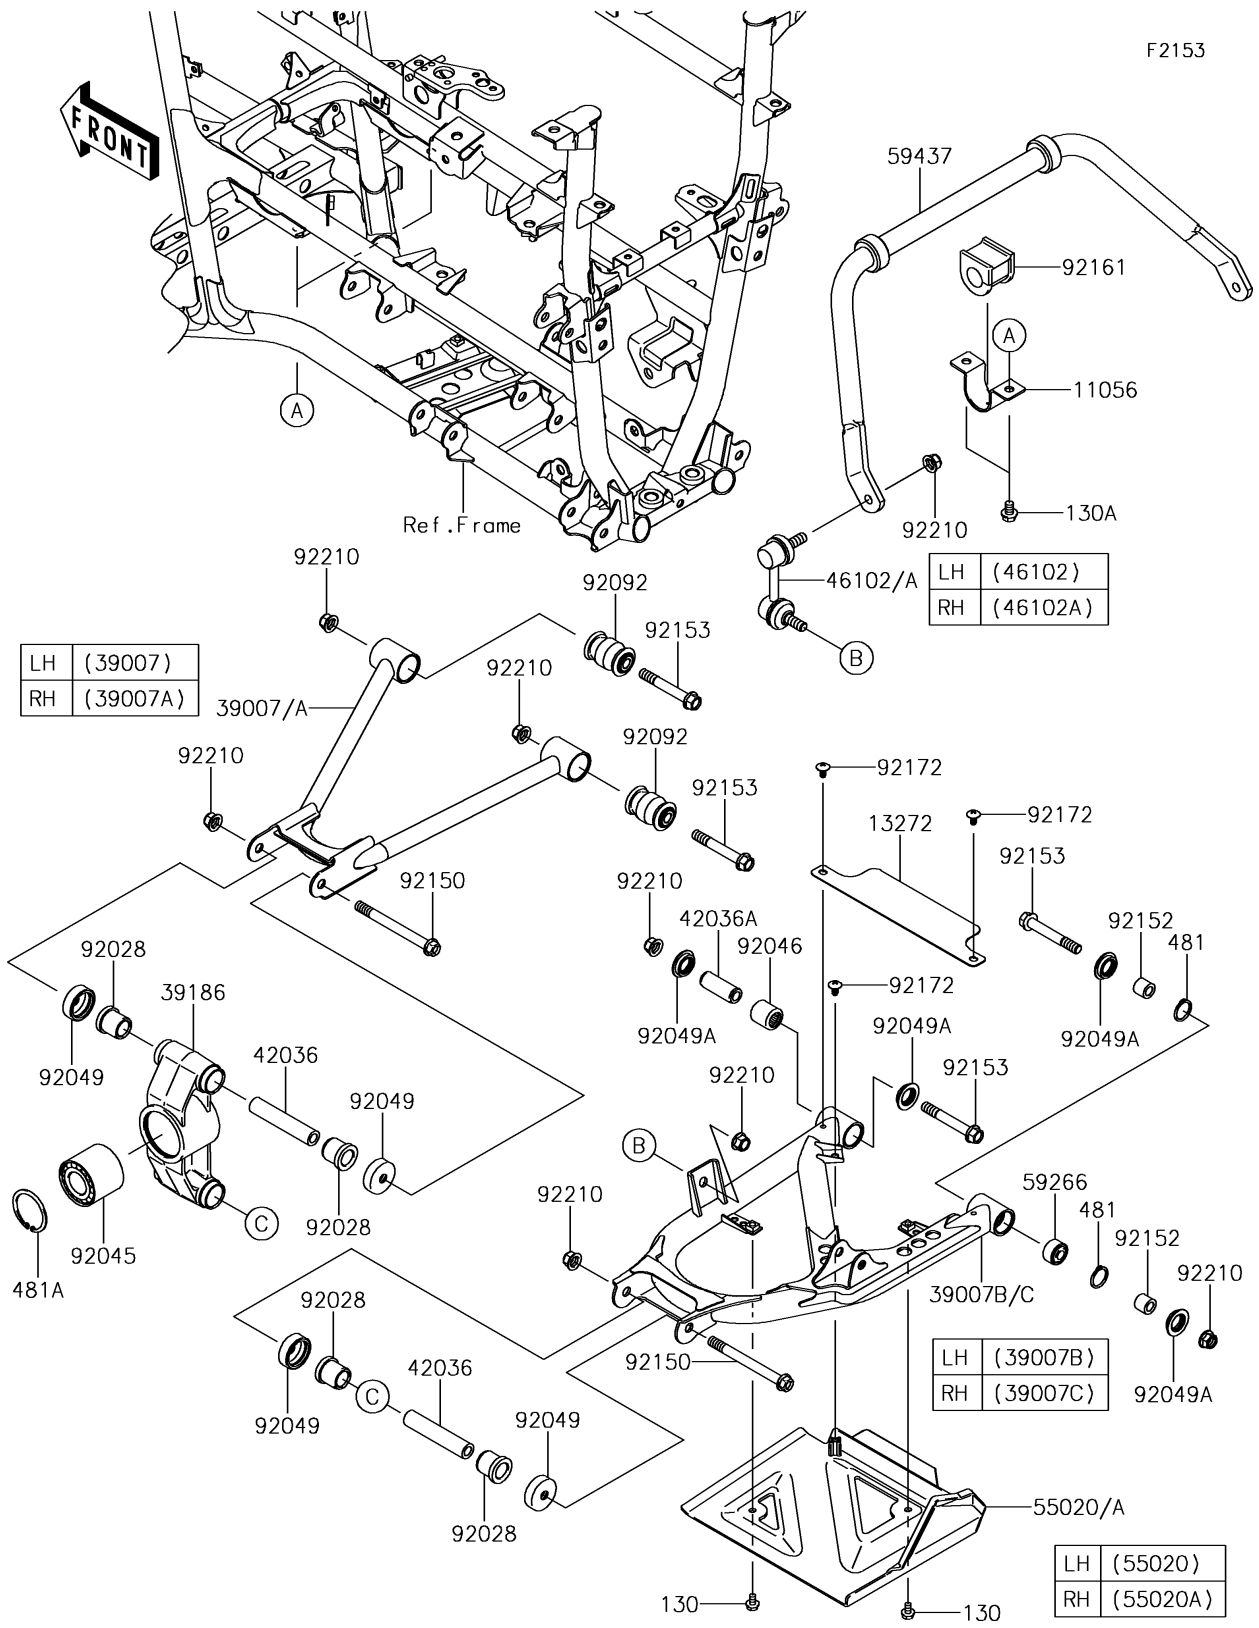

# 2019 BRUTE FORCE® 750 4x4i EPS CAMO PARTS DIAGRAM

## Rear Suspension

### Rear Suspension

ITEM NAME	PART NUMBER	QUANTITY
BRACKET,STABILIZER (Ref # 11056)	11056-1062	2
BOLT-FLANGED,6X10 (Ref # 130)	130BA0610	4
BOLT-FLANGED,8X12 (Ref # 130A)	130BA0812	4
PLATE,RR ARM (Ref # 13272)	13272-0919	2
ARM-SUSP,RR,UPP,LH,BLACK (Ref # 39007)	39007-0170-10	1
ARM-SUSP,RR,UPP,RH,BLACK (Ref # 39007A)	39007-0171-10	1
ARM-SUSP,RR,LWR,LH,BLACK (Ref # 39007B)	39007-0172-10	1
ARM-SUSP,RR,LWR,RH,BLACK (Ref # 39007C)	39007-0173-10	1
KNUCKLE,RR (Ref # 39186)	39186-0099	2
SLEEVE,10X17X85.6 (Ref # 42036)	42036-1190	4
SLEEVE (Ref # 42036A)	42036-1376	2
ROD,STABILIZER,LH (Ref # 46102)	46102-0100	1
ROD,STABILIZER,RH (Ref # 46102A)	46102-0101	1
CIRCLIP-TYPE-C,24MM (Ref # 481)	481J2400	4
CIRCLIP-TYPE-C,52MM (Ref # 481A)	481J5200	2
GUARD,REAR ARM,LH,F.BLACK (Ref # 55020)	55020-0972-6Z	1
GUARD,REAR ARM,RH,F.BLACK (Ref # 55020A)	55020-0973-6Z	1
JOINT-BALL (Ref # 59266)	59266-0013	2
STABILIZER,RR (Ref # 59437)	59437-0307	1
BUSHING (Ref # 92028)	92028-1466	8
BEARING-BALL,25BWD02ACA68 (Ref # 92045)	92045-0094	2
BEARING-NEEDLE (Ref # 92046)	92046-1046	2
SEAL-OIL,KNUCKLE (Ref # 92049)	92049-1198	8
SEAL-OIL,MHA17245.7F (Ref # 92049A)	92049-1223	8
BUSHING-RUBBER (Ref # 92092)	92092-0004	4
BOLT,FLANGED,10X105 (Ref # 92150)	92150-1624	4
COLLAR,10X17X14.5 (Ref # 92152)	92152-1455	4
BOLT,FLANGED,10X70 (Ref # 92153)	92153-1606	8
DAMPER (Ref # 92161)	92161-0265	2

### Rear Suspension

ITEM NAME	PART NUMBER	QUANTITY
SCREW,6X12 (Ref # 92172)	92172-0884	6
NUT,LOCK,FLANGED,10MM (Ref # 92210)	92210-0276	16