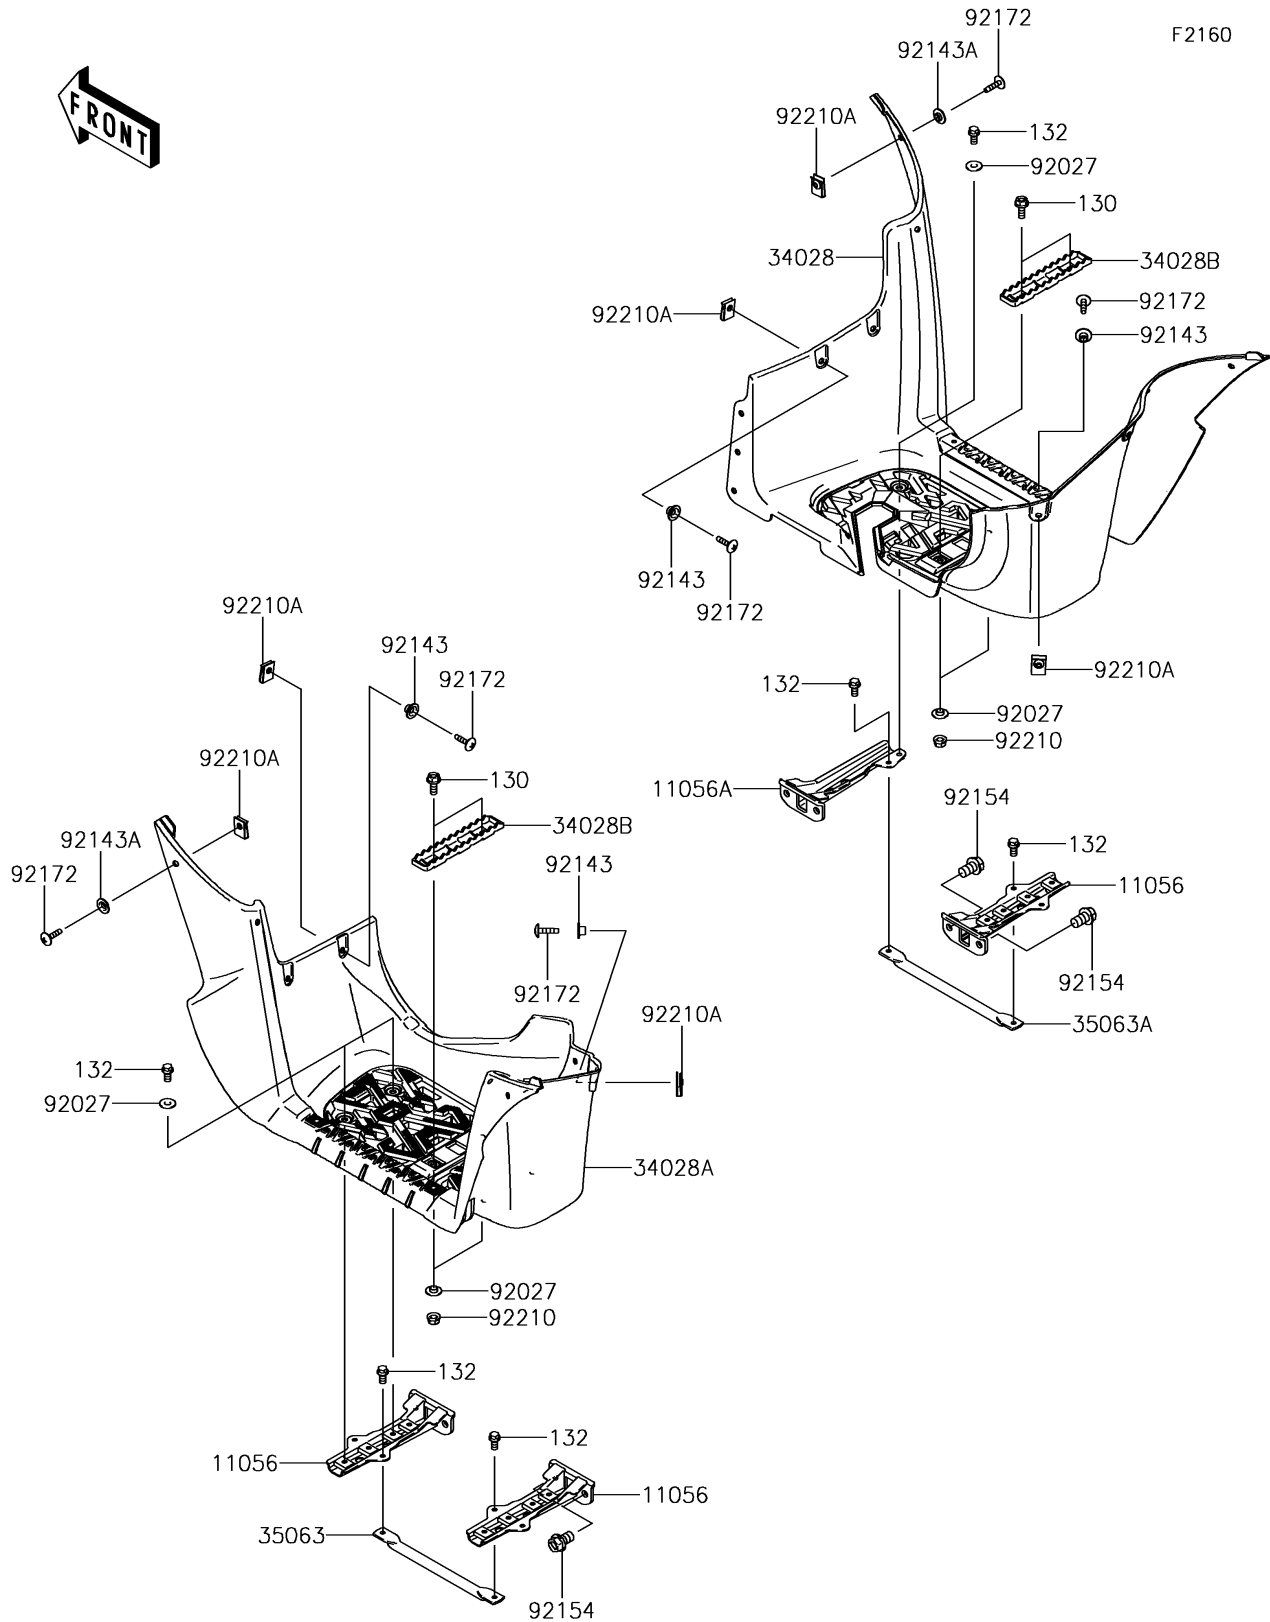

# 2019 BRUTE FORCE® 750 4x4i EPS CAMO PARTS DIAGRAM

Footrests

## 2019 BRUTE FORCE® 750 4x4i EPS CAMO PARTS LIST

### Footrests

ITEM NAME	PART NUMBER	QUANTITY
BRACKET,FOOT BOARD (Ref # 11056)	11056-1036	3
BRACKET,FOOT BOARD (Ref # 11056A)	11056-1037	1
BOLT-FLANGED,6X16 (Ref # 130)	130BA0616	4
BOLT-FLANGED-SMALL,6X12 (Ref # 132)	132BA0612	11
STEP,FOOT BOARD,RH,F.BLACK (Ref # 34028)	34028-0055-6Z	1
STEP,FOOT BOARD,LH,F.BLACK (Ref # 34028A)	34028-0146-6Z	1
STEP,FOOT PEG,F.BLACK (Ref # 34028B)	34028-1487-21	2
STAY,STEP,LH (Ref # 35063)	35063-0394	1
STAY,STEP,RH (Ref # 35063A)	35063-0395	1
COLLAR (Ref # 92027)	92027-4020	11
COLLAR (Ref # 92143)	92143-1057	4
COLLAR (Ref # 92143A)	92143-1087	13
BOLT,FLANGED,10X16 (Ref # 92154)	92154-0760	8
SCREW,TAPPING,6X20 (Ref # 92172)	92172-0488	17
NUT,LOCK,FLANGED,6MM (Ref # 92210)	92210-0303	4
NUT,LEAF SPRING,6MM (Ref # 92210A)	92210-0624	17