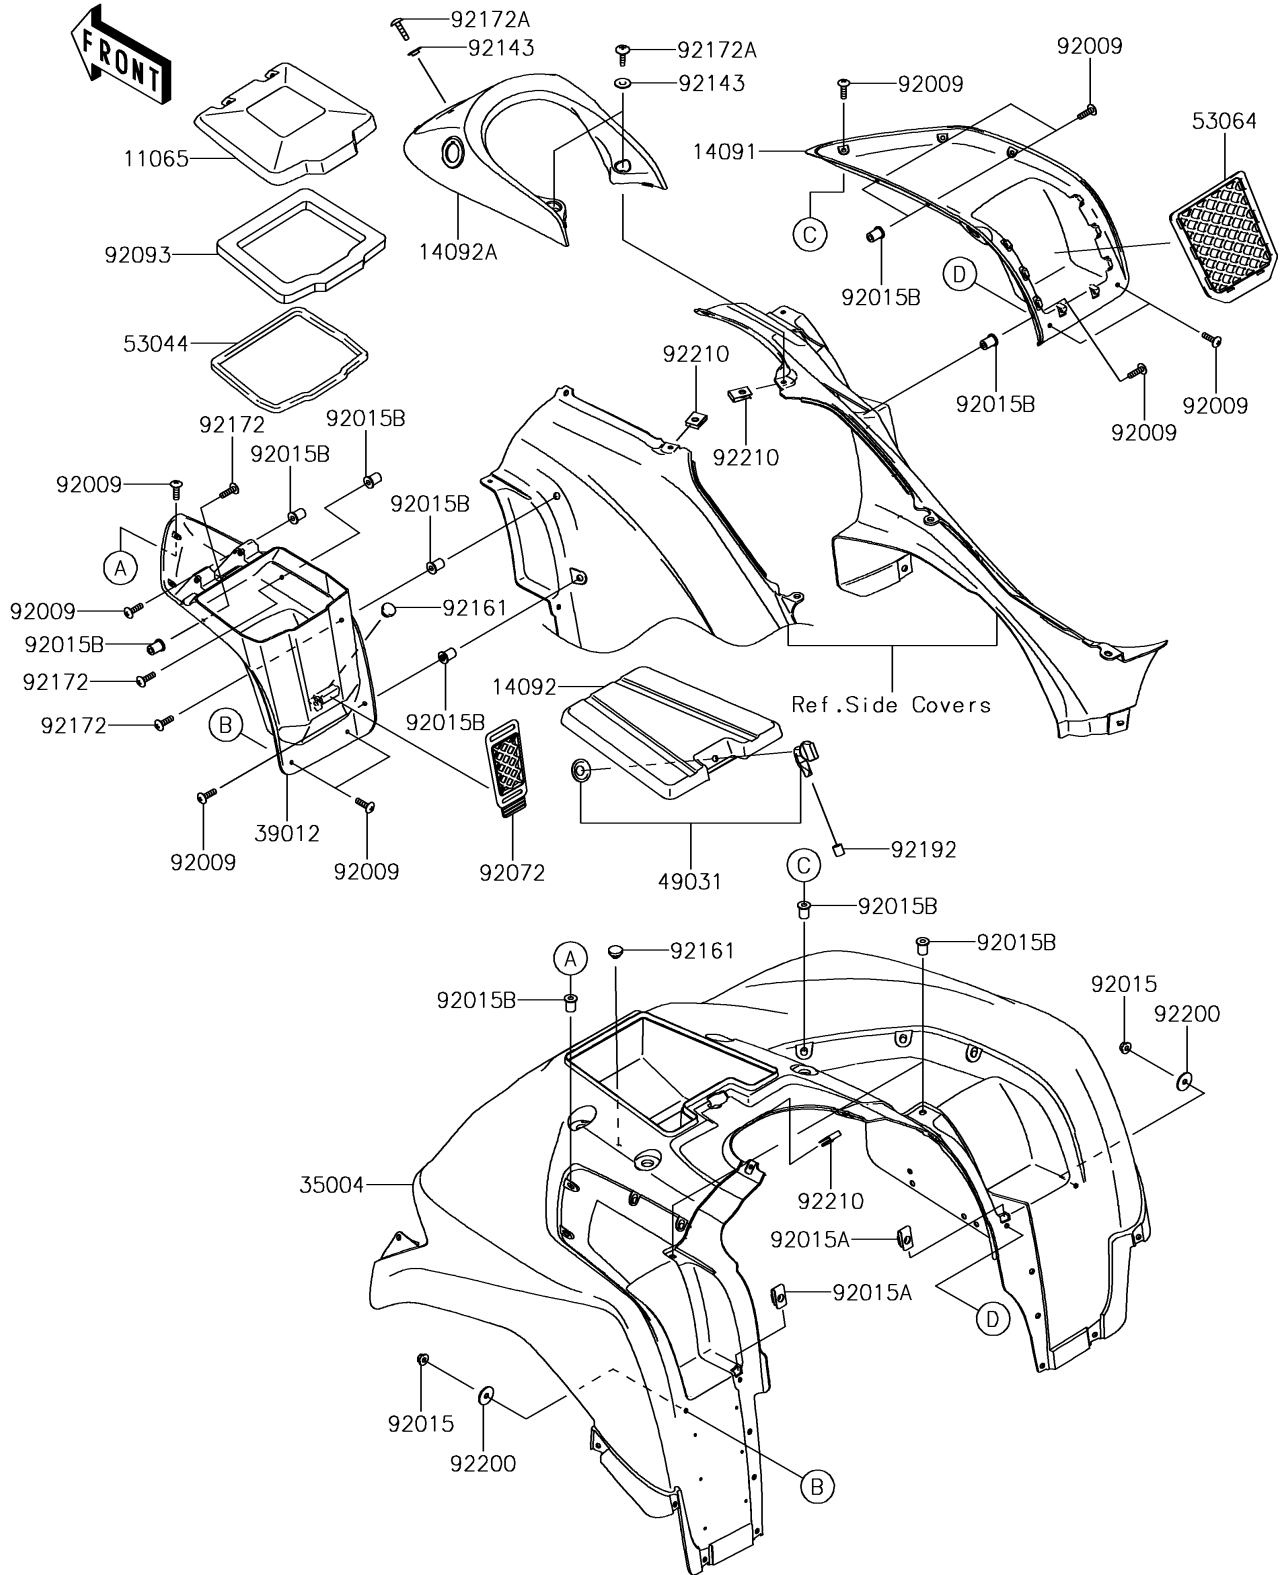

2019 BRUTE FORCE® 750 4x4i EPS CAMO PARTS DIAGRAM

Front Fender(s)

F2171

2019 BRUTE FORCE® 750 4x4i EPS CAMO PARTS LIST

Front Fender(s)

ITEM NAME	PART NUMBER	QUANTITY
CAP,STORAGE,F.BLACK (Ref # 11065)	11065-0194-6Z	1
COVER,POCKET,RH,F.BLACK (Ref # 14091)	14091-0136-6Z	1
COVER,STORAGE BOX (Ref # 14092)	14092-0180	1
COVER,TOP,F.BLACK (Ref # 14092A)	14092-0769-6Z	1
FENDER-FRONT,CAMOUFLAGE (Ref # 35004)	35004-0307-42H	1
CASE-STORAGE,F.BLACK (Ref # 39012)	39012-0015-6Z	1
LATCH (Ref # 49031)	49031-0004	1
TRIM,L=700 (Ref # 53044)	53044-0037	1
NET-CARGO (Ref # 53064)	53064-0002	1
SCREW,5X18 (Ref # 92009)	92009-1655	14
NUT,FLANGED,5MM (Ref # 92015)	92015-1259	2
NUT,5MM (Ref # 92015A)	92015-1710	2
NUT,WELL,5MM (Ref # 92015B)	92015-1757	15
BAND,STORAGE (Ref # 92072)	92072-0095	1
SEAL,STORAGE CAP (Ref # 92093)	92093-0568	1
COLLAR (Ref # 92143)	92143-1087	3
DAMPER (Ref # 92161)	92161-0586	2
SCREW,5X18 (Ref # 92172)	92172-0428	3
SCREW,TAPPING,6X20 (Ref # 92172A)	92172-0488	3
TUBE (Ref # 92192)	92192-0973	1
WASHER,5.5X20X1.2 (Ref # 92200)	92200-0284	2
NUT,LEAF SPRING,6MM (Ref # 92210)	92210-0624	3