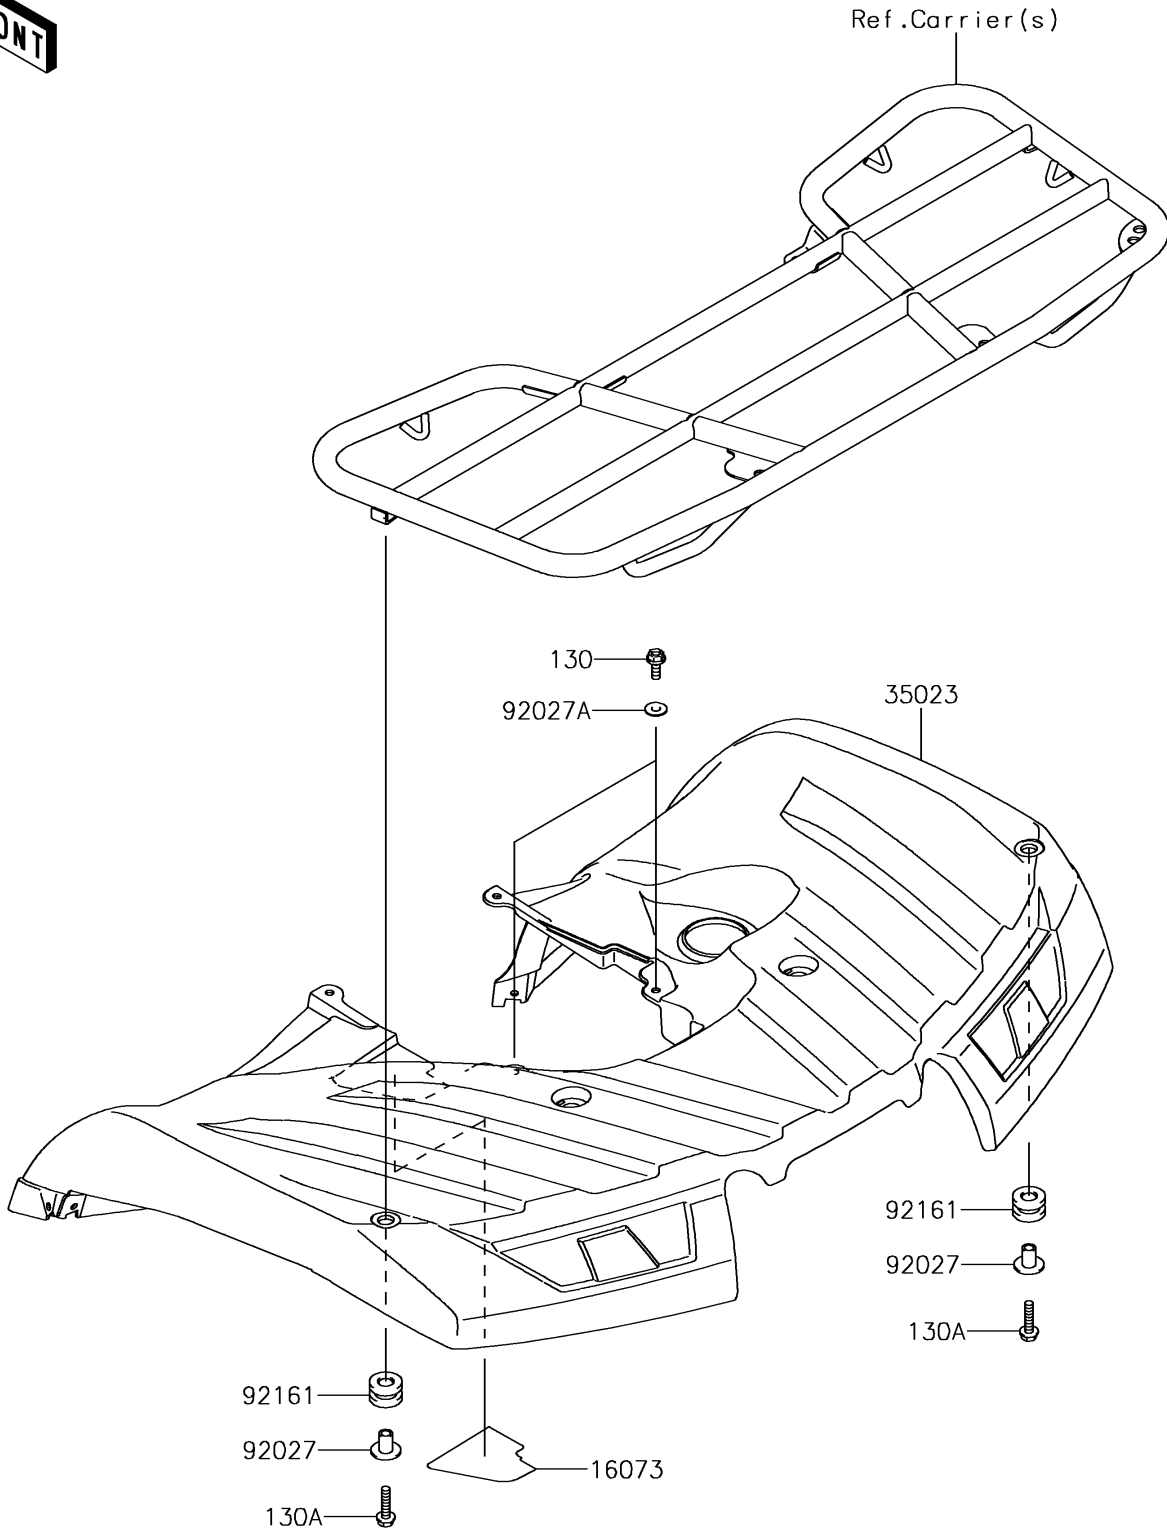

# 2019 BRUTE FORCE® 750 4x4i EPS CAMO PARTS DIAGRAM

Rear Fender(s)

F2172