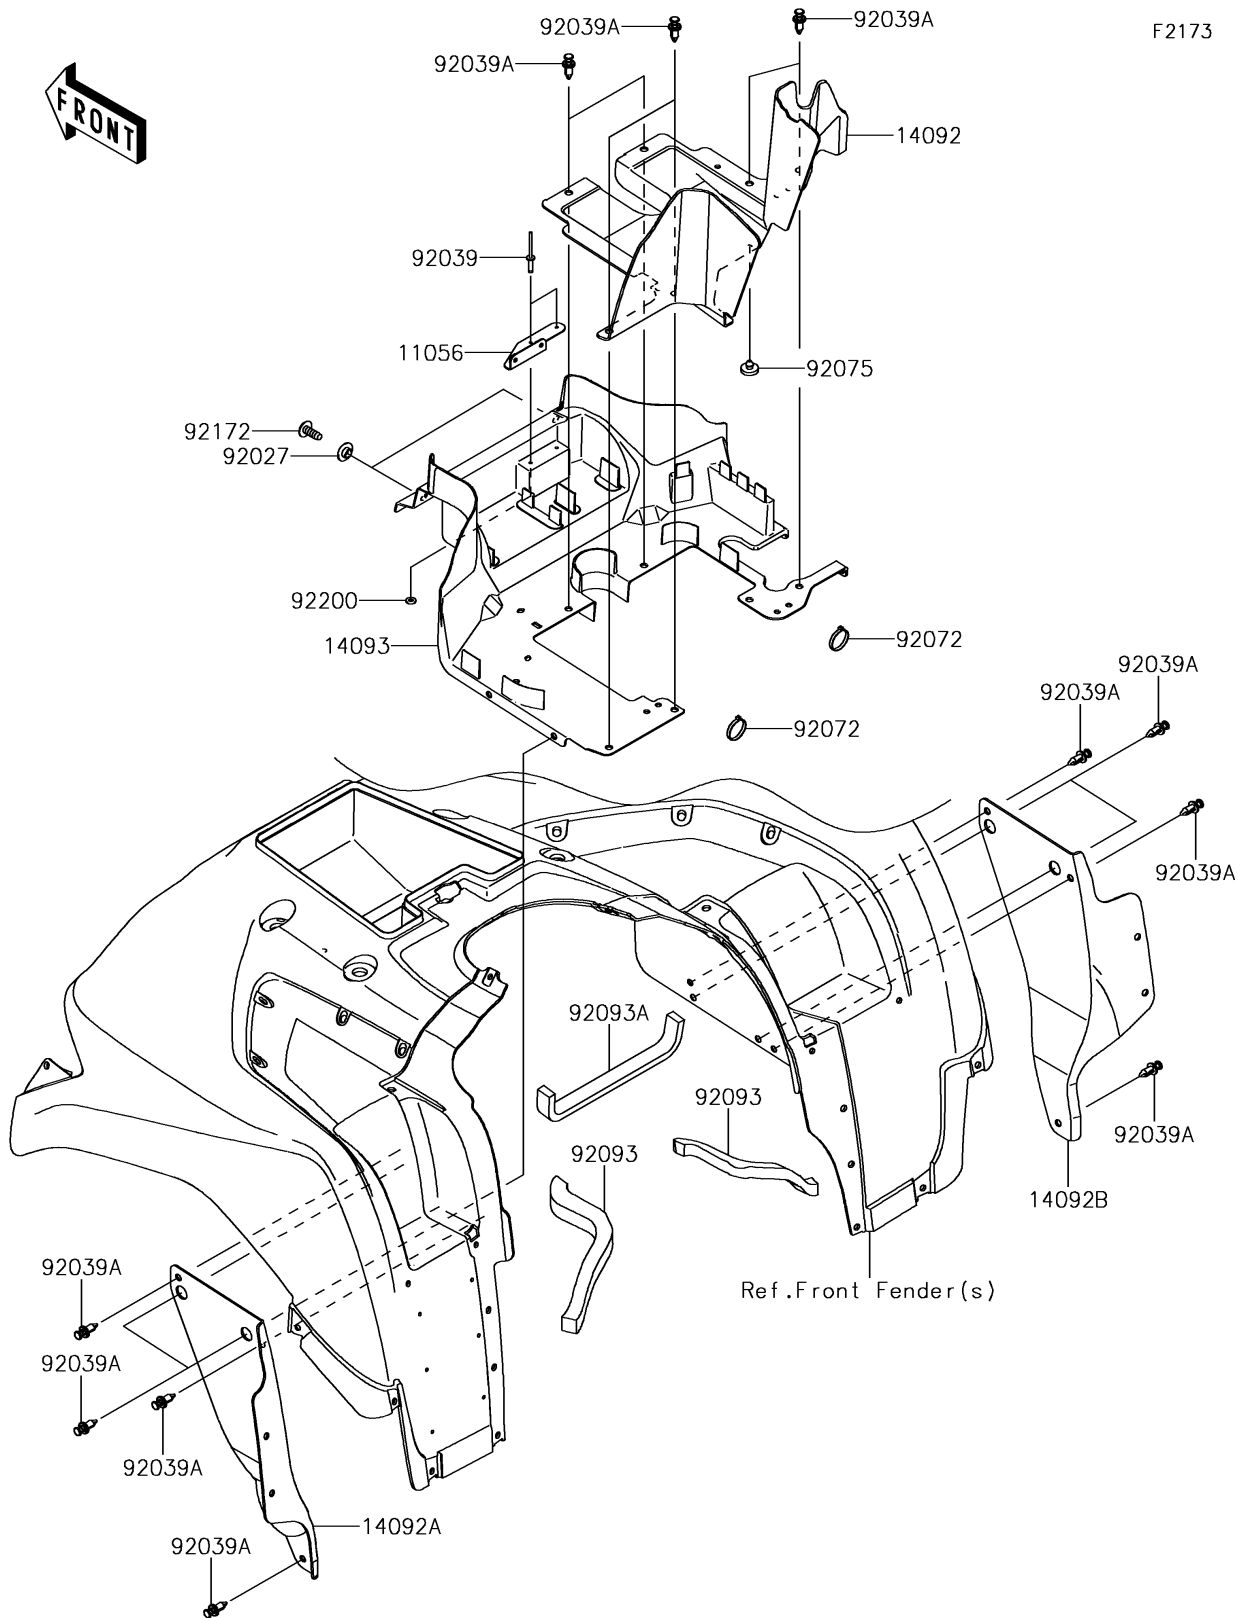

2017 BRUTE FORCE® 750 4x4i EPS CAMO PARTS DIAGRAM

Flap

F2173

2017 BRUTE FORCE® 750 4x4i EPS CAMO PARTS LIST

Flap

ITEM NAME	PART NUMBER	QUANTITY
BRACKET,V.D. SENSOR (Ref # 11056)	11056-0956	1
COVER, TOP INNER, RR (Ref # 14092)	14092-0182	1
COVER, SIDE INNER, LH (Ref # 14092A)	14092-0183	1
COVER, SIDE INNER, RH (Ref # 14092B)	14092-0184	1
COVER, TOP INNER, FR (Ref # 14093)	14093-0022	1
COLLAR (Ref # 92027)	92027-4020	2
RIVET (Ref # 92039)	92039-0031	2
RIVET (Ref # 92039A)	92039-0776	16
BAND, L=292.1 (Ref # 92072)	92072-3509	2
DAMPER, BOOST SENSOR (Ref # 92075)	92075-2113	1
SEAL, 20X270X30 (Ref # 92093)	92093-0570	2
SEAL, 20X300X20 (Ref # 92093A)	92093-0571	1
SCREW, TAPPING, 6X16 (Ref # 92172)	92172-0739	2
WASHER, 3.5X8X1 (Ref # 92200)	92200-1251	2