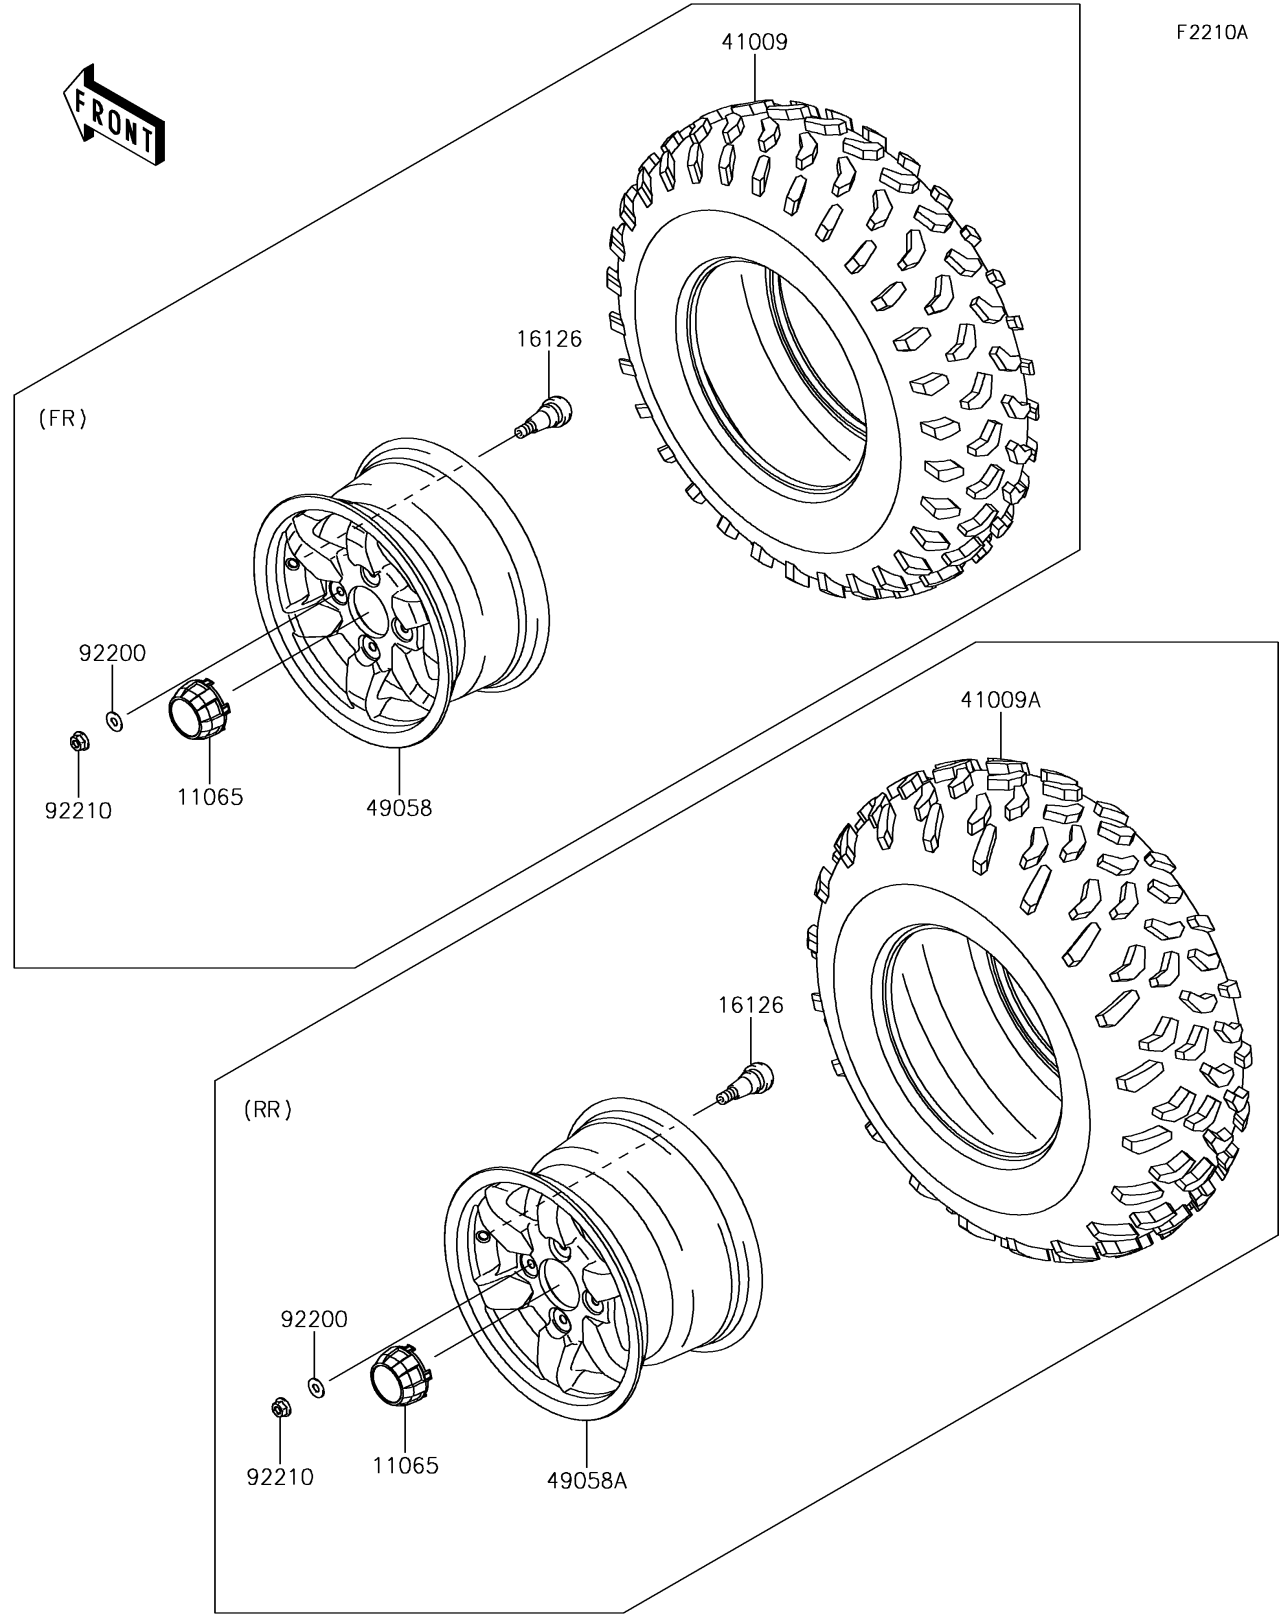

2019 BRUTE FORCE® 750 4x4i EPS CAMO PARTS DIAGRAM

Wheels/Tires(HJF/HKF)

2019 BRUTE FORCE® 750 4x4i EPS CAMO PARTS LIST

Wheels/Tires(HJF/HKF)

ITEM NAME	PART NUMBER	QUANTITY
CAP,WHEEL,F.BLACK (Ref # 11065)	11065-0893-6Z	4
VALVE (Ref # 16126)	16126-4001	4
TIRE,FR,AT25X8-12 (Ref # 41009)	41009-0299	2
TIRE,RR,AT25X10-12 (Ref # 41009A)	41009-0300	2
WHEEL,FR,12X6.0AT,F.S.BLACK (Ref # 49058)	49058-0687-397	2
WHEEL,RR,12X7.5AT,F.S.BLACK (Ref # 49058A)	49058-0688-397	2
WASHER,10.5X25X1.6 (Ref # 92200)	92200-1595	16
NUT,FLANGED,10MM (Ref # 92210)	92210-1325	16