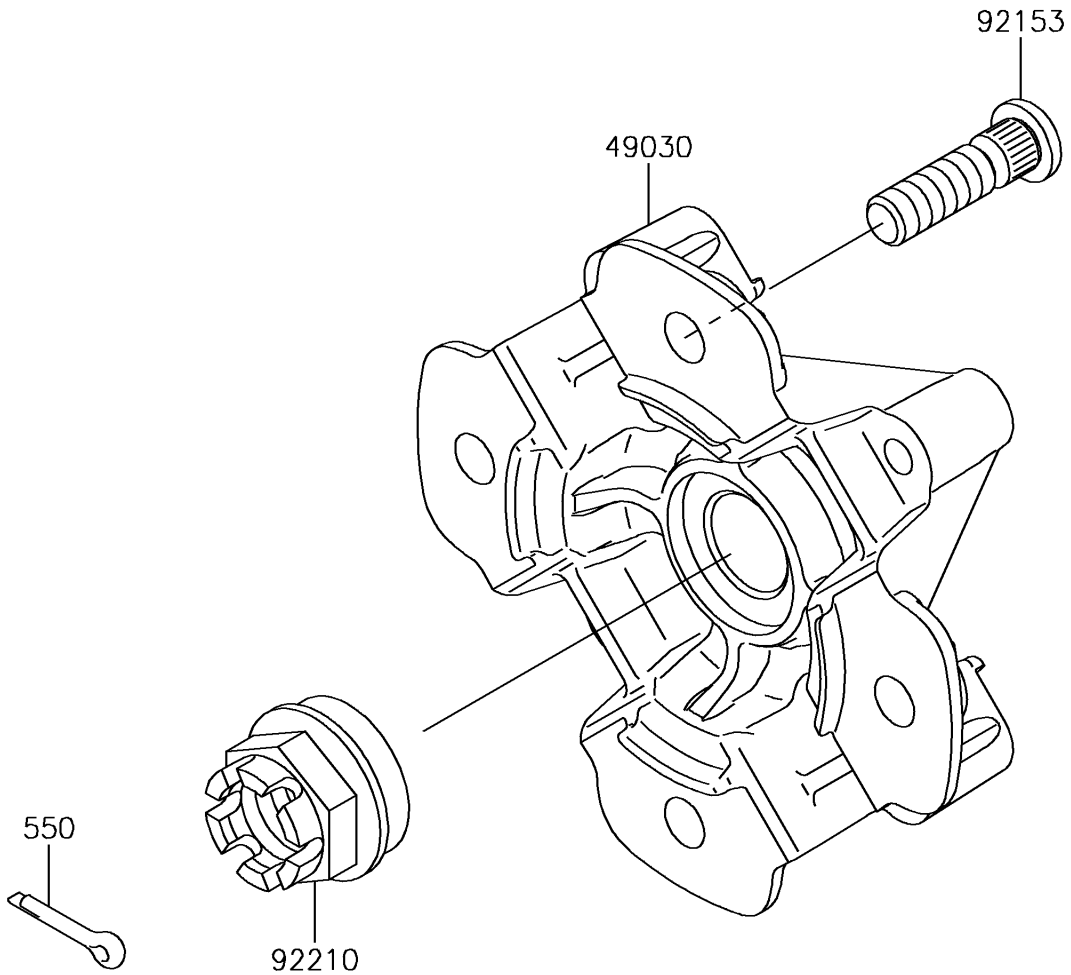

2017 BRUTE FORCE[®] 750 4x4i EPS CAMO PARTS DIAGRAM

Front Hub

F2230

2017 BRUTE FORCE® 750 4x4i EPS CAMO PARTS LIST

Front Hub

ITEM NAME	PART NUMBER	QUANTITY
HUB,FR (Ref # 49030)	49030-0032	2
PIN-COTTER,4.0X25 (Ref # 550)	550AA4025	2
BOLT,10X36.5 (Ref # 92153)	92153-0890	8
NUT,CASTLE,18MM (Ref # 92210)	92210-1349	2