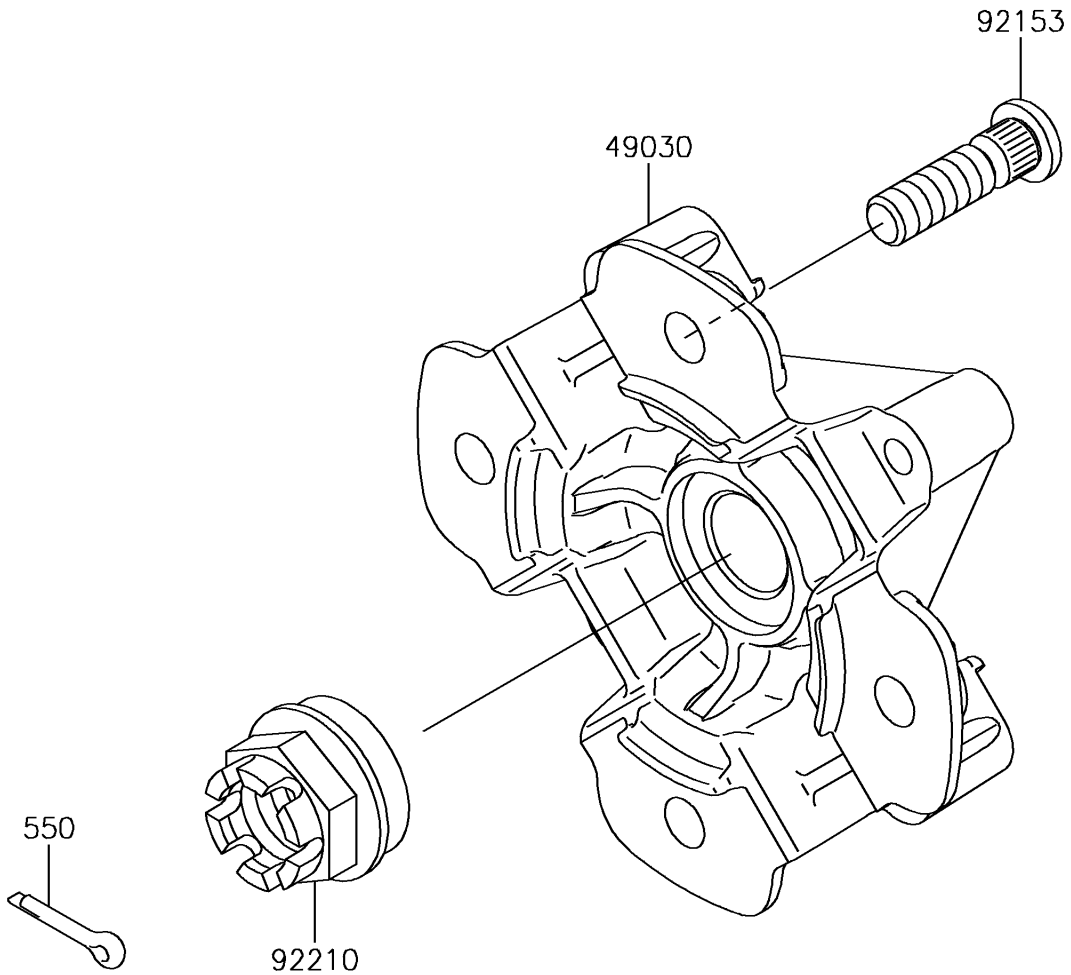

# 2019 BRUTE FORCE® 750 4x4i EPS CAMO PARTS DIAGRAM

Front Hub

F2230

## 2019 BRUTE FORCE® 750 4x4i EPS CAMO PARTS LIST

### Front Hub

ITEM NAME	PART NUMBER	QUANTITY
HUB,FR (Ref # 49030)	49030-0032	2
PIN-COTTER,4.0X25 (Ref # 550)	550AA4025	2
BOLT,10X36.5 (Ref # 92153)	92153-0890	8
NUT,CASTLE,18MM (Ref # 92210)	92210-1349	2