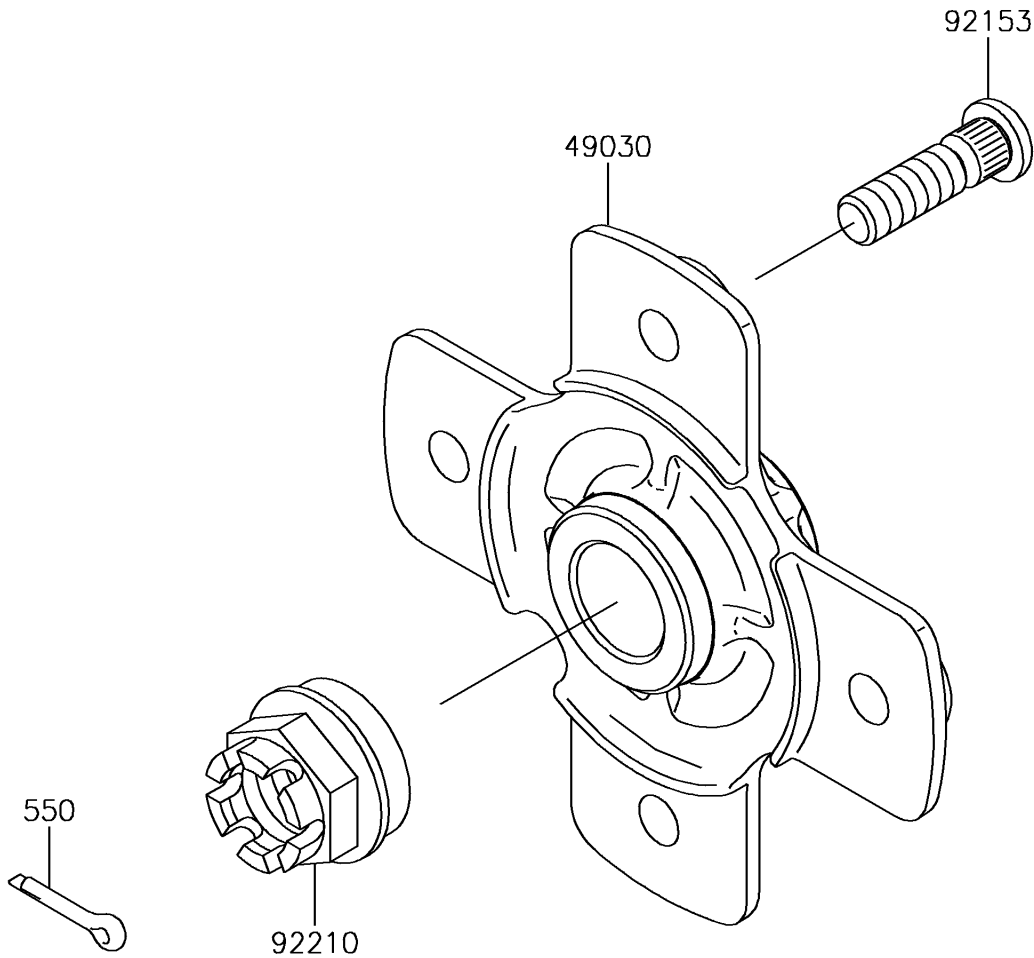

# 2017 BRUTE FORCE<sup>®</sup> 750 4x4i EPS CAMO PARTS DIAGRAM

Rear Hub

F2240

## 2017 BRUTE FORCE® 750 4x4i EPS CAMO PARTS LIST

### Rear Hub

ITEM NAME	PART NUMBER	QUANTITY
HUB,RR (Ref # 49030)	49030-0034	2
PIN-COTTER,4.0X25 (Ref # 550)	550AA4025	2
BOLT,10X36.5 (Ref # 92153)	92153-0890	8
NUT,CASTLE,20MM (Ref # 92210)	92210-1381	2