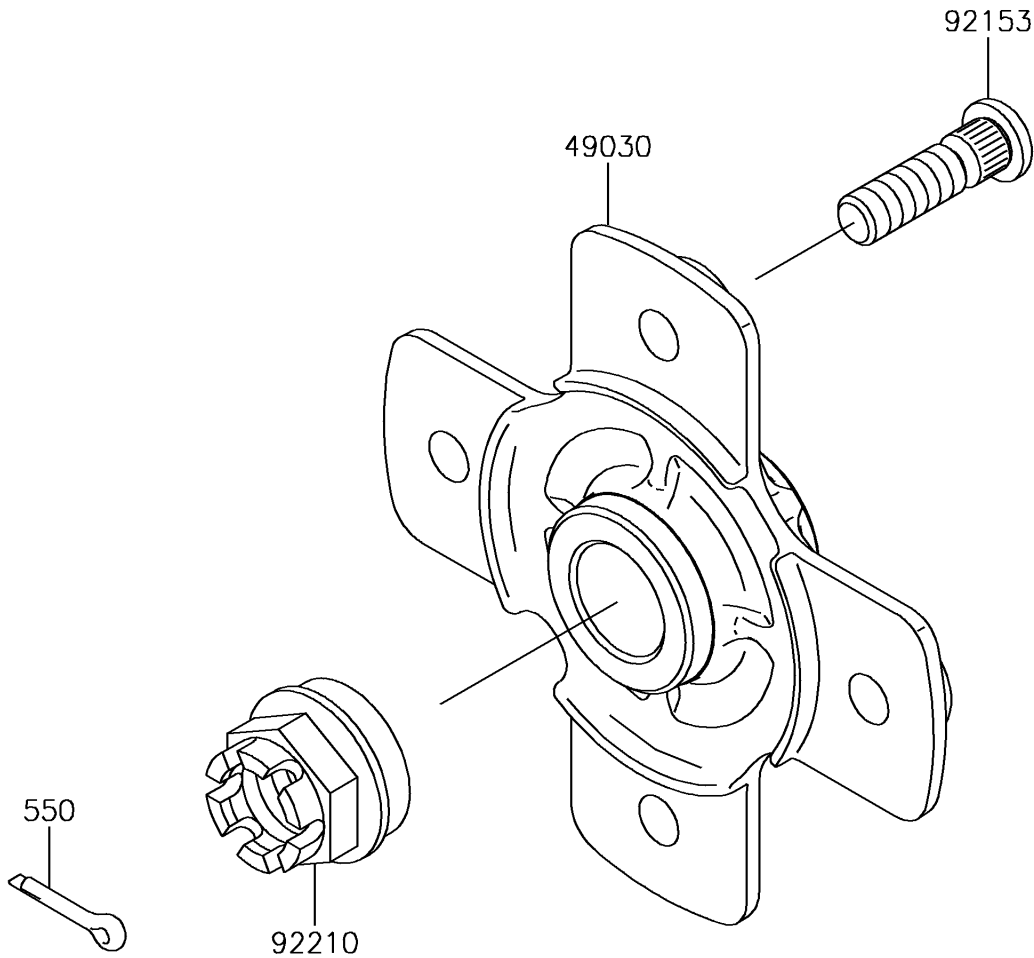

# 2019 BRUTE FORCE® 750 4x4i EPS CAMO PARTS DIAGRAM

Rear Hub

F2240

# 2019 BRUTE FORCE® 750 4x4i EPS CAMO PARTS LIST

Rear Hub

ITEM NAME	PART NUMBER	QUANTITY
-----------	-------------	----------