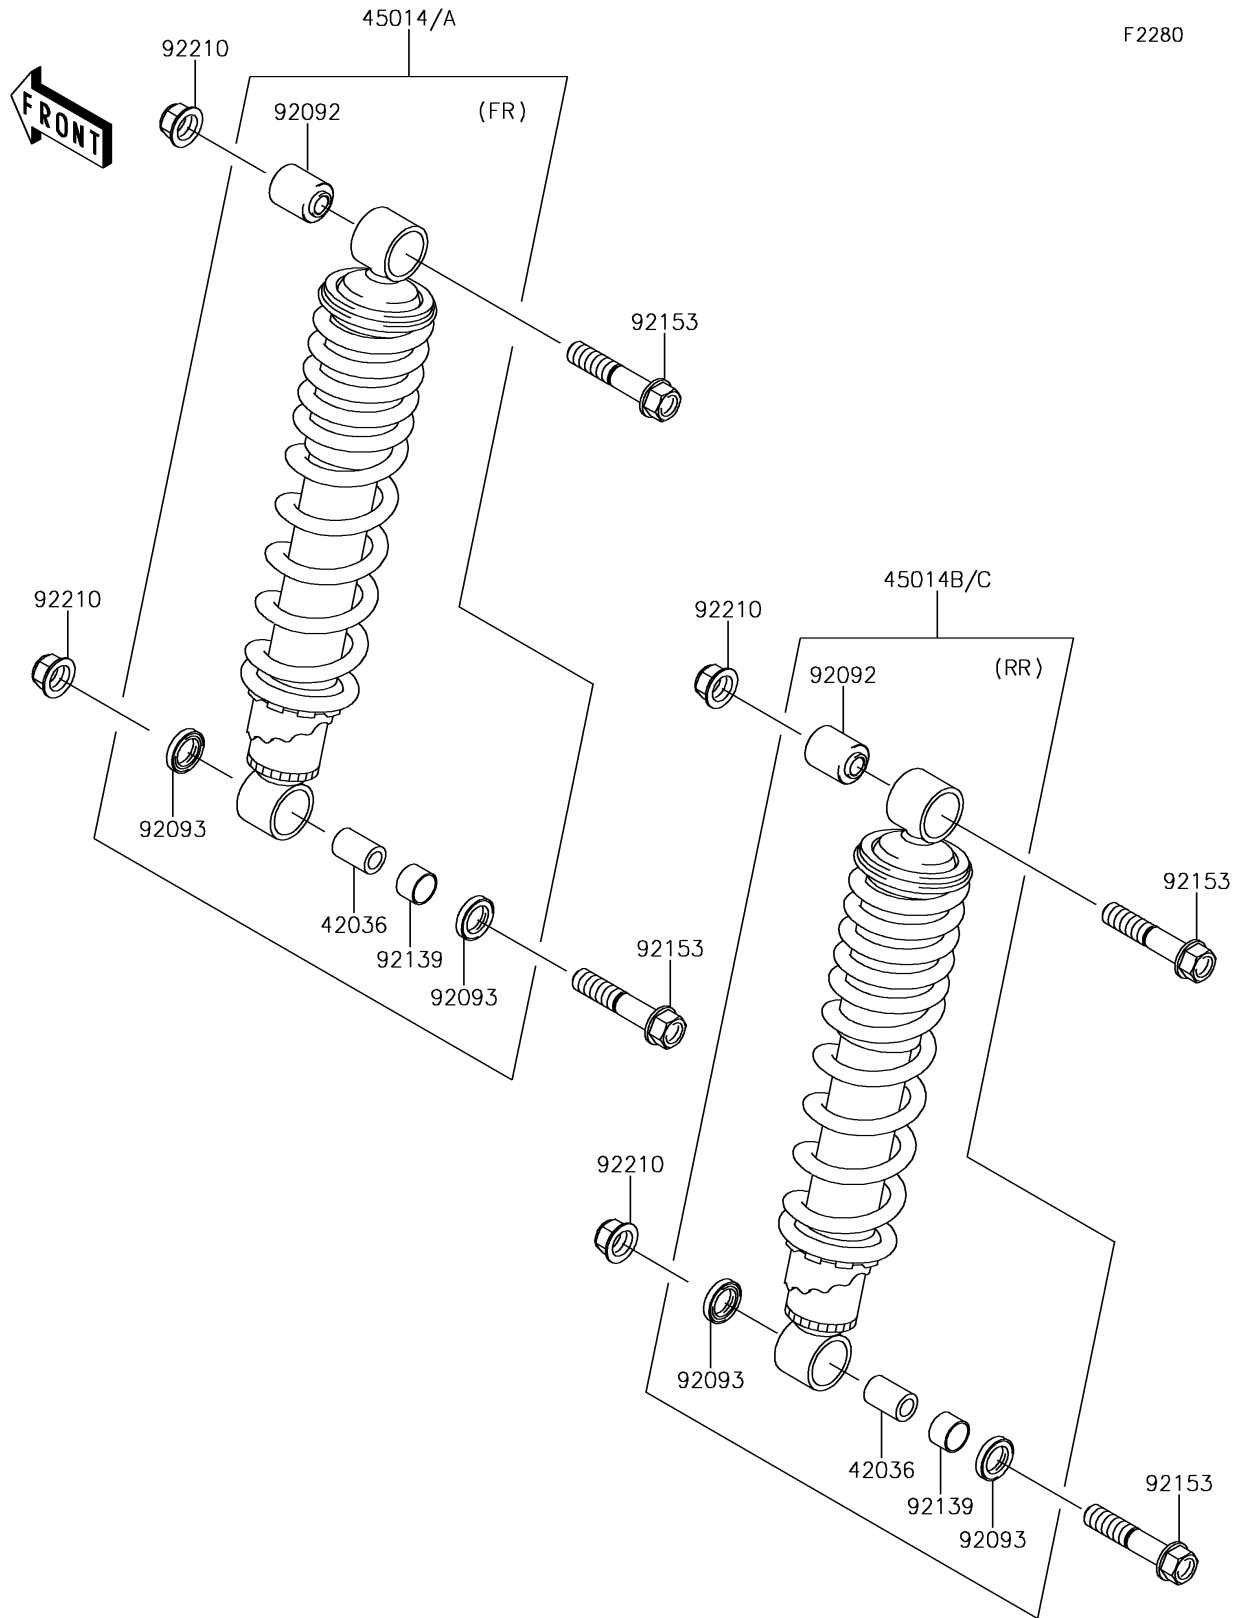

2016 BRUTE FORCE® 750 4x4i EPS CAMO PARTS DIAGRAM

Shock Absorber(s)

2016 BRUTE FORCE® 750 4x4i EPS CAMO PARTS LIST

Shock Absorber(s)

ITEM NAME	PART NUMBER	QUANTITY
SLEEVE (Ref # 42036)	42036-0018	4
SHOCKABSORBER,FR,BLACK (Ref # 45014)	45014-0375-10	2
SHOCKABSORBER,RR,BLACK (Ref # 45014B)	45014-0447-10	2
BUSHING-RUBBER (Ref # 92092)	92092-0007	4
SEAL (Ref # 92093)	92093-0033	8
BUSHING (Ref # 92139)	92139-0084	4
BOLT,FLANGED,10X50 (Ref # 92153)	92153-1139	8
NUT,LOCK,FLANGED,10MM (Ref # 92210)	92210-0276	8