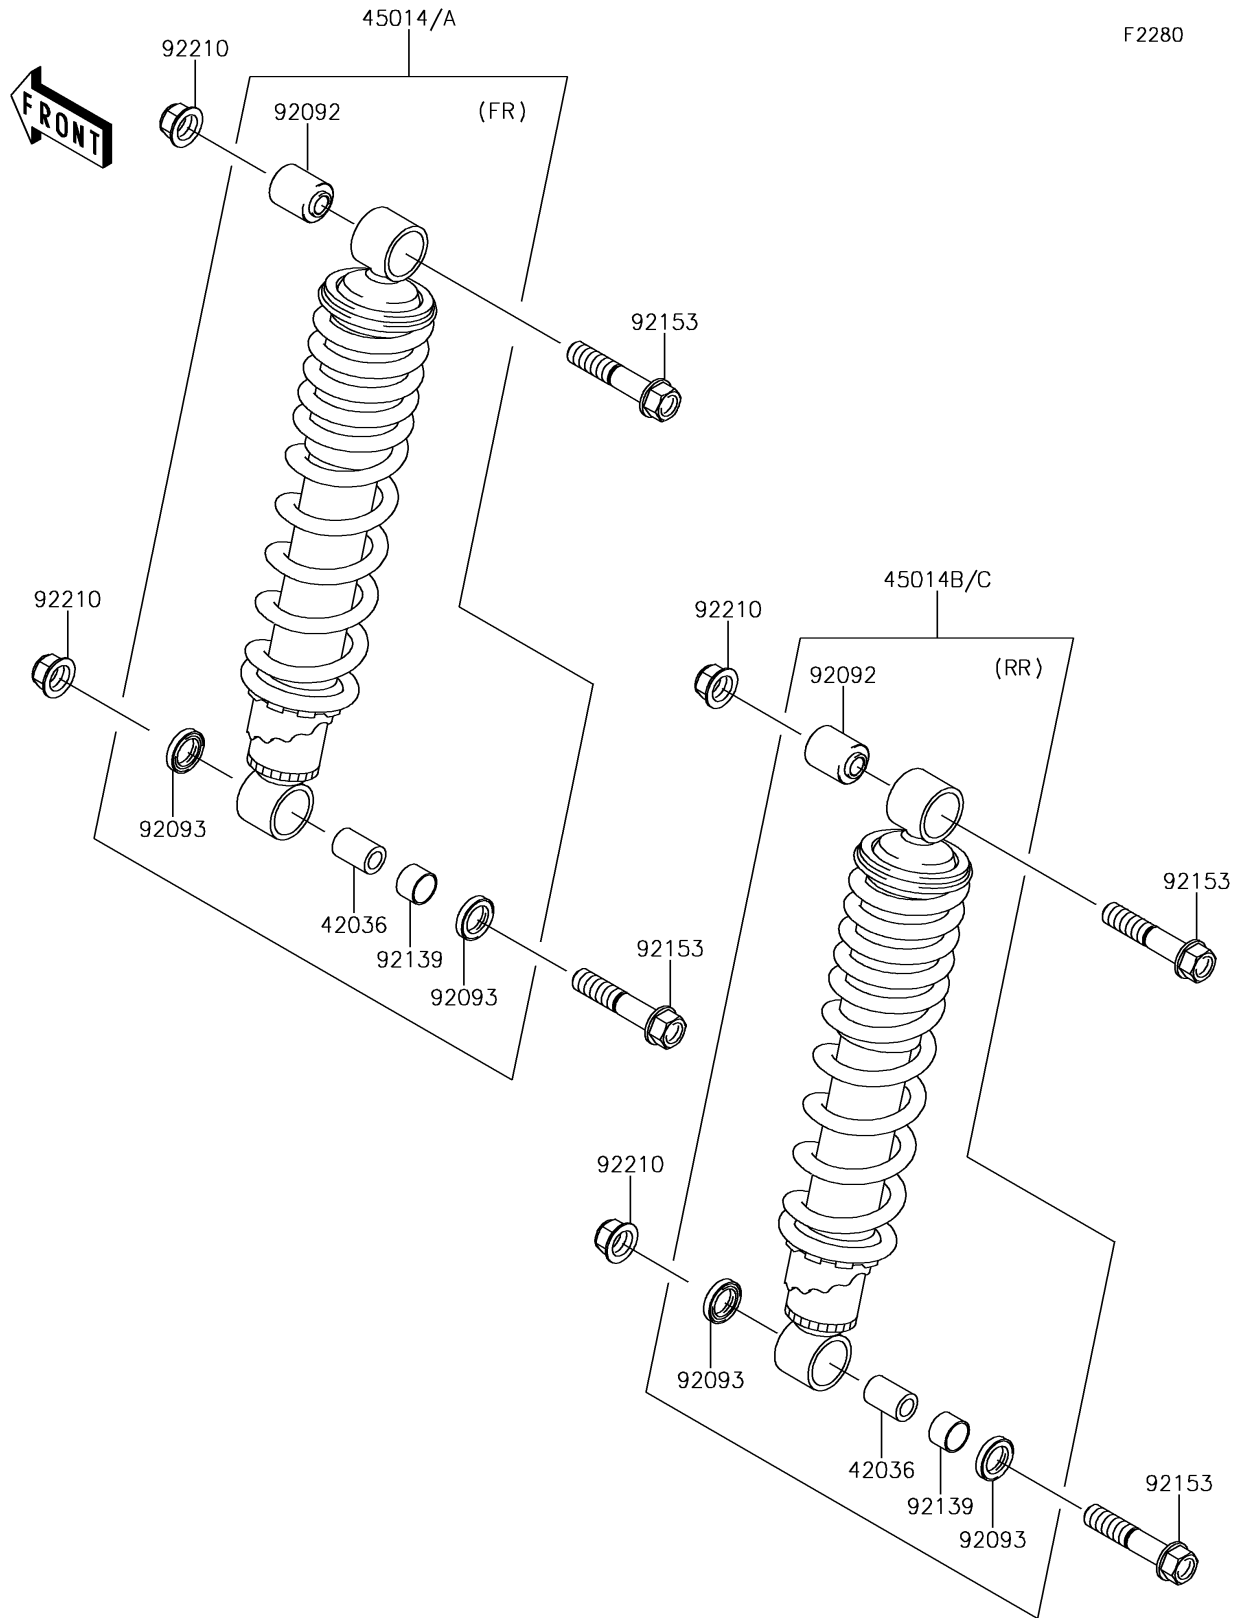

2017 BRUTE FORCE® 750 4x4i EPS CAMO PARTS DIAGRAM

Shock Absorber(s)

2017 BRUTE FORCE® 750 4x4i EPS CAMO PARTS LIST

Shock Absorber(s)

ITEM NAME	PART NUMBER	QUANTITY
SLEEVE (Ref # 42036)	42036-0018	4
SHOCKABSORBER,FR,BLACK (Ref # 45014)	45014-0375-10	2
SHOCKABSORBER,RR,BLACK (Ref # 45014B)	45014-0447-10	2
BUSHING-RUBBER (Ref # 92092)	92092-0007	4
SEAL (Ref # 92093)	92093-0033	8
BUSHING (Ref # 92139)	92139-0084	4
BOLT,FLANGED,10X50 (Ref # 92153)	92153-1139	8
NUT,LOCK,FLANGED,10MM (Ref # 92210)	92210-0276	8