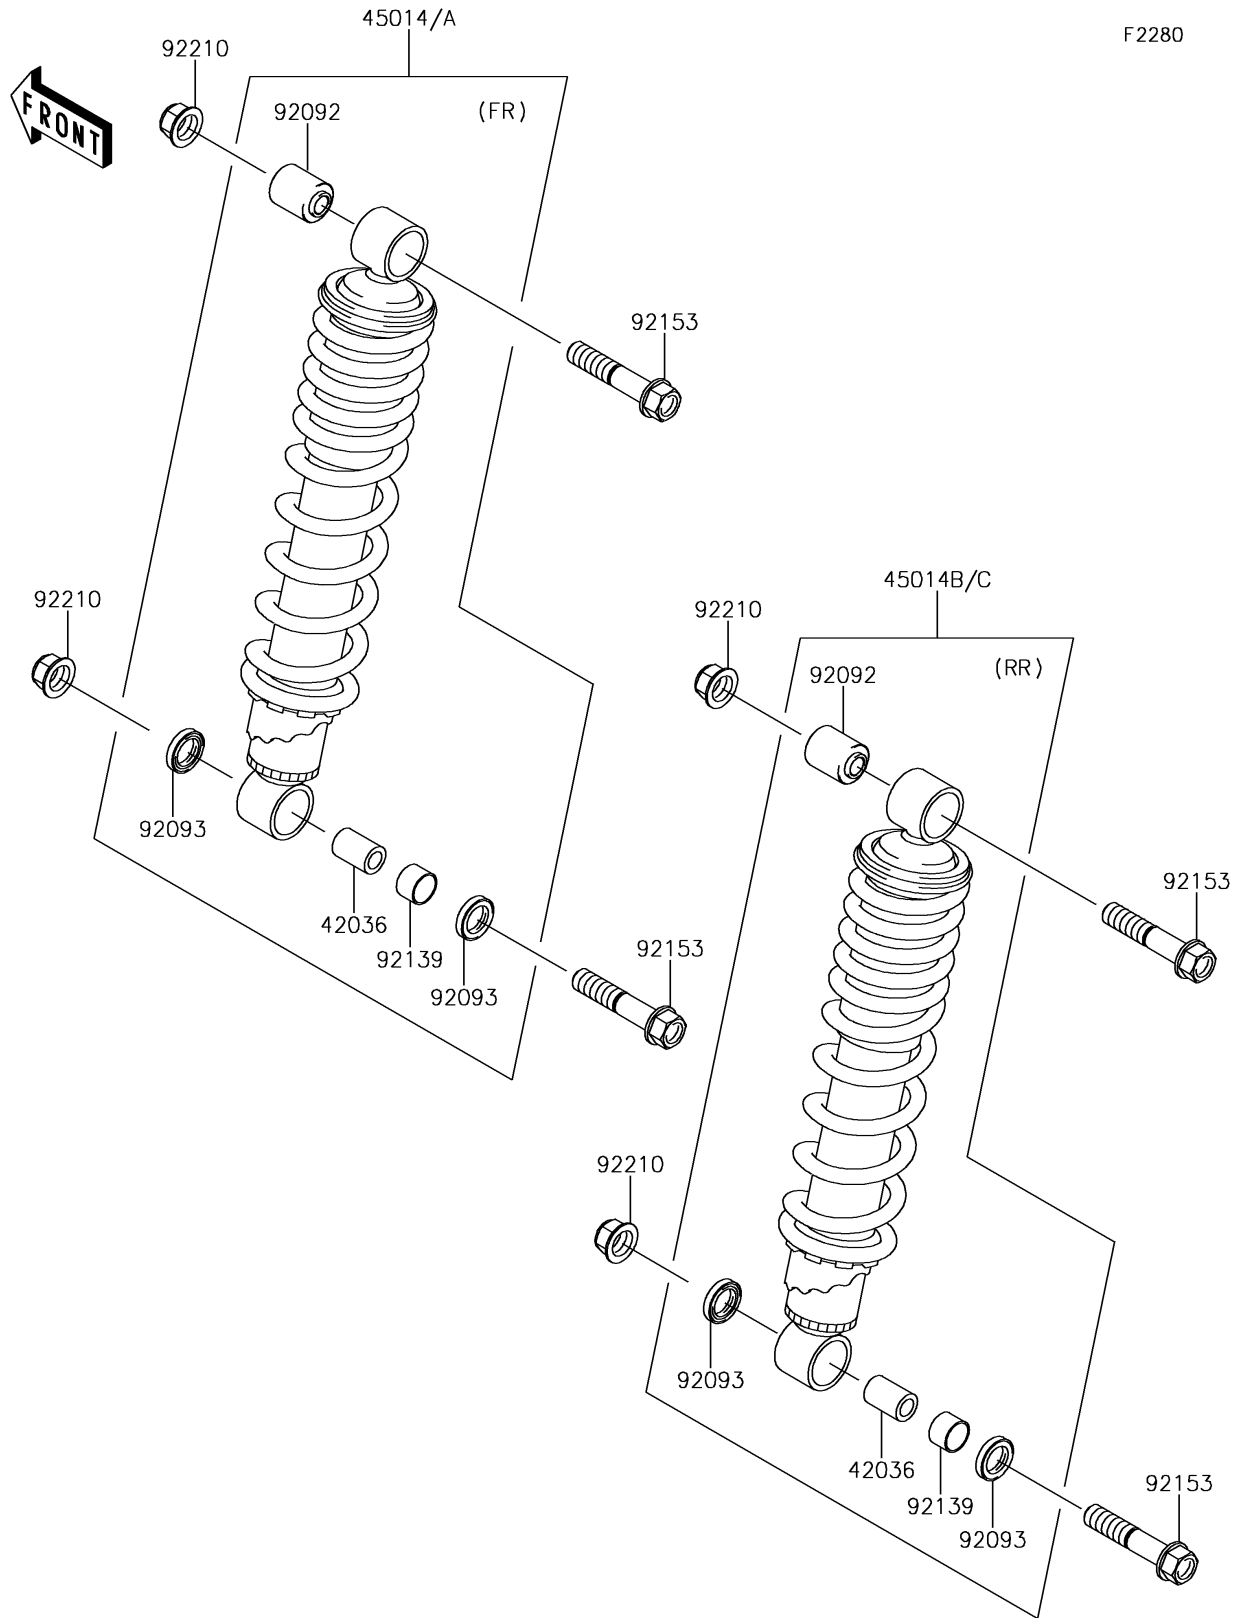

2019 BRUTE FORCE® 750 4x4i EPS CAMO PARTS DIAGRAM

Shock Absorber(s)

2019 BRUTE FORCE® 750 4x4i EPS CAMO PARTS LIST

Shock Absorber(s)

ITEM NAME	PART NUMBER	QUANTITY
SLEEVE (Ref # 42036)	42036-0018	4
SHOCKABSORBER,FR,BLACK (Ref # 45014)	45014-0375-10	2
SHOCKABSORBER,RR,BLACK (Ref # 45014B)	45014-0447-10	2
BUSHING-RUBBER (Ref # 92092)	92092-0007	4
SEAL (Ref # 92093)	92093-0033	8
BUSHING (Ref # 92139)	92139-0084	4
BOLT,FLANGED,10X50 (Ref # 92153)	92153-1139	8
NUT,LOCK,FLANGED,10MM (Ref # 92210)	92210-0276	8