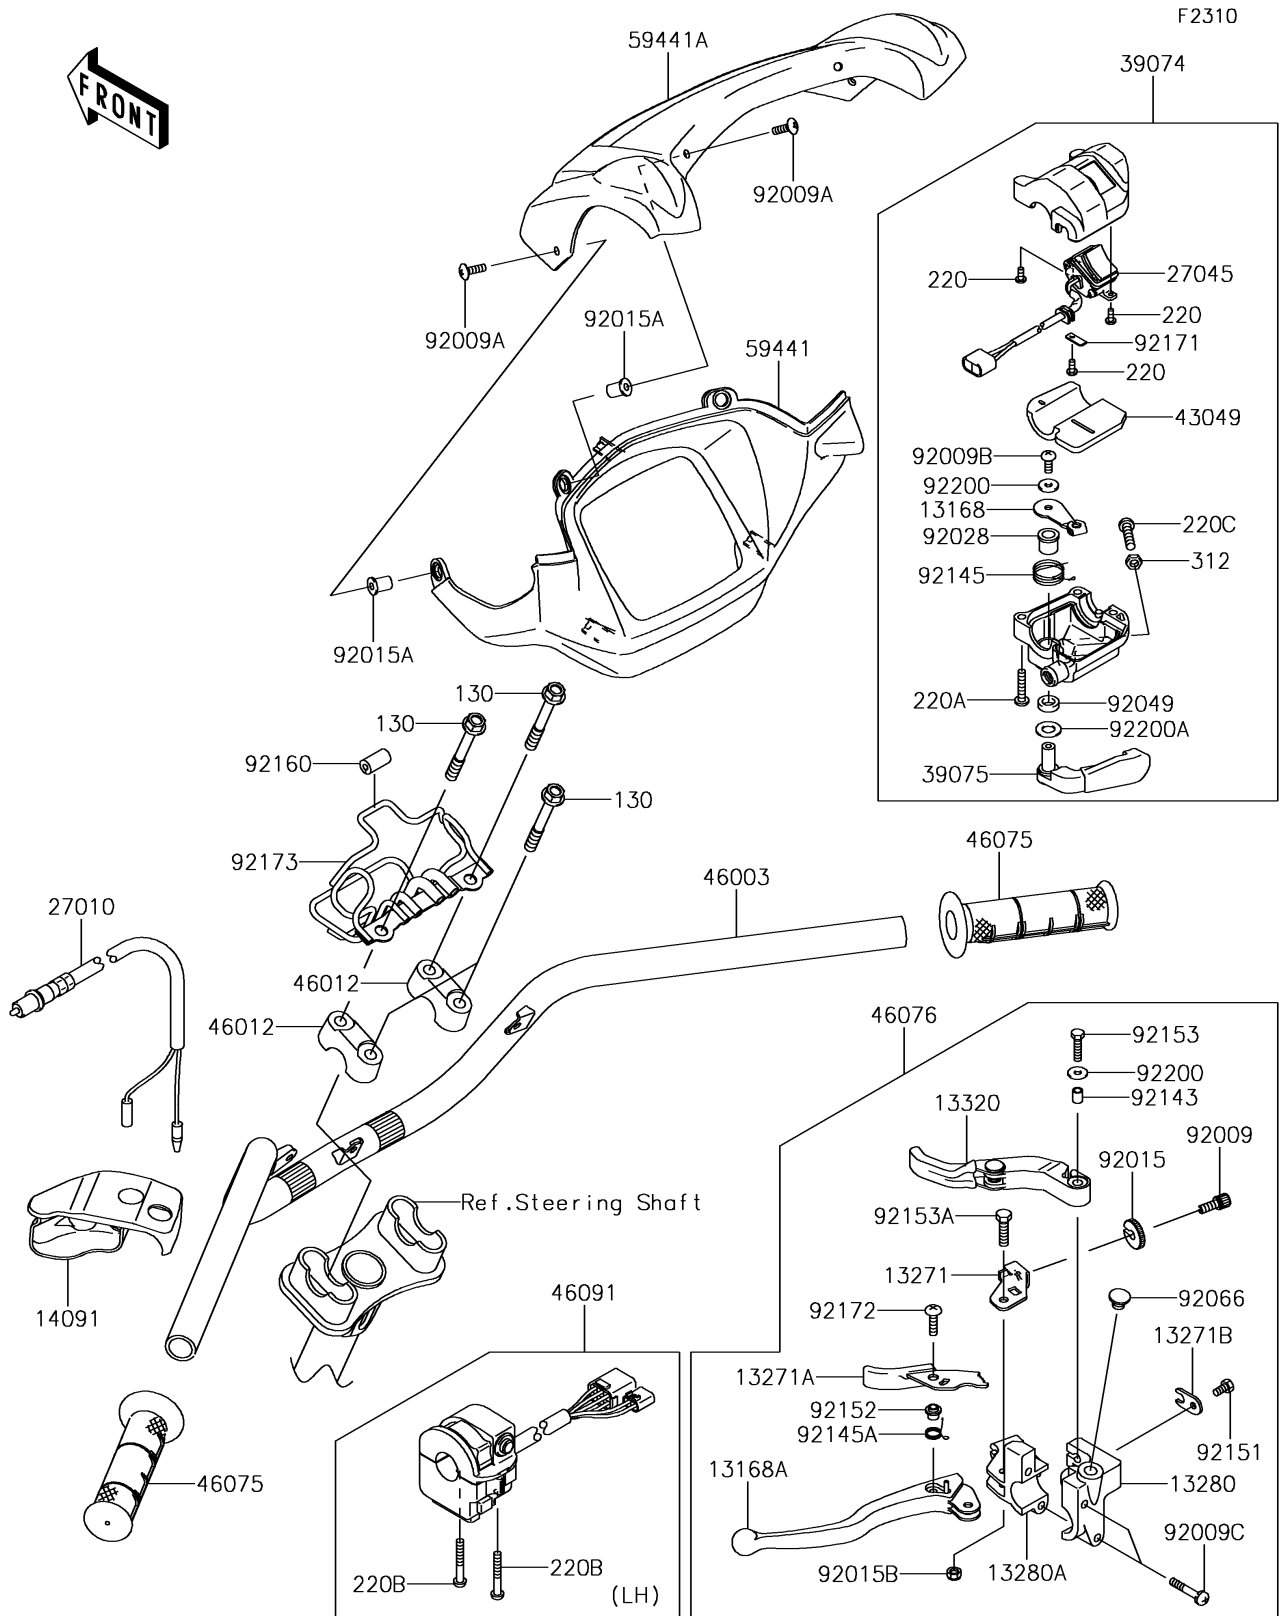

2017 BRUTE FORCE® 750 4x4i EPS CAMO PARTS DIAGRAM

Handlebar