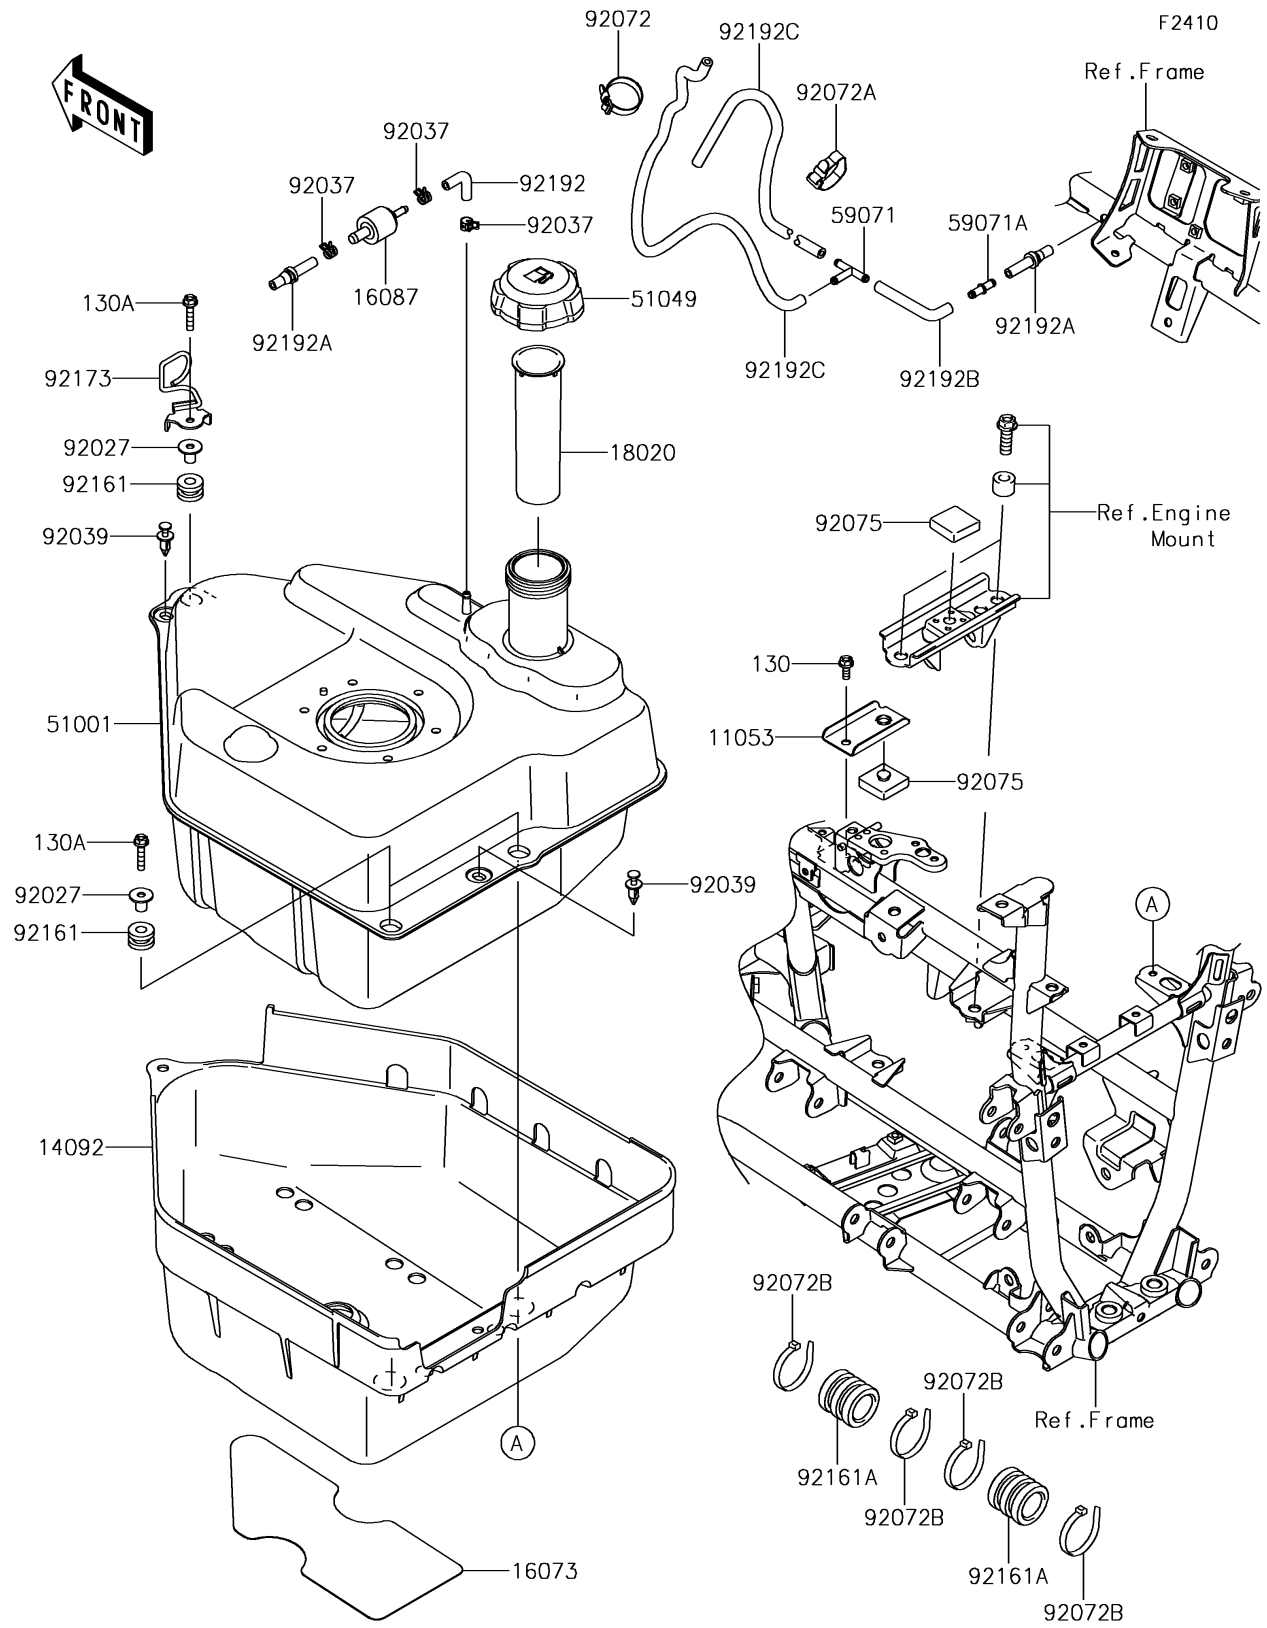

2017 BRUTE FORCE® 750 4x4i EPS CAMO PARTS DIAGRAM

Fuel Tank

2017 BRUTE FORCE® 750 4x4i EPS CAMO PARTS LIST

Fuel Tank

ITEM NAME	PART NUMBER	QUANTITY
BRACKET,FUEL TANK,TOP (Ref # 11053)	11053-0936	1
BOLT-FLANGED,6X16 (Ref # 130)	130BA0616	1
BOLT-FLANGED,6X30 (Ref # 130A)	130BA0630	3
COVER,FUEL TANK,LWR (Ref # 14092)	14092-0186	1
INSULATOR,FUEL TANK COVER,LWR (Ref # 16073)	16073-0034	1
VALVE-CHECK (Ref # 16087)	16087-0008	1
BAFFLE,FUEL TANK (Ref # 18020)	18020-0008	1
TANK-COMP-FUEL (Ref # 51001)	51001-0237	1
CAP-TANK,FUEL (Ref # 51049)	51049-0718	1
JOINT (Ref # 59071)	59071-3705	1
JOINT (Ref # 59071A)	59071-3717	1
COLLAR,L=16.1 (Ref # 92027)	92027-1847	3
CLAMP,TUBE (Ref # 92037)	92037-1461	3
RIVET (Ref # 92039)	92039-0776	2
BAND,L=149 (Ref # 92072)	92072-031	1
BAND,L=186 (Ref # 92072A)	92072-056	1
BAND,L=188 (Ref # 92072B)	92072-1239	4
DAMPER (Ref # 92075)	92075-1882	2
DAMPER (Ref # 92161)	92161-0106	3
DAMPER,FUEL TANK,RR (Ref # 92161A)	92161-1111	2
CLAMP,FUEL TUBE (Ref # 92173)	92173-0872	1
TUBE,FUEL TANK-CHECK VALVE (Ref # 92192)	92192-0067	1
TUBE,FRAME PIPE-CHECK VALVE (Ref # 92192A)	92192-0068	2
TUBE,5X10X80/22 (Ref # 92192B)	92192-0992	1
TUBE,5X10X470 (Ref # 92192C)	92192-0993	2