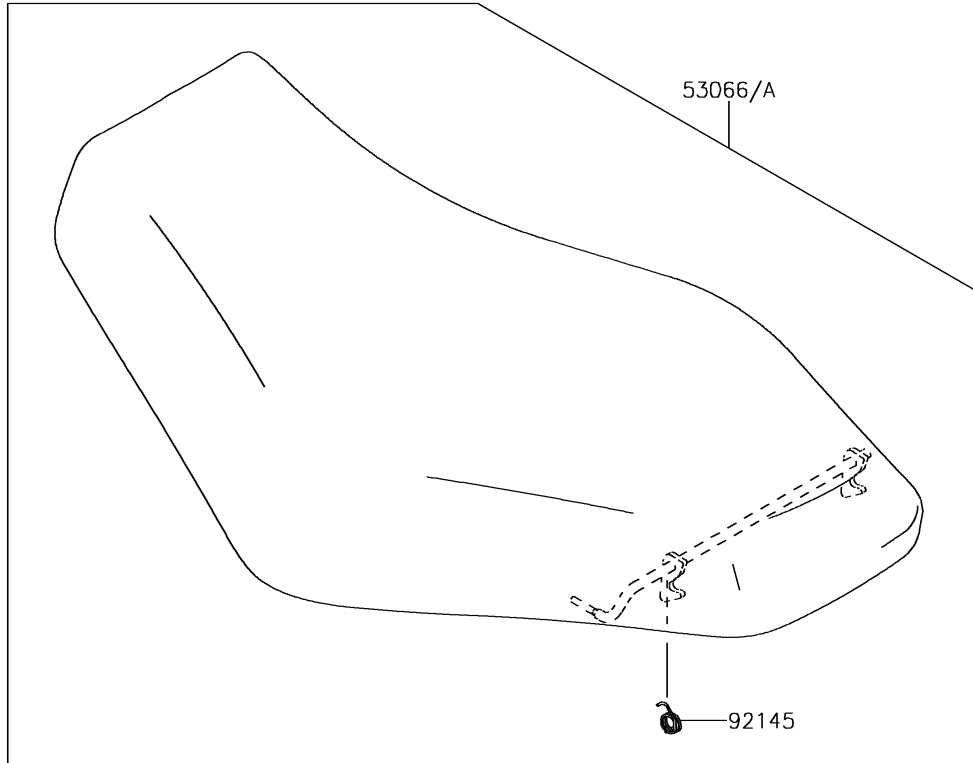

2017 BRUTE FORCE® 750 4x4i EPS CAMO PARTS DIAGRAM

Seat

F2510

2017 BRUTE FORCE® 750 4x4i EPS CAMO PARTS LIST

Seat

| ITEM NAME | PART NUMBER | QUANTITY |
|---|---------------|----------|
| BRACKET,SEAT&BATTERY BAND (Ref # 11054) | 11054-1236 | 1 |
| BOLT-FLANGED,8X12 (Ref # 130) | 130BA0812 | 2 |
| SEAT-ASSY,BLACK (Ref # 53066) | 53066-0291-MA | 1 |
| SPRING,SEAT LATCH (Ref # 92145) | 92145-0022 | 1 |