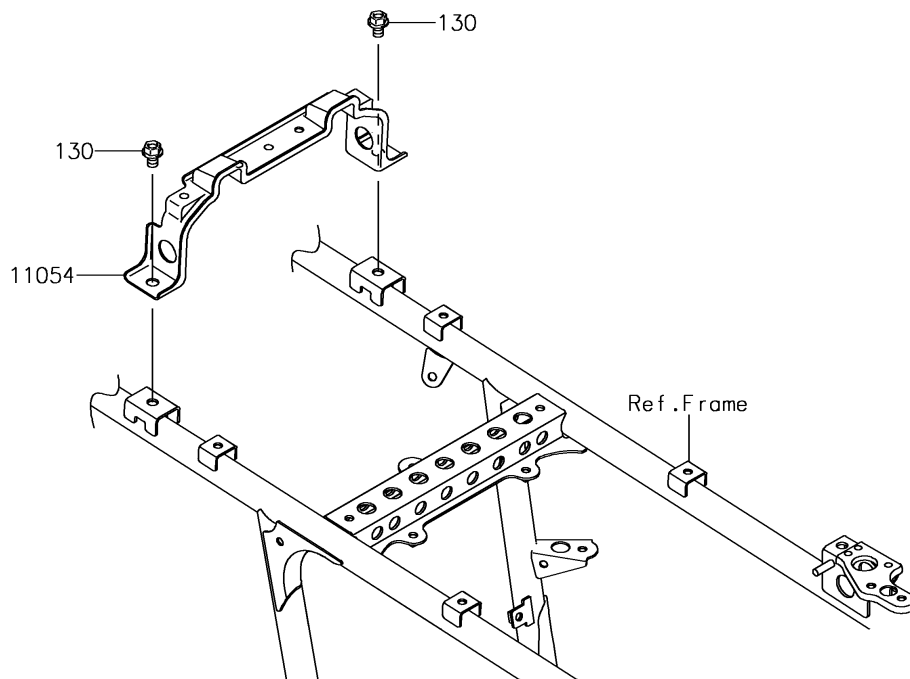

2017 BRUTE FORCE® 750 4x4i EPS CAMO PARTS DIAGRAM

Seat

F2510

2017 BRUTE FORCE® 750 4x4i EPS CAMO PARTS LIST

Seat

| ITEM NAME | PART NUMBER | QUANTITY |
|---|---------------|----------|
| BRACKET,SEAT&BATTERY BAND (Ref # 11054) | 11054-1236 | 1 |
| BOLT-FLANGED,8X12 (Ref # 130) | 130BA0812 | 2 |
| SEAT-ASSY,BLACK (Ref # 53066) | 53066-0291-MA | 1 |
| SPRING,SEAT LATCH (Ref # 92145) | 92145-0022 | 1 |