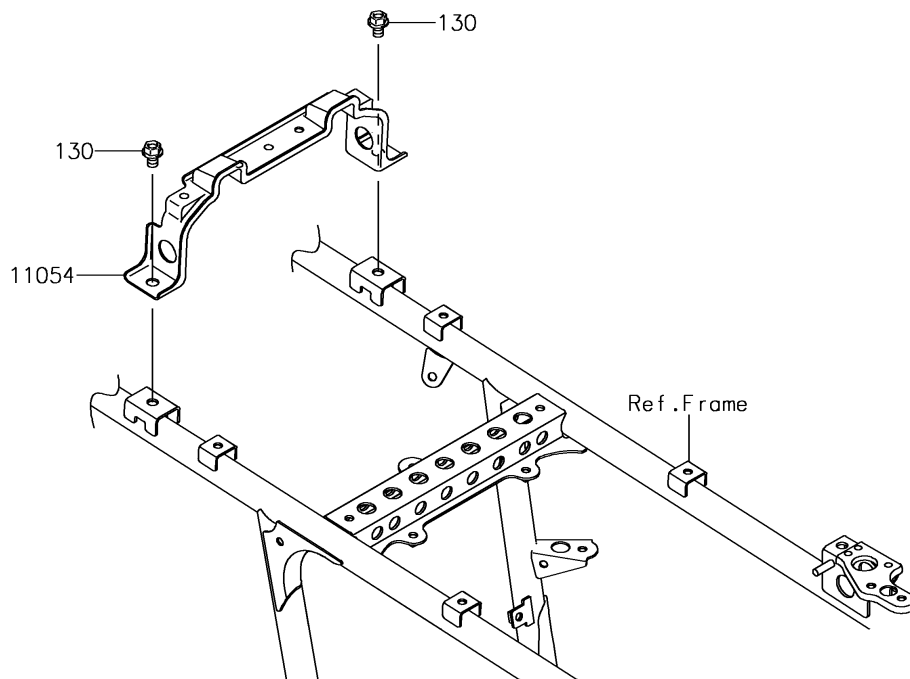

2019 BRUTE FORCE® 750 4x4i EPS CAMO PARTS DIAGRAM

Seat

F2510

2019 BRUTE FORCE® 750 4x4i EPS CAMO PARTS LIST

Seat

ITEM NAME	PART NUMBER	QUANTITY
BRACKET,SEAT&BATTERY BAND (Ref # 11054)	11054-1236	1
BOLT-FLANGED,8X12 (Ref # 130)	130BA0812	2
SEAT-ASSY,BLACK (Ref # 53066)	53066-0291-MA	1
SPRING,SEAT LATCH (Ref # 92145)	92145-0022	1