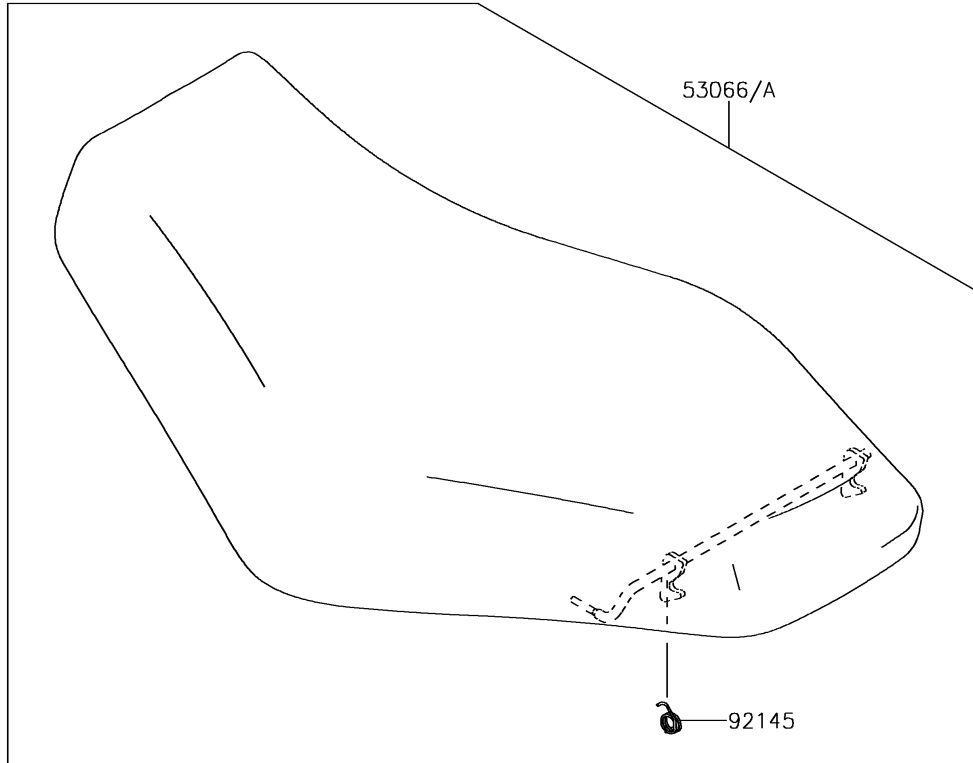

2019 BRUTE FORCE® 750 4x4i EPS CAMO PARTS DIAGRAM

Seat

F2510

2019 BRUTE FORCE® 750 4x4i EPS CAMO PARTS LIST

Seat

ITEM NAME	PART NUMBER	QUANTITY
BRACKET,SEAT&BATTERY BAND (Ref # 11054)	11054-1236	1
BOLT-FLANGED,8X12 (Ref # 130)	130BA0812	2
SEAT-ASSY,BLACK (Ref # 53066)	53066-0291-MA	1
SPRING,SEAT LATCH (Ref # 92145)	92145-0022	1