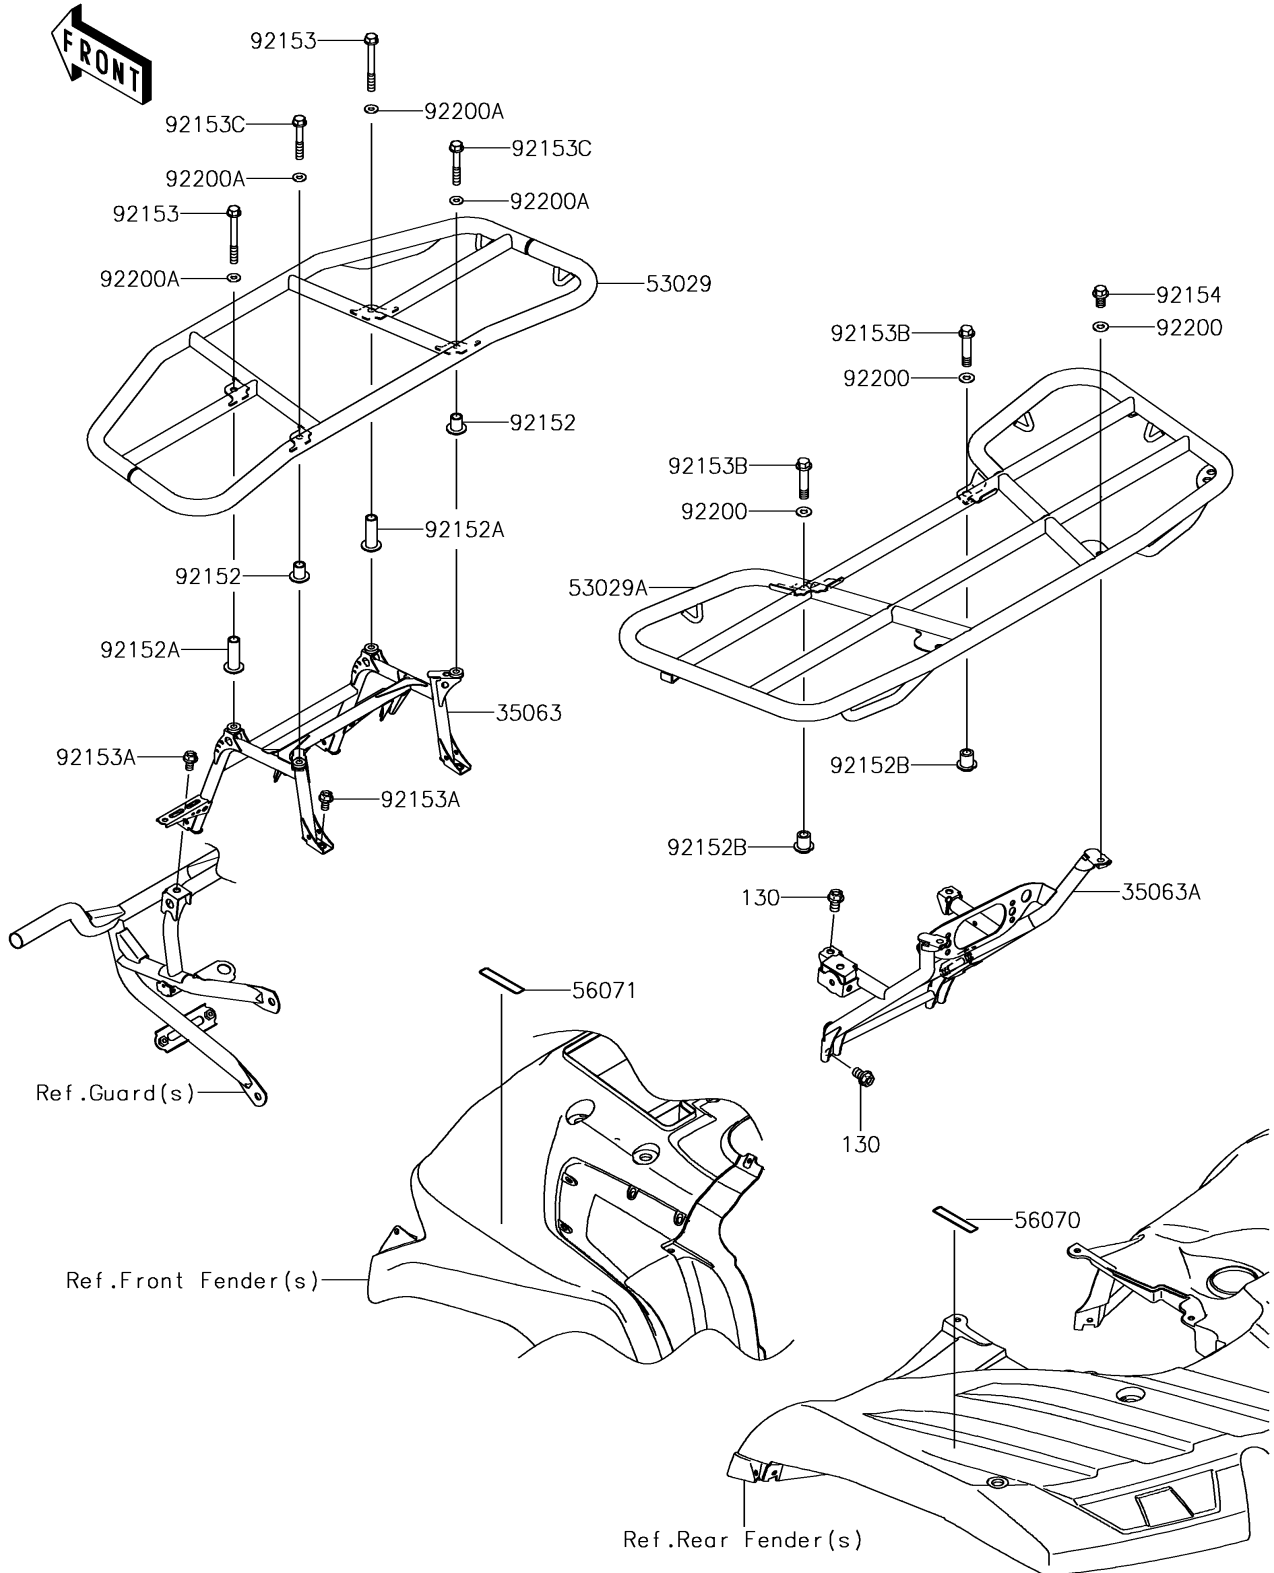

# 2017 BRUTE FORCE® 750 4x4i EPS CAMO PARTS DIAGRAM

Carrier(s)

F2520

## 2017 BRUTE FORCE® 750 4x4i EPS CAMO PARTS LIST

Carrier(s)

ITEM NAME	PART NUMBER	QUANTITY
BOLT-FLANGED,10X16 (Ref # 130)	130CA1016	4
STAY,FR CARRIER (Ref # 35063)	35063-0826	1
STAY,RR CARRIER,T.BLACK (Ref # 35063A)	35063-0946-388	1
CARRIER,FR,T.BLACK (Ref # 53029)	53029-0093-388	1
CARRIER,RR,T.BLACK (Ref # 53029A)	53029-0094-388	1
LABEL-WARNING,MAXIMUM LOAD (Ref # 56070)	56070-0041	1
LABEL-WARNING,MAX LOAD 40KG (Ref # 56071)	56071-0200	1
COLLAR (Ref # 92152)	92152-0823	2
COLLAR (Ref # 92152A)	92152-0896	2
COLLAR (Ref # 92152B)	92152-0897	2
BOLT,FLANGED,8X70 (Ref # 92153)	92153-0748	2
BOLT,FLANGED,8X14 (Ref # 92153A)	92153-0931	4
BOLT,FLANGED,10X44 (Ref # 92153B)	92153-1374	2
BOLT,FLANGED,8X50 (Ref # 92153C)	92153-1755	2
BOLT,FLANGED,10X16 (Ref # 92154)	92154-0916	2
WASHER,10.3X23X1.6 (Ref # 92200)	92200-0724	4
WASHER,8.5X20X1.6 (Ref # 92200A)	92200-0774	4