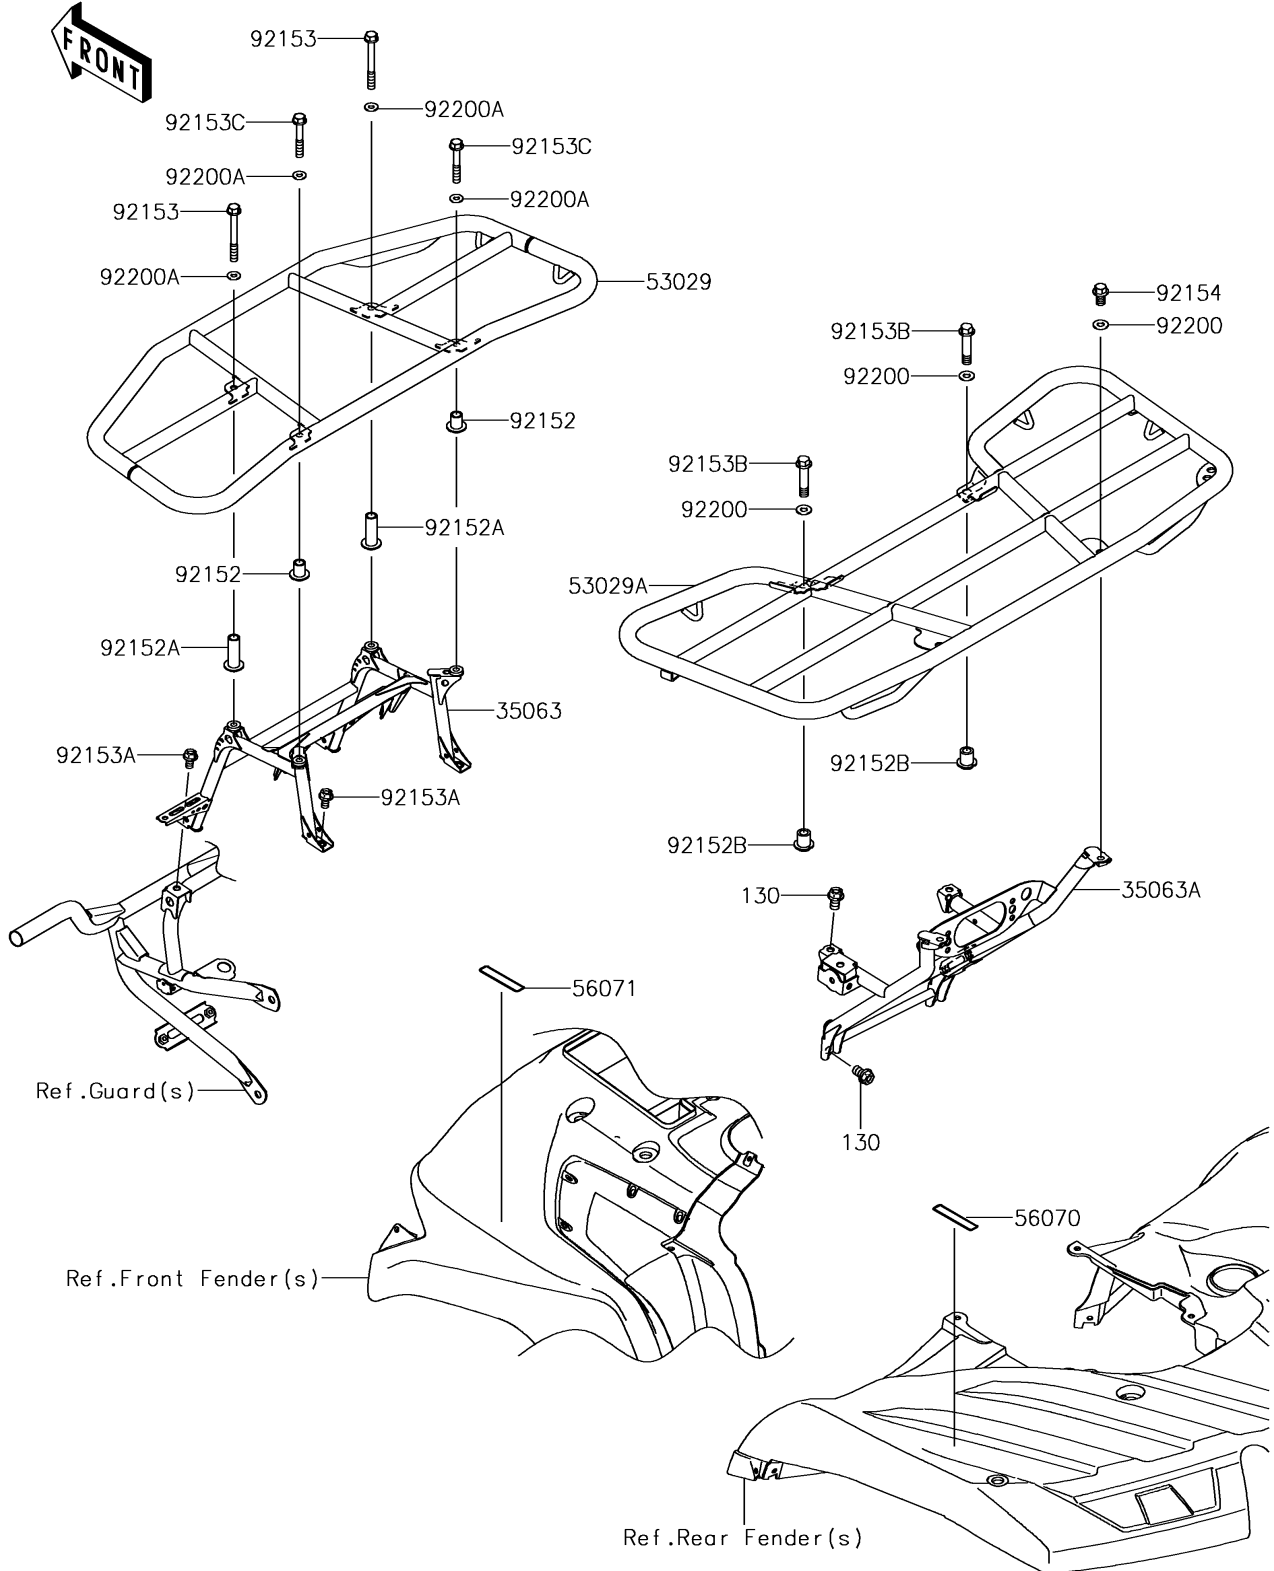

2018 BRUTE FORCE® 750 4x4i EPS CAMO PARTS DIAGRAM

Carrier(s)

F2520

2018 BRUTE FORCE® 750 4x4i EPS CAMO PARTS LIST

Carrier(s)

ITEM NAME	PART NUMBER	QUANTITY
BOLT-FLANGED,10X16 (Ref # 130)	130CA1016	4
STAY,FR CARRIER (Ref # 35063)	35063-0826	1
STAY,RR CARRIER,T.BLACK (Ref # 35063A)	35063-0946-388	1
CARRIER,FR,T.BLACK (Ref # 53029)	53029-0093-388	1
CARRIER,RR,T.BLACK (Ref # 53029A)	53029-0094-388	1
LABEL-WARNING,MAXIMUM LOAD (Ref # 56070)	56070-0041	1
LABEL-WARNING,MAX LOAD 40KG (Ref # 56071)	56071-0200	1
COLLAR (Ref # 92152)	92152-0823	2
COLLAR (Ref # 92152A)	92152-0896	2
COLLAR (Ref # 92152B)	92152-0897	2
BOLT,FLANGED,8X70 (Ref # 92153)	92153-0748	2
BOLT,FLANGED,8X14 (Ref # 92153A)	92153-0931	4
BOLT,FLANGED,10X44 (Ref # 92153B)	92153-1374	2
BOLT,FLANGED,8X50 (Ref # 92153C)	92153-1755	2
BOLT,FLANGED,10X16 (Ref # 92154)	92154-0916	2
WASHER,10.3X23X1.6 (Ref # 92200)	92200-0724	4
WASHER,8.5X20X1.6 (Ref # 92200A)	92200-0774	4