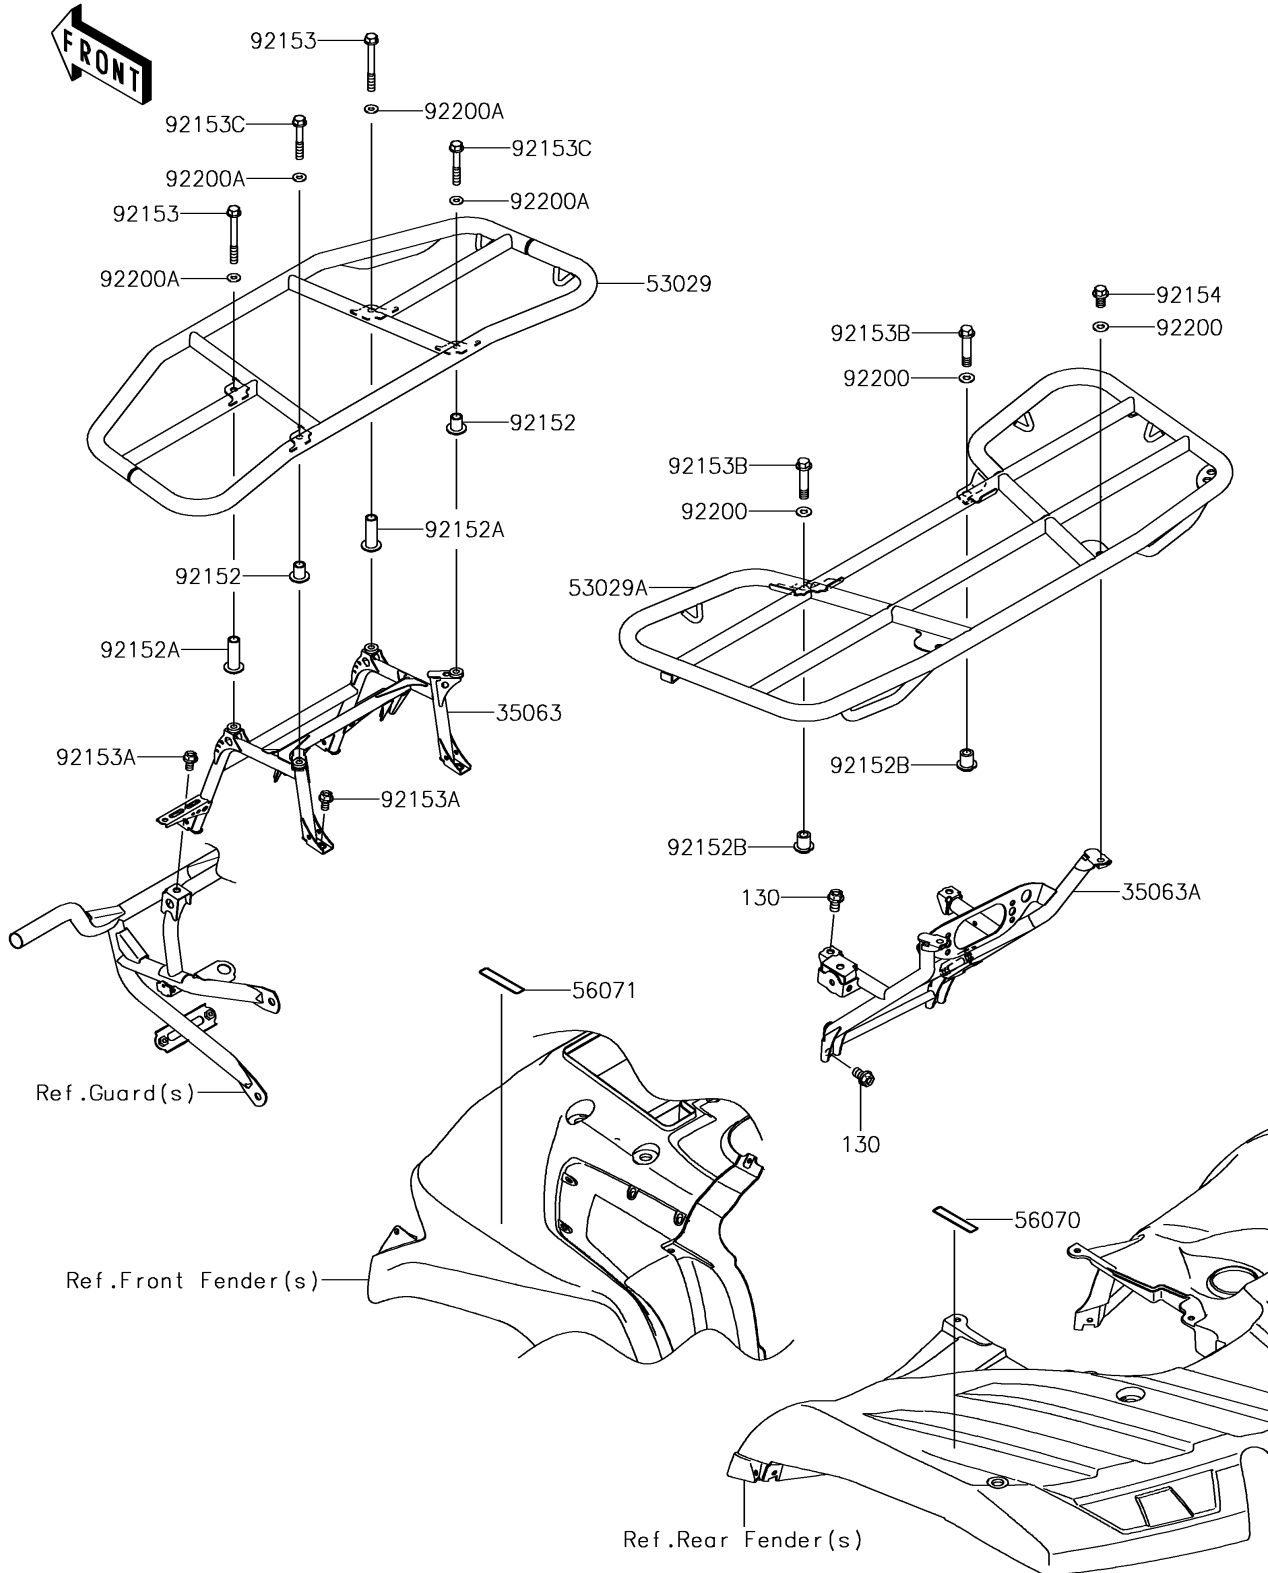

2019 BRUTE FORCE® 750 4x4i EPS CAMO PARTS DIAGRAM

Carrier(s)

F2520

2019 BRUTE FORCE® 750 4x4i EPS CAMO PARTS LIST

Carrier(s)

ITEM NAME	PART NUMBER	QUANTITY
BOLT-FLANGED,10X16 (Ref # 130)	130CA1016	4
STAY,FR CARRIER (Ref # 35063)	35063-0826	1
STAY,RR CARRIER,T.BLACK (Ref # 35063A)	35063-0946-388	1
CARRIER,FR,T.BLACK (Ref # 53029)	53029-0093-388	1
CARRIER,RR,T.BLACK (Ref # 53029A)	53029-0094-388	1
LABEL-WARNING,MAXIMUM LOAD (Ref # 56070)	56070-0041	1
LABEL-WARNING,MAX LOAD 40KG (Ref # 56071)	56071-0200	1
COLLAR (Ref # 92152)	92152-0823	2
COLLAR (Ref # 92152A)	92152-0896	2
COLLAR (Ref # 92152B)	92152-0897	2
BOLT,FLANGED,8X70 (Ref # 92153)	92153-0748	2
BOLT,FLANGED,8X14 (Ref # 92153A)	92153-0931	4
BOLT,FLANGED,10X44 (Ref # 92153B)	92153-1374	2
BOLT,FLANGED,8X50 (Ref # 92153C)	92153-1755	2
BOLT,FLANGED,10X16 (Ref # 92154)	92154-0916	2
WASHER,10.3X23X1.6 (Ref # 92200)	92200-0724	4
WASHER,8.5X20X1.6 (Ref # 92200A)	92200-0774	4