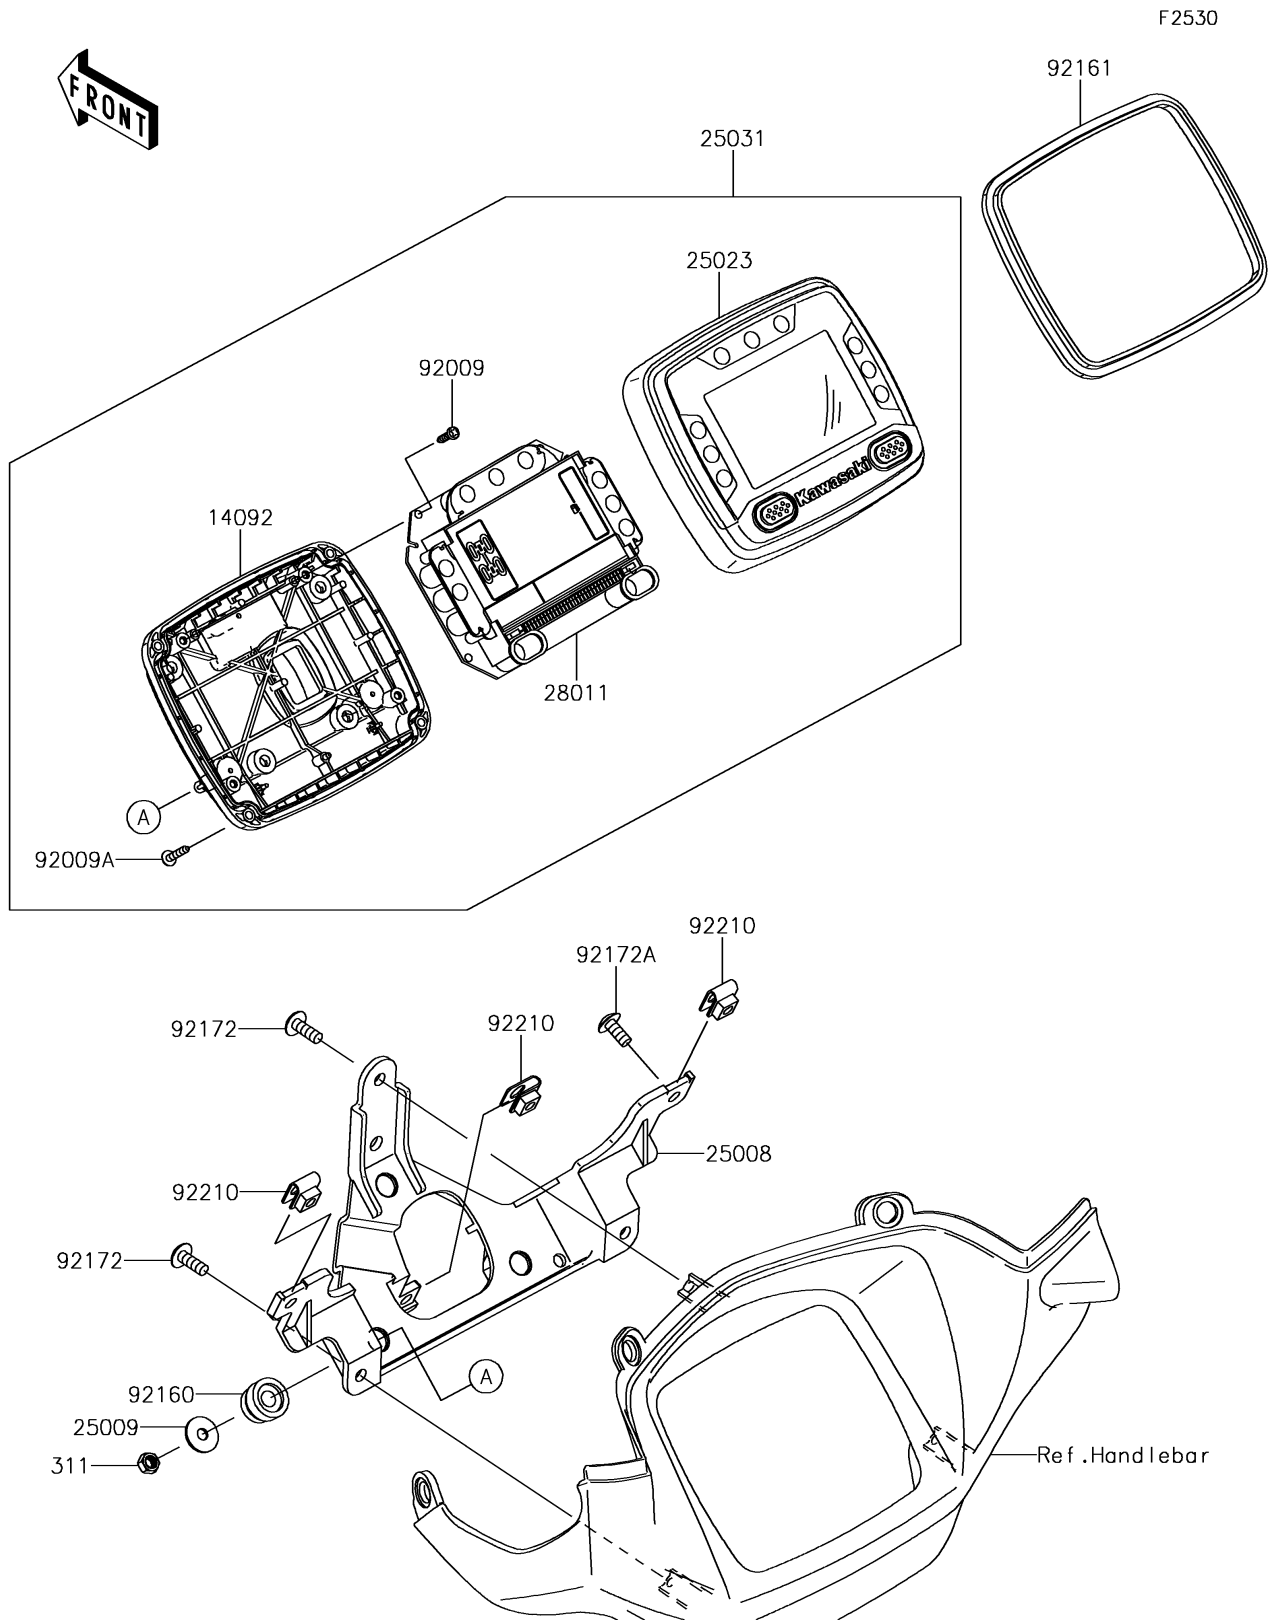

2017 BRUTE FORCE® 750 4x4i EPS CAMO PARTS DIAGRAM

Meter(s)

2017 BRUTE FORCE® 750 4x4i EPS CAMO PARTS LIST

Meter(s)

ITEM NAME	PART NUMBER	QUANTITY
COVER,LWR CASE (Ref # 14092)	14092-0179	1
BRACKET-METER (Ref # 25008)	25008-0034	1
WASHER,5.2X16X1.2 (Ref # 25009)	25009-004	3
COVER-METER CASE,UPP (Ref # 25023)	25023-0069	1
METER-ASSY,LCD (Ref # 25031)	25031-0473	1
METER,LCD (Ref # 28011)	28011-0603	1
NUT-HEX,5MM (Ref # 311)	311AA0500	3
SCREW,3X12 (Ref # 92009)	92009-1326	4
SCREW,TAPPING,3X16 (Ref # 92009A)	92009-1391	4
DAMPER (Ref # 92160)	92160-1460	3
DAMPER,METER (Ref # 92161)	92161-0906	1
SCREW,TAPPING,5X14 (Ref # 92172)	92172-0265	3
SCREW,5X12 (Ref # 92172A)	92172-0806	3
NUT,5MM (Ref # 92210)	92210-0899	3