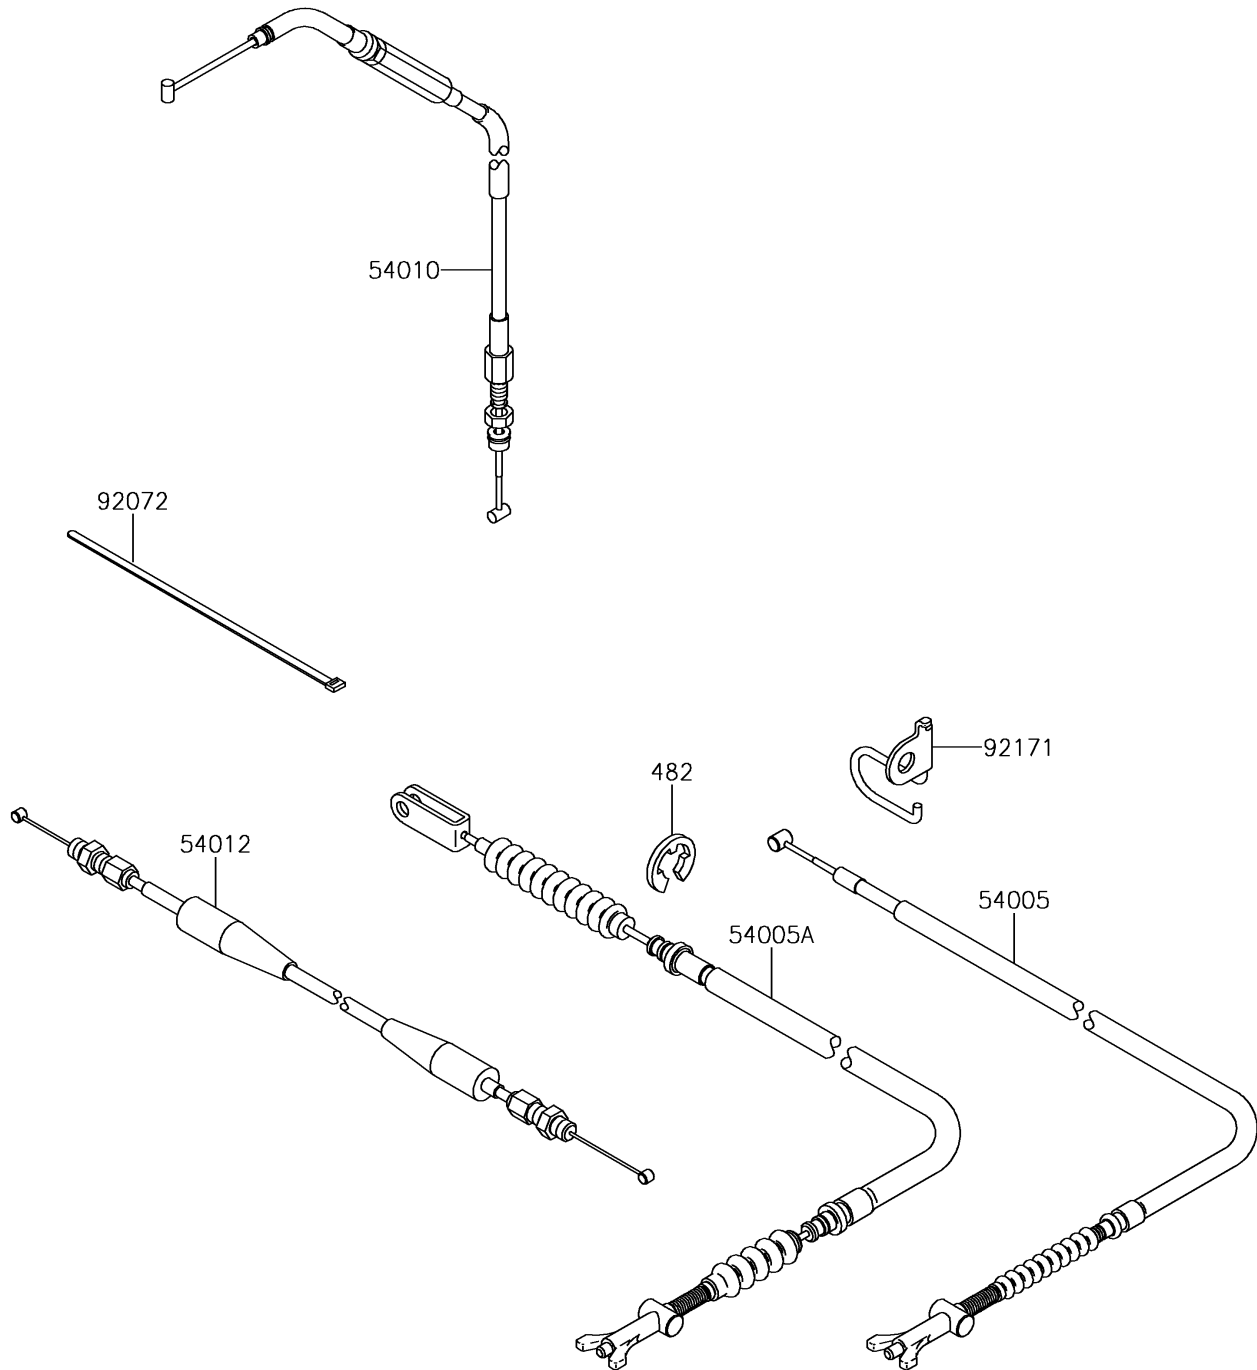

2017 BRUTE FORCE® 750 4x4i EPS CAMO PARTS DIAGRAM

Cables

F2540

2017 BRUTE FORCE® 750 4x4i EPS CAMO PARTS LIST

Cables

ITEM NAME	PART NUMBER	QUANTITY
CIRCLIP-TYPE-E,8MM (Ref # 482)	482EA8000	1
CABLE-BRAKE,PARKING (Ref # 54005)	54005-0017	1
CABLE-BRAKE,FOOT (Ref # 54005A)	54005-0018	1
CABLE,FRONT DIFF LOCK (Ref # 54010)	54010-0570	1
CABLE-THROTTLE (Ref # 54012)	54012-0612	1
BAND,L=188 (Ref # 92072)	92072-1239	3
CLAMP,BRAKE CABLE (Ref # 92171)	92171-0228	1