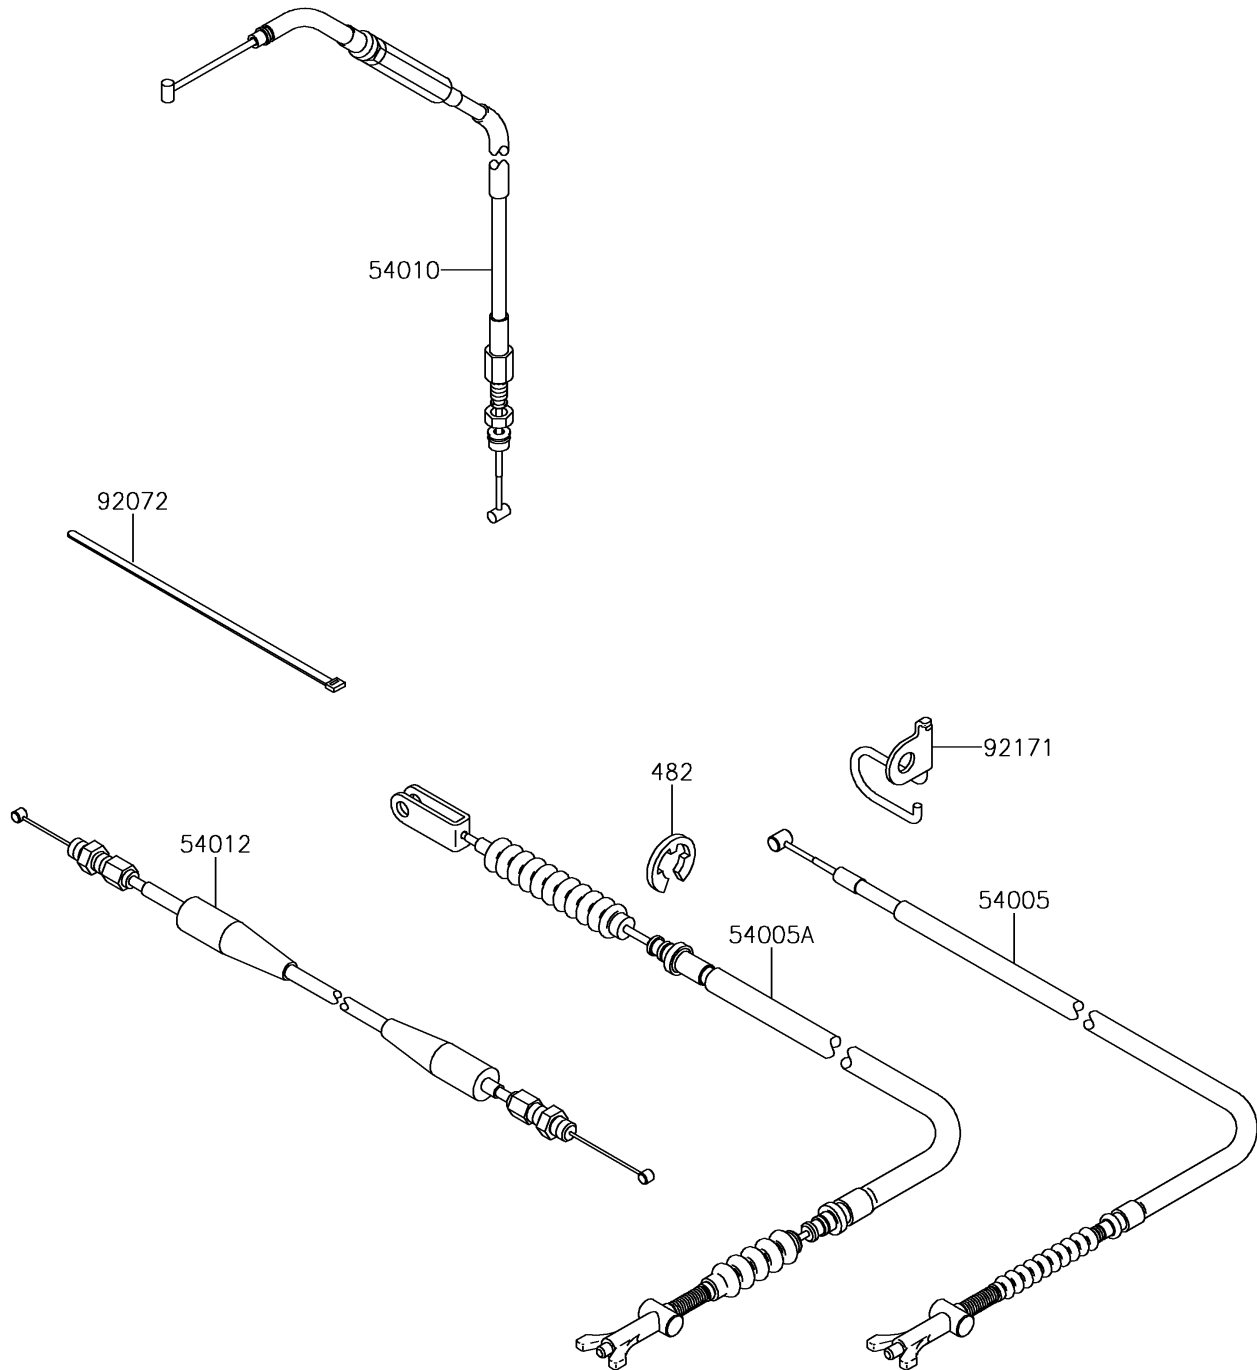

# 2019 BRUTE FORCE® 750 4x4i EPS CAMO PARTS DIAGRAM

Cables

F2540

## 2019 BRUTE FORCE® 750 4x4i EPS CAMO PARTS LIST

### Cables

ITEM NAME	PART NUMBER	QUANTITY
CIRCLIP-TYPE-E,8MM (Ref # 482)	482EA8000	1
CABLE-BRAKE,PARKING (Ref # 54005)	54005-0017	1
CABLE-BRAKE,FOOT (Ref # 54005A)	54005-0018	1
CABLE,FRONT DIFF LOCK (Ref # 54010)	54010-0570	1
CABLE-THROTTLE (Ref # 54012)	54012-0612	1
BAND,L=188 (Ref # 92072)	92072-1239	3
CLAMP,BRAKE CABLE (Ref # 92171)	92171-0228	1