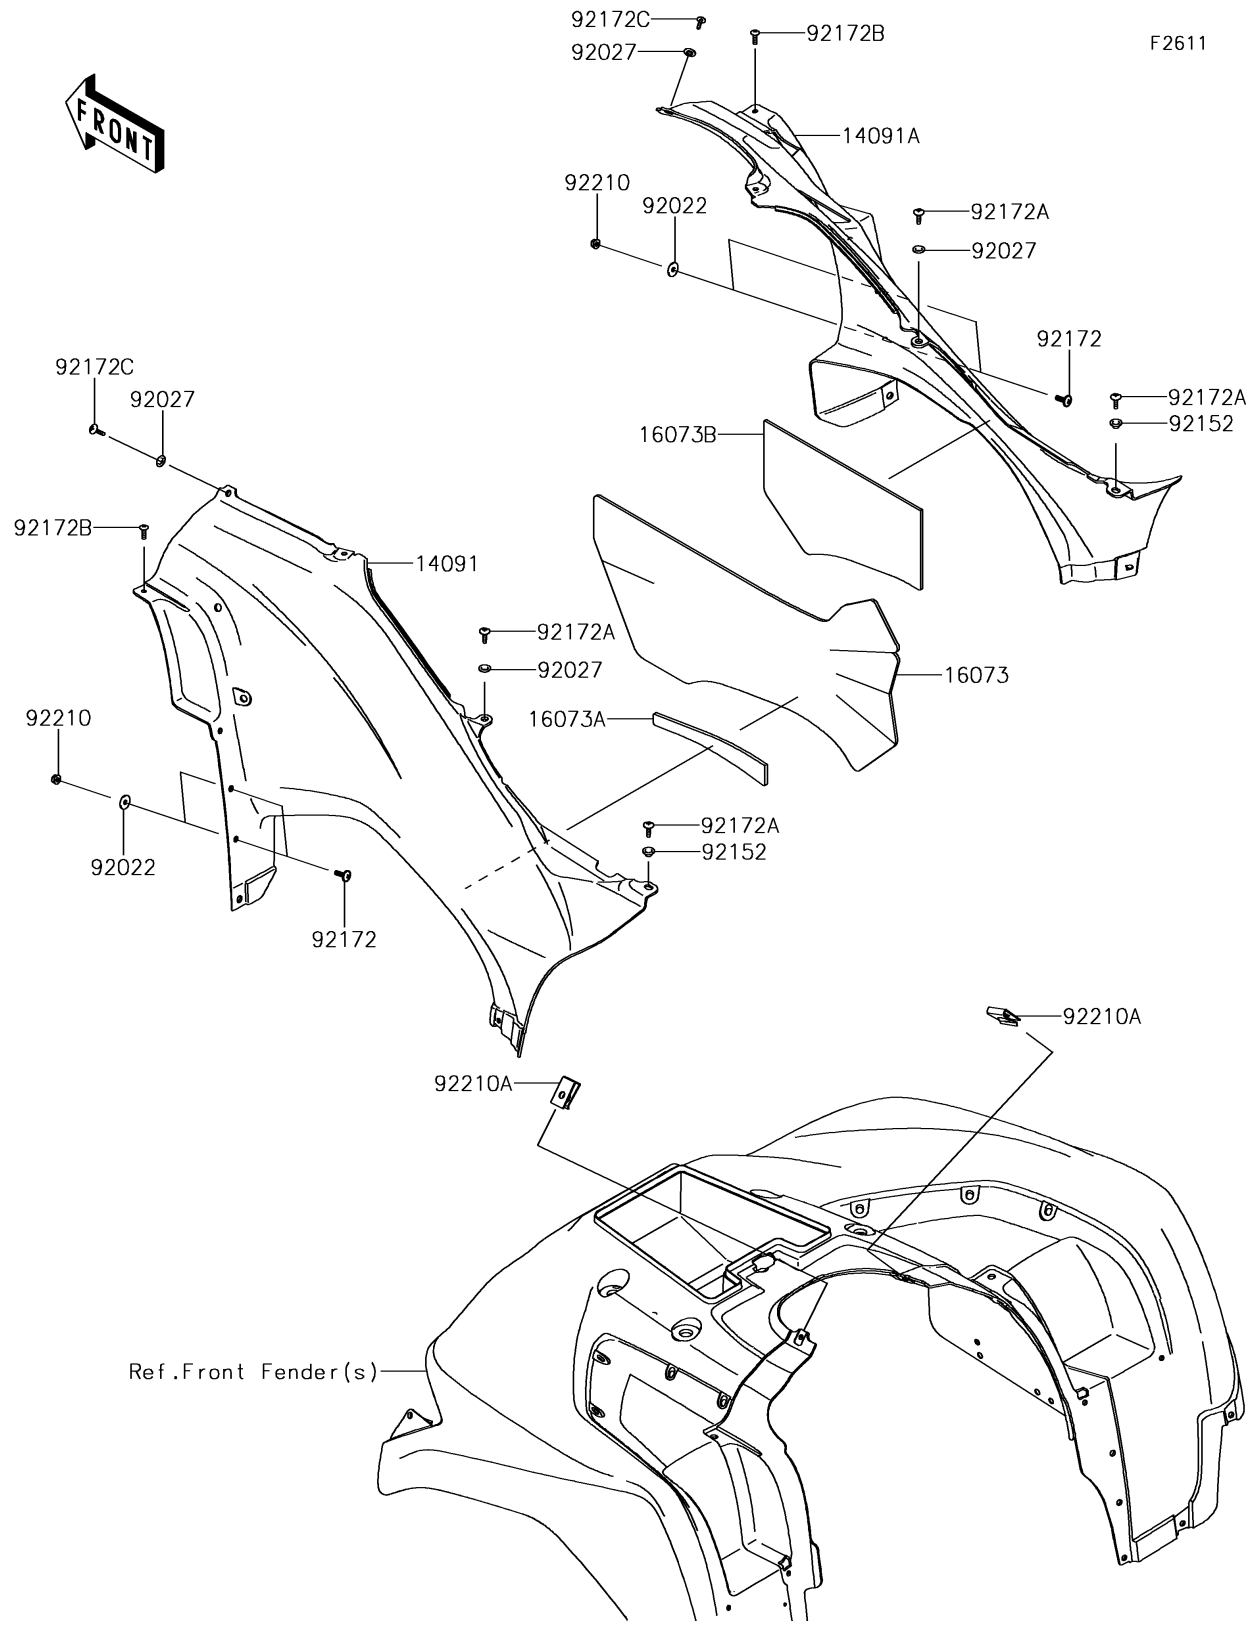

2017 BRUTE FORCE® 750 4x4i EPS CAMO PARTS DIAGRAM

Side Covers

2017 BRUTE FORCE® 750 4x4i EPS CAMO PARTS LIST

Side Covers

ITEM NAME	PART NUMBER	QUANTITY
COVER,SIDE,LH,CAMOUFLAGE (Ref # 14091)	14091-0312-42H	1
COVER,SIDE,RH,CAMOUFLAGE (Ref # 14091A)	14091-0313-42H	1
INSULATOR,SIDE COVER,LH (Ref # 16073)	16073-0723	1
INSULATOR,SIDE COVER,OVERLAP (Ref # 16073A)	16073-0807	1
INSULATOR,SIDE COVER,RH (Ref # 16073B)	16073-0808	1
WASHER,6.5X20X1.6 (Ref # 92022)	92022-1557	4
COLLAR (Ref # 92027)	92027-4020	4
COLLAR,6.3X8.3X7.2 (Ref # 92152)	92152-1865	2
SCREW,6X18 (Ref # 92172)	92172-0002	4
SCREW,6X16 (Ref # 92172A)	92172-0236	4
SCREW,5X18 (Ref # 92172B)	92172-0428	2
SCREW,TAPPING,6X20 (Ref # 92172C)	92172-0883	2
NUT,LOCK,FLANGED,6MM (Ref # 92210)	92210-0303	4
NUT,LEAF SPRING,6MM (Ref # 92210A)	92210-0624	2