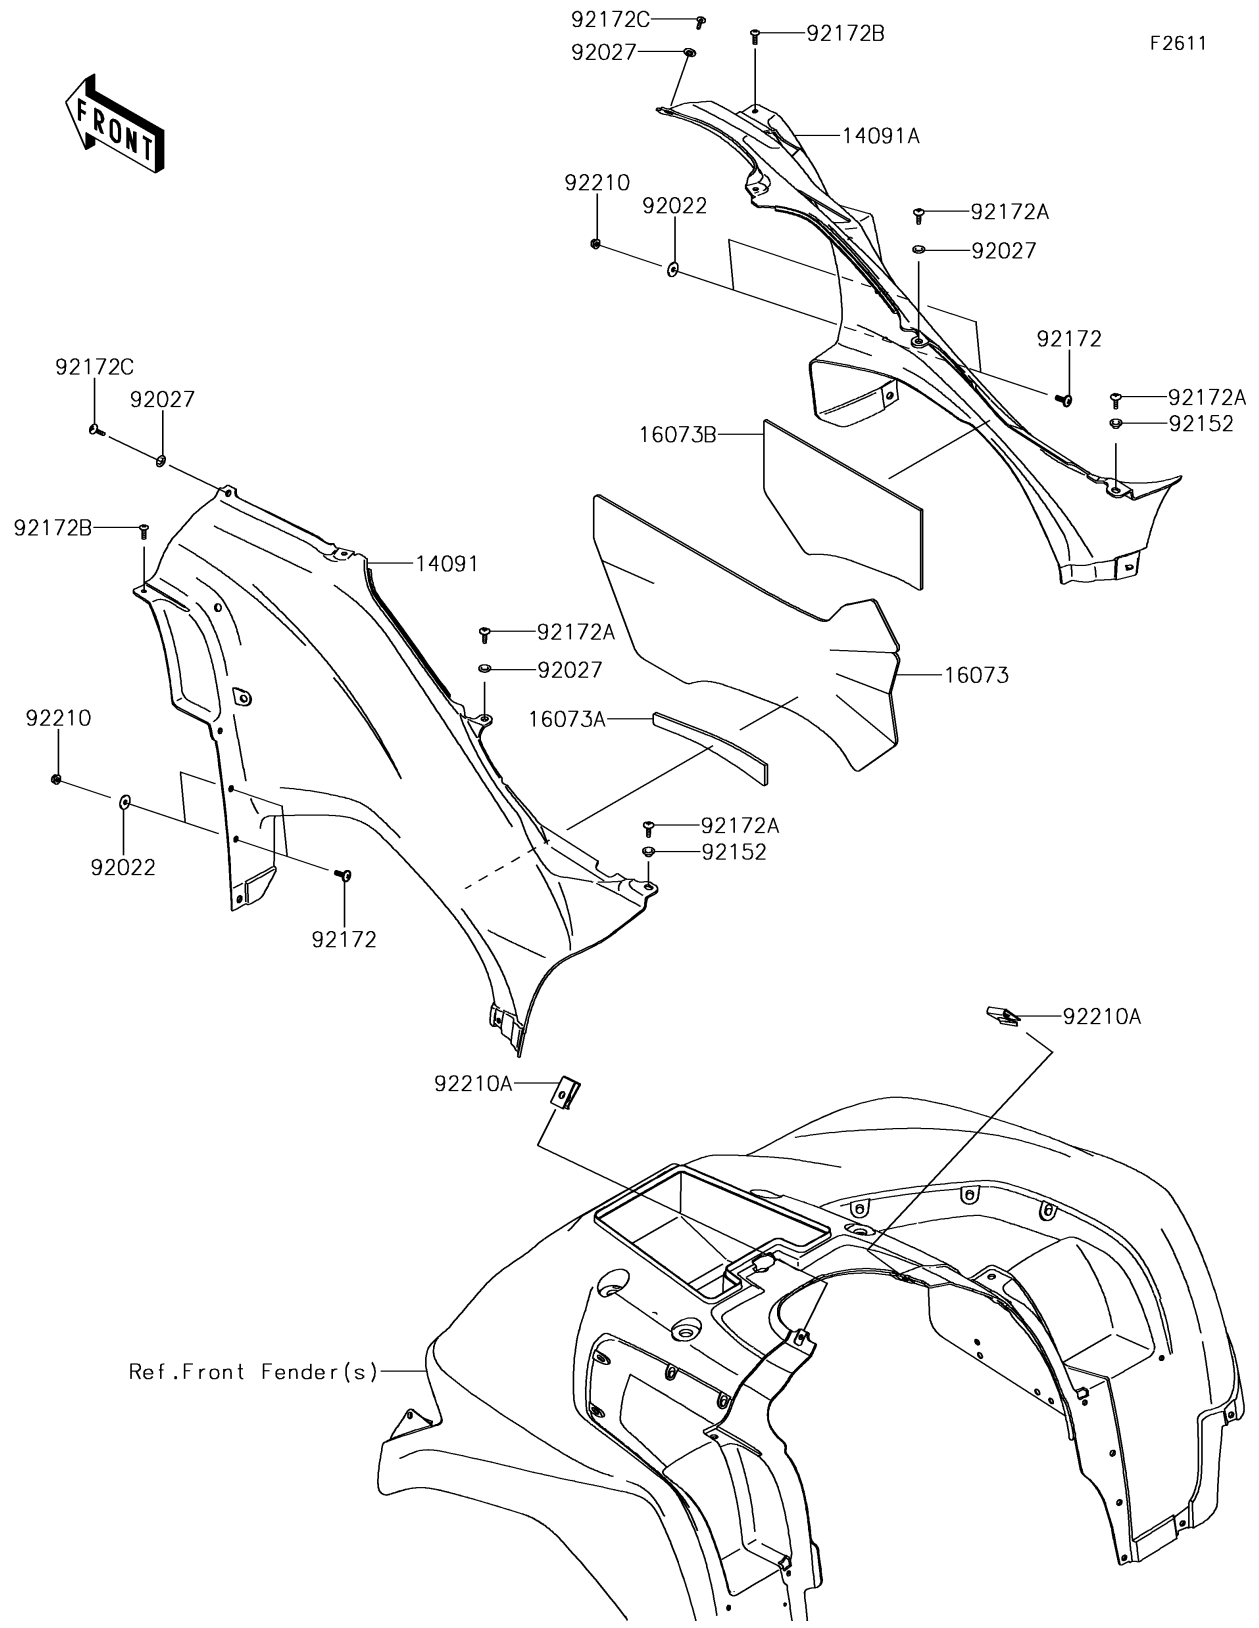

2019 BRUTE FORCE® 750 4x4i EPS CAMO PARTS DIAGRAM

Side Covers

2019 BRUTE FORCE® 750 4x4i EPS CAMO PARTS LIST

Side Covers

ITEM NAME	PART NUMBER	QUANTITY
COVER,SIDE,LH,CAMOUFLAGE (Ref # 14091)	14091-0312-42H	1
COVER,SIDE,RH,CAMOUFLAGE (Ref # 14091A)	14091-0313-42H	1
INSULATOR,SIDE COVER,LH (Ref # 16073)	16073-0723	1
INSULATOR,SIDE COVER,OVERLAP (Ref # 16073A)	16073-0807	1
INSULATOR,SIDE COVER,RH (Ref # 16073B)	16073-0808	1
WASHER,6.5X20X1.6 (Ref # 92022)	92022-1557	4
COLLAR (Ref # 92027)	92027-4020	4
COLLAR,6.3X8.3X7.2 (Ref # 92152)	92152-1865	2
SCREW,6X18 (Ref # 92172)	92172-0002	4
SCREW,6X16 (Ref # 92172A)	92172-0236	4
SCREW,5X18 (Ref # 92172B)	92172-0428	2
SCREW,TAPPING,6X20 (Ref # 92172C)	92172-0883	2
NUT,LOCK,FLANGED,6MM (Ref # 92210)	92210-0303	4
NUT,LEAF SPRING,6MM (Ref # 92210A)	92210-0624	2