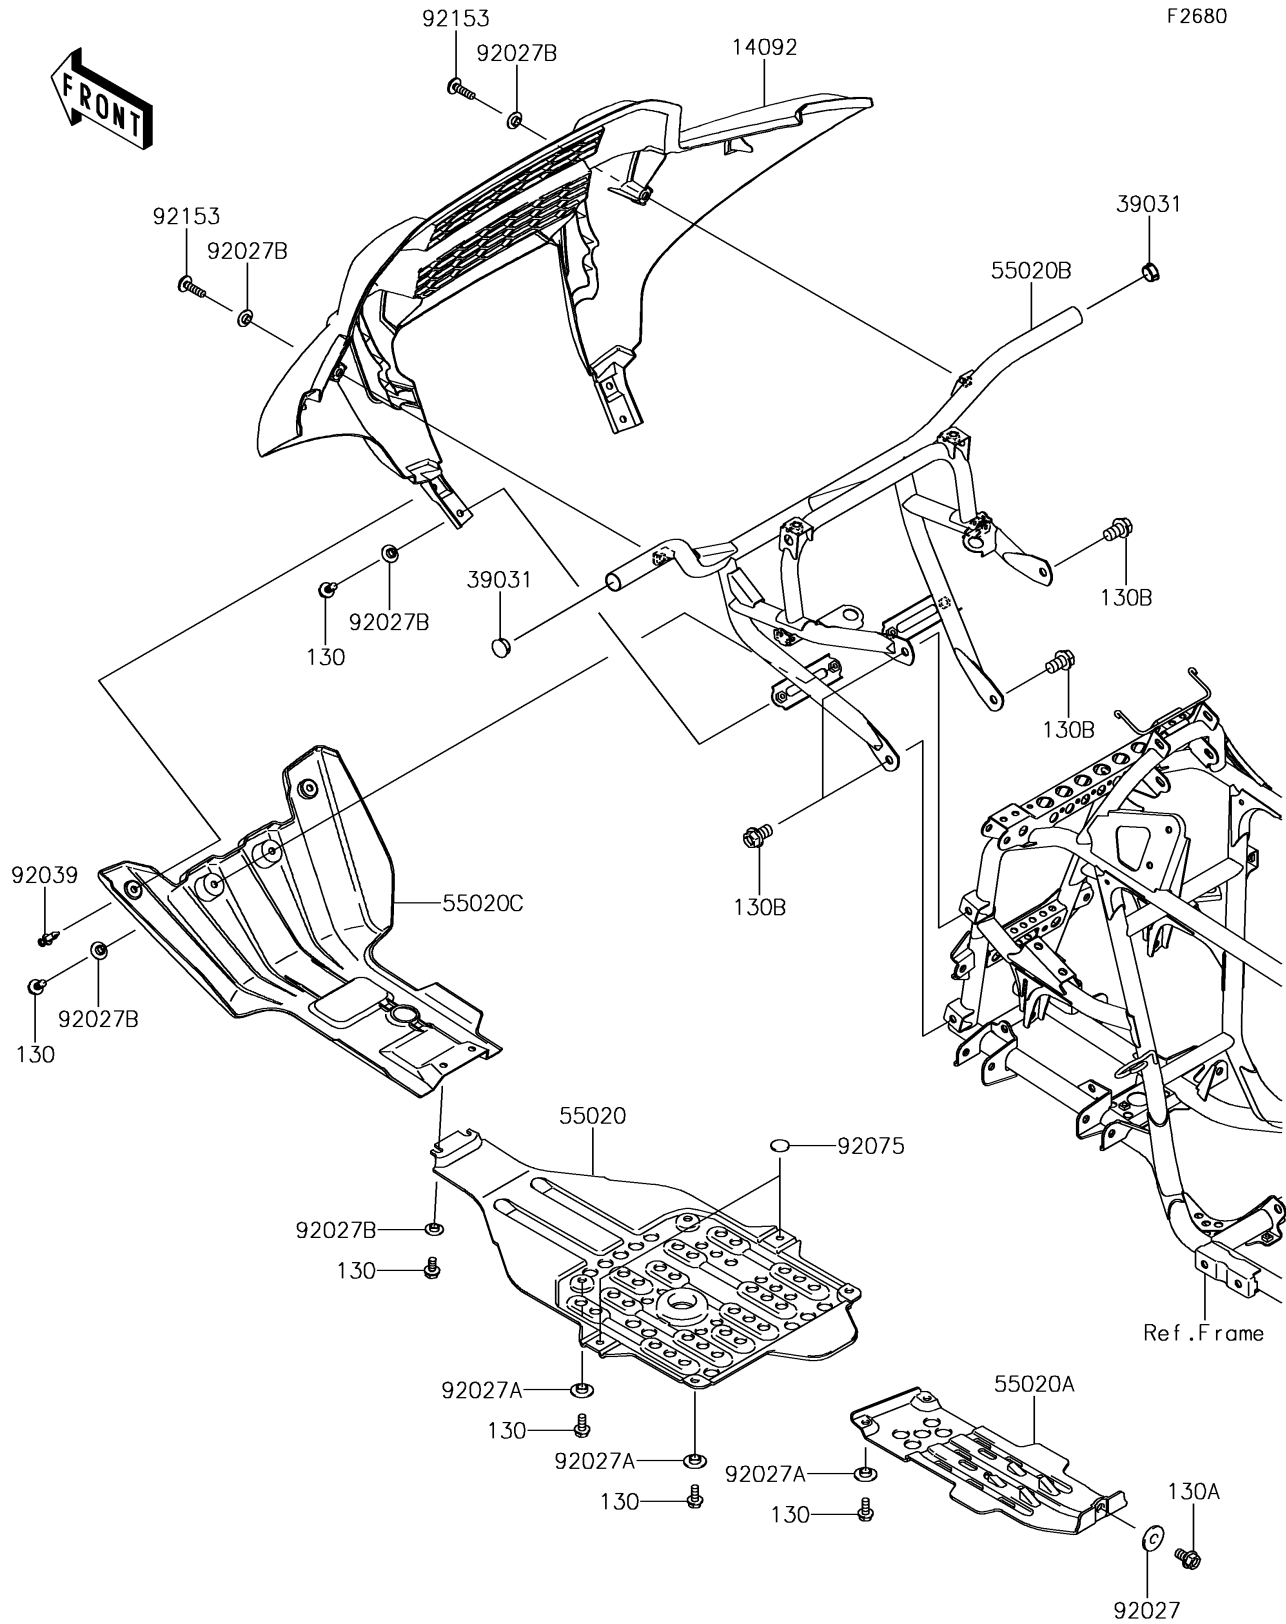

2017 BRUTE FORCE® 750 4x4i EPS CAMO PARTS DIAGRAM

Guard(s)

2017 BRUTE FORCE® 750 4x4i EPS CAMO PARTS LIST

Guard(s)

ITEM NAME	PART NUMBER	QUANTITY
BOLT-FLANGED,6X14 (Ref # 130)	130BA0614	12
BOLT-FLANGED,8X14 (Ref # 130A)	130BA0814	1
BOLT-FLANGED,10X16 (Ref # 130B)	130BA1016	4
COVER,BUMPER,F.BLACK (Ref # 14092)	14092-0188-6Z	1
CAP-END (Ref # 39031)	39031-0011	2
GUARD,ENGINE (Ref # 55020)	55020-0065	1
GUARD,REAR GEAR BOX (Ref # 55020A)	55020-0105	1
GUARD,FR (Ref # 55020B)	55020-0392	1
GUARD,FRONT SKID,F.BLACK (Ref # 55020C)	55020-0426-6Z	1
COLLAR (Ref # 92027)	92027-1354	1
COLLAR (Ref # 92027A)	92027-1794	6
COLLAR (Ref # 92027B)	92027-4020	8
RIVET (Ref # 92039)	92039-0776	2
DAMPER,RUBBER (Ref # 92075)	92075-261	2
BOLT,SOCKET,6X22 (Ref # 92153)	92153-0574	2