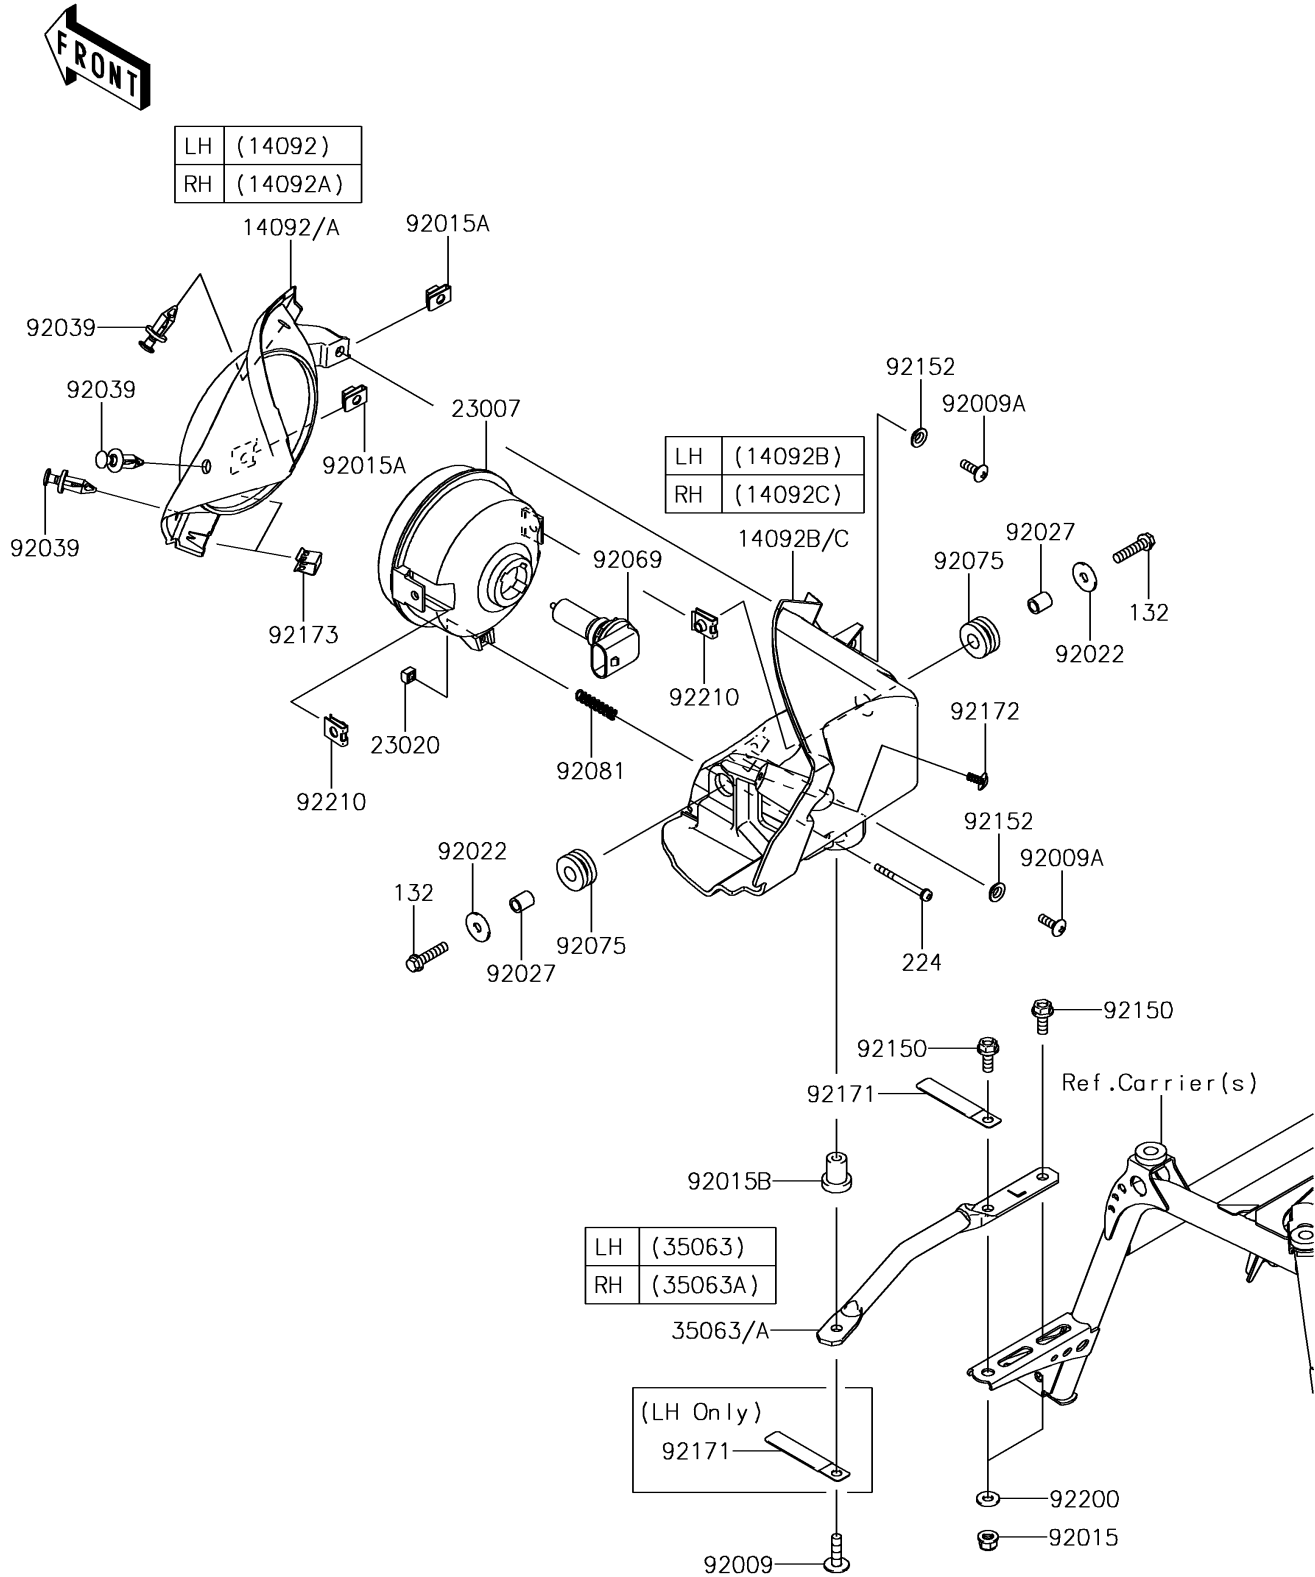

# 2019 BRUTE FORCE® 750 4x4i EPS CAMO PARTS DIAGRAM

Headlight(s)

F2710

## 2019 BRUTE FORCE® 750 4x4i EPS CAMO PARTS LIST

### Headlight(s)

ITEM NAME	PART NUMBER	QUANTITY
BOLT-FLANGED-SMALL,6X25 (Ref # 132)	132BA0625	4
COVER,HEAD LAMP,LH,F.BLACK (Ref # 14092)	14092-0190-6Z	1
COVER,HEAD LAMP,RH,F.BLACK (Ref # 14092A)	14092-0191-6Z	1
COVER,RR HEAD LAMP,LH (Ref # 14092B)	14092-0192	1
COVER,RR HEAD LAMP,RH (Ref # 14092C)	14092-0193	1
SCREW-PAN-WP-CROS,4X45 (Ref # 224)	224AA0445	2
LENS-COMP,HEAD LAMP (Ref # 23007)	23007-0096	2
NUT,4MM,FOCUS ADJUST (Ref # 23020)	23020-018	2
STAY,HEAD LAMP,LH (Ref # 35063)	35063-0806	1
STAY,HEAD LAMP,RH (Ref # 35063A)	35063-0807	1
SCREW,6X22,BLACK (Ref # 92009)	92009-1256	2
SCREW,5X16,BLACK (Ref # 92009A)	92009-1654	4
NUT,LOCK,FLANGED,6MM (Ref # 92015)	92015-1339	4
NUT,5MM (Ref # 92015A)	92015-1627	4
NUT,RUBBER,6MM (Ref # 92015B)	92015-1692	2
WASHER,6.5X20X1.6 (Ref # 92022)	92022-125	4
COLLAR,6.8X10X12 (Ref # 92027)	92027-162	4
RIVET (Ref # 92039)	92039-0776	6
BULB,12V 35/35W (Ref # 92069)	92069-0019	2
DAMPER,10X24X12 (Ref # 92075)	92075-1690	4
SPRING,FOCUS ADJUST (Ref # 92081)	92081-1896	2
BOLT,FLANGED,6X15 (Ref # 92150)	92150-1015	4
COLLAR (Ref # 92152)	92152-0250	4
CLAMP,L=60 (Ref # 92171)	92171-0652	3
SCREW,TAPPING,5X10 (Ref # 92172)	92172-0262	2
CLAMP (Ref # 92173)	92173-0104	4
WASHER,6.5X14.5X1.5 (Ref # 92200)	92200-3775	4
NUT (Ref # 92210)	92210-1323	4