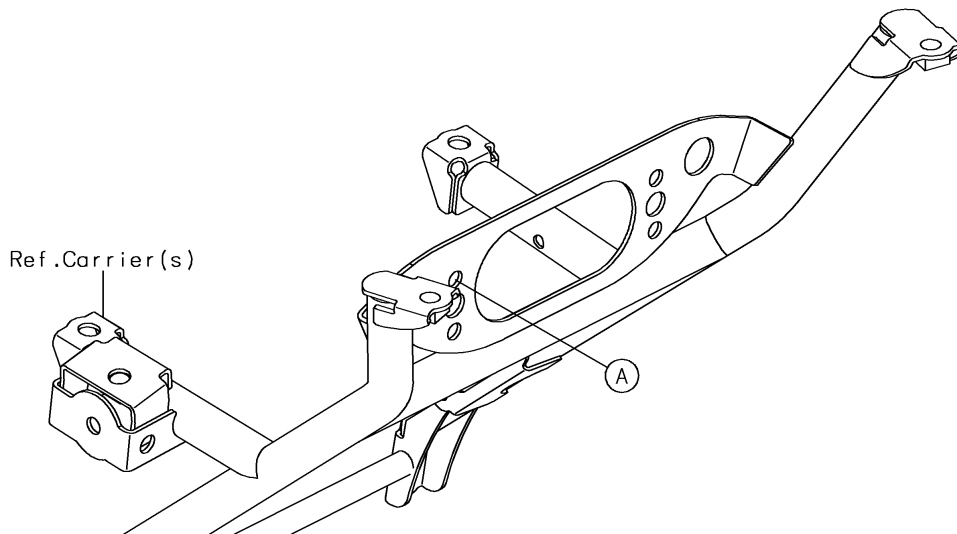

2017 BRUTE FORCE® 750 4x4i EPS CAMO PARTS DIAGRAM

Taillight(s)

F2720

2017 BRUTE FORCE® 750 4x4i EPS CAMO PARTS LIST

Taillight(s)

ITEM NAME	PART NUMBER	QUANTITY
BRACKET,TAIL LAMP (Ref # 11051)	11051-1870	1
GASKET,TAIL LAMP LENS (Ref # 11061)	11061-0055	1
SCREW-PAN-CROS,4X40 (Ref # 220)	220AA0440	2
LAMP-ASSY-TAIL (Ref # 23024)	23024-0302	1
LENS,TAIL LAMP (Ref # 23026)	23026-1230	1
BULB,12V 21/5W (Ref # 92069)	92069-063	1
DAMPER,TAIL LAMP (Ref # 92160)	92160-1053	2