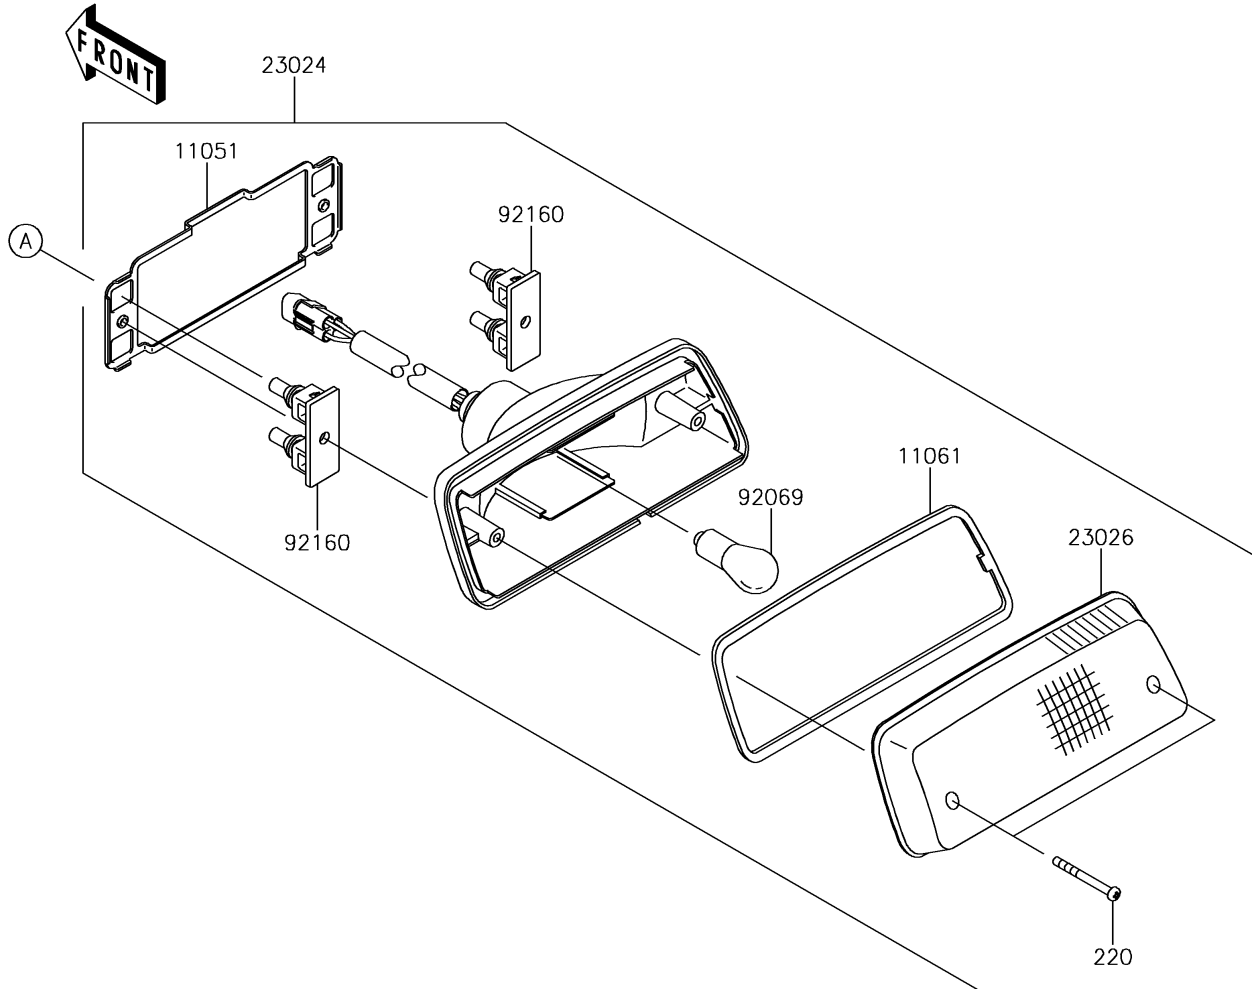

2017 BRUTE FORCE® 750 4x4i EPS CAMO PARTS DIAGRAM

Taillight(s)

F2720

2017 BRUTE FORCE® 750 4x4i EPS CAMO PARTS LIST

Taillight(s)

ITEM NAME	PART NUMBER	QUANTITY
BRACKET,TAIL LAMP (Ref # 11051)	11051-1870	1
GASKET,TAIL LAMP LENS (Ref # 11061)	11061-0055	1
SCREW-PAN-CROS,4X40 (Ref # 220)	220AA0440	2
LAMP-ASSY-TAIL (Ref # 23024)	23024-0302	1
LENS,TAIL LAMP (Ref # 23026)	23026-1230	1
BULB,12V 21/5W (Ref # 92069)	92069-063	1
DAMPER,TAIL LAMP (Ref # 92160)	92160-1053	2