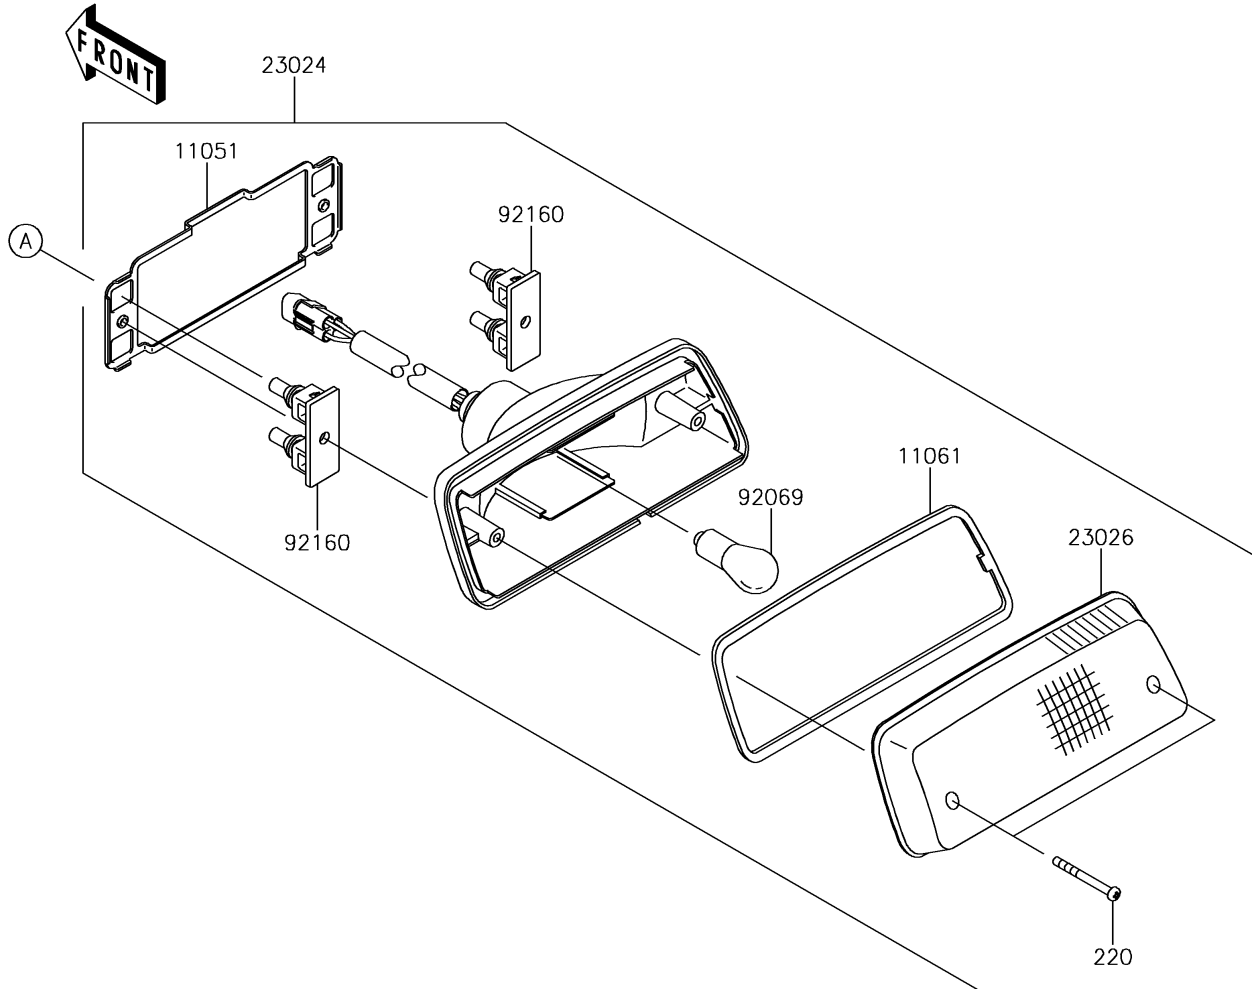

2019 BRUTE FORCE® 750 4x4i EPS CAMO PARTS DIAGRAM

Taillight(s)

F2720

2019 BRUTE FORCE® 750 4x4i EPS CAMO PARTS LIST

Taillight(s)

ITEM NAME	PART NUMBER	QUANTITY
BRACKET,TAIL LAMP (Ref # 11051)	11051-1870	1
GASKET,TAIL LAMP LENS (Ref # 11061)	11061-0055	1
SCREW-PAN-CROS,4X40 (Ref # 220)	220AA0440	2
LAMP-ASSY-TAIL (Ref # 23024)	23024-0302	1
LENS,TAIL LAMP (Ref # 23026)	23026-1230	1
BULB,12V 21/5W (Ref # 92069)	92069-063	1
DAMPER,TAIL LAMP (Ref # 92160)	92160-1053	2