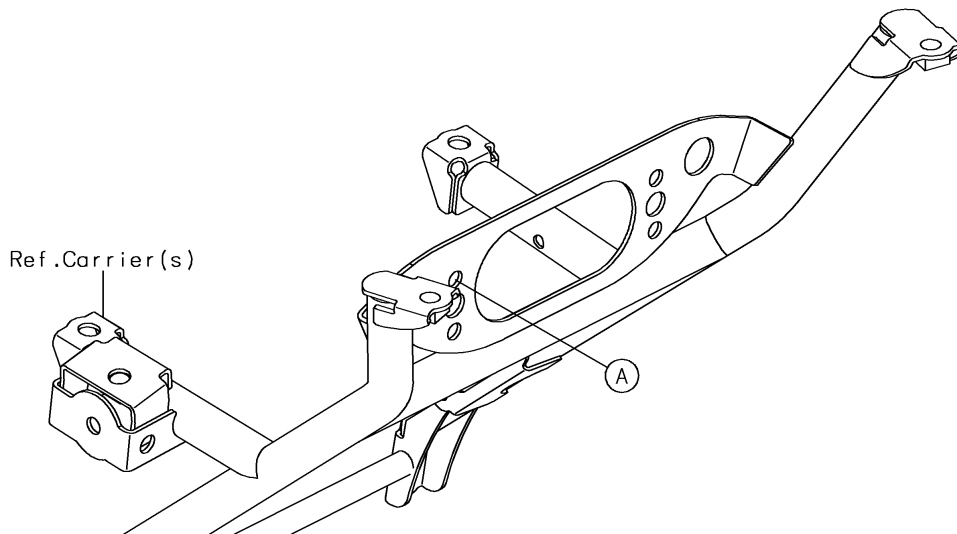

2019 BRUTE FORCE® 750 4x4i EPS CAMO PARTS DIAGRAM

Taillight(s)

F2720

2019 BRUTE FORCE® 750 4x4i EPS CAMO PARTS LIST

Taillight(s)

ITEM NAME	PART NUMBER	QUANTITY
BRACKET,TAIL LAMP (Ref # 11051)	11051-1870	1
GASKET,TAIL LAMP LENS (Ref # 11061)	11061-0055	1
SCREW-PAN-CROS,4X40 (Ref # 220)	220AA0440	2
LAMP-ASSY-TAIL (Ref # 23024)	23024-0302	1
LENS,TAIL LAMP (Ref # 23026)	23026-1230	1
BULB,12V 21/5W (Ref # 92069)	92069-063	1
DAMPER,TAIL LAMP (Ref # 92160)	92160-1053	2