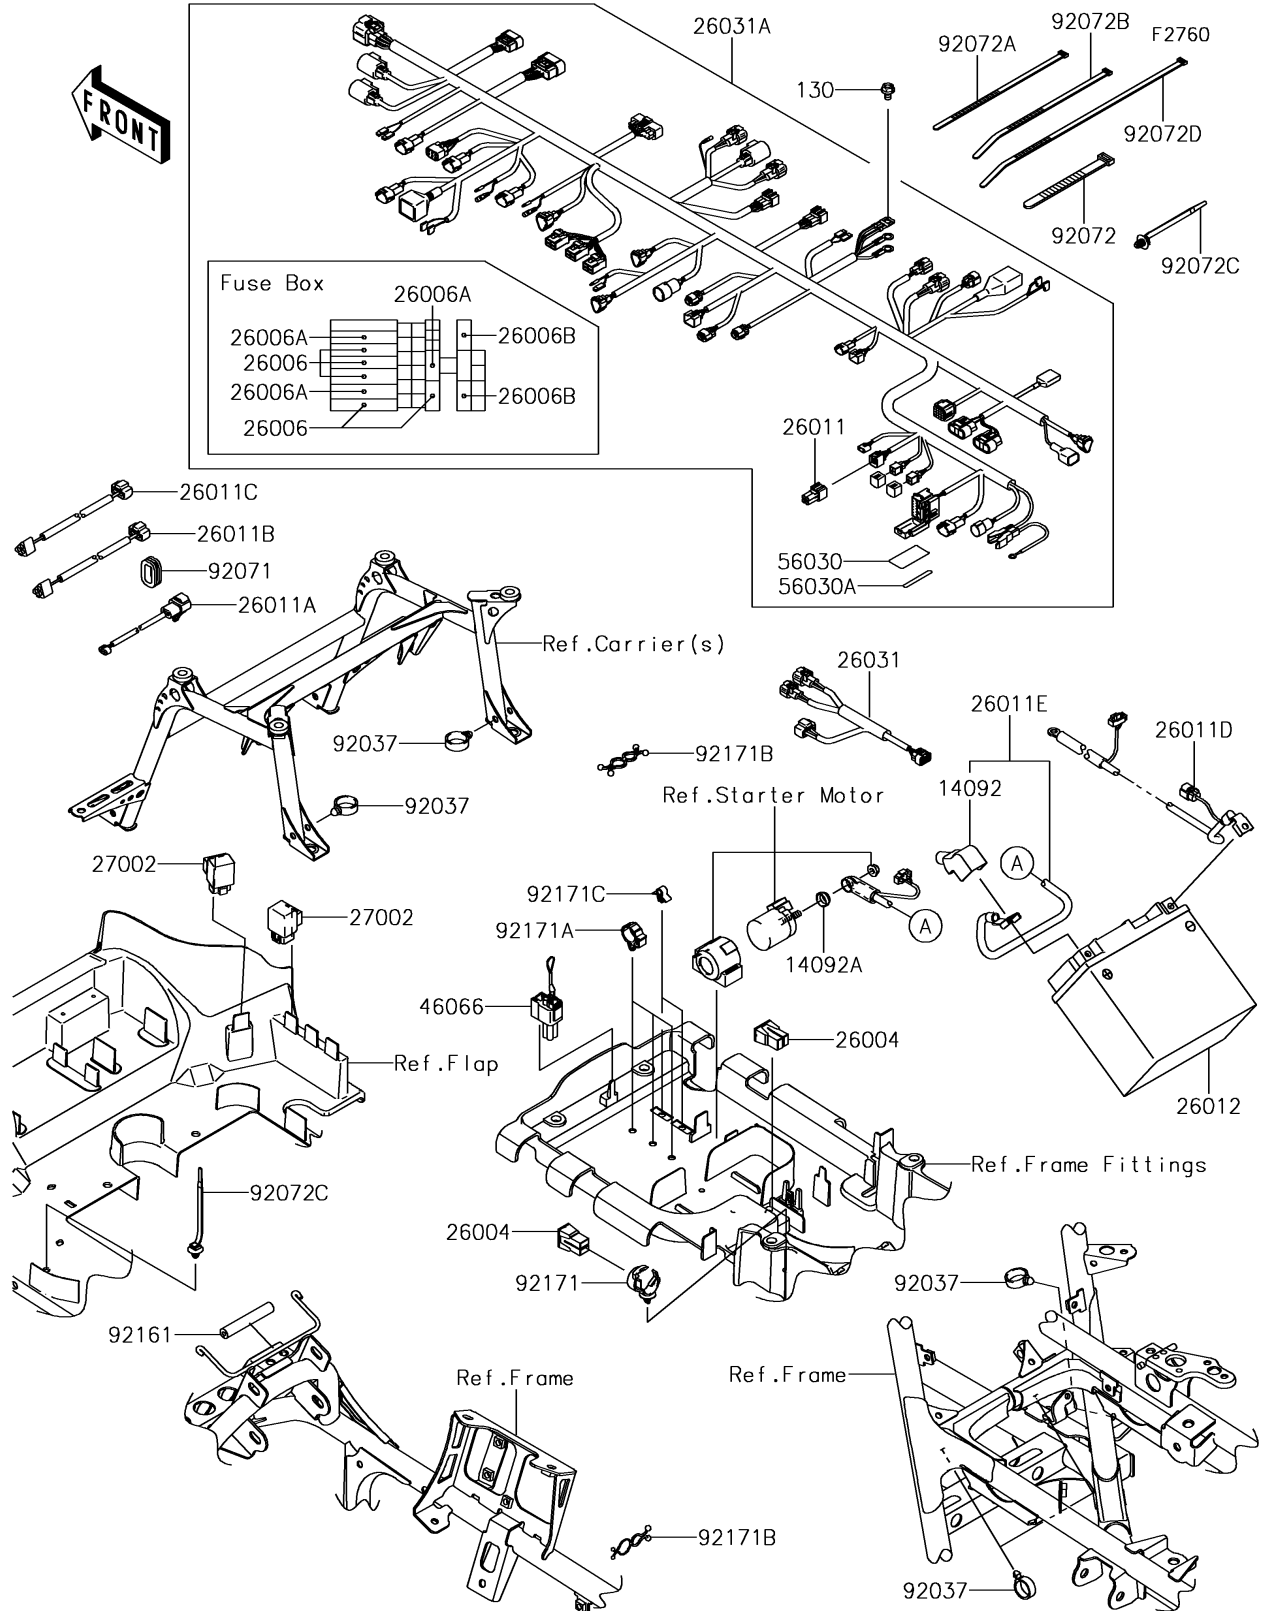

# 2017 BRUTE FORCE® 750 4x4i EPS CAMO PARTS DIAGRAM

## 2017 BRUTE FORCE® 750 4x4i EPS CAMO PARTS LIST

### Chassis Electrical Equipment

ITEM NAME	PART NUMBER	QUANTITY
BOLT-FLANGED,6X10 (Ref # 130)	130BA0610	1
COVER (Ref # 14092)	14092-0767	1
COVER,MAGNETIC SW. (Ref # 14092A)	14092-0851	1
FUSE-ASSY,40A (Ref # 26004)	26004-1093	2
FUSE,MINI BLADE,15A,BLUE (Ref # 26006)	26006-0001	5
FUSE,MINI BLADE,10A,RED (Ref # 26006A)	26006-0009	3
FUSE,MINI BLADE,30A,GREEN (Ref # 26006B)	26006-1080	2
WIRE-LEAD,CAP (Ref # 26011)	26011-0271	1
WIRE-LEAD,EPS EXTENSION (Ref # 26011A)	26011-0312	1
WIRE-LEAD,HEAD LAMP,RH (Ref # 26011B)	26011-0721	1
WIRE-LEAD,HEAD LAMP,LH (Ref # 26011C)	26011-0743	1
WIRE-LEAD,BATTERY(-) (Ref # 26011D)	26011-0744	1
WIRE-LEAD,BATTERY(+) (Ref # 26011E)	26011-0807	1
BATTERY,MF,KMX14-BS,12V 12AH (Ref # 26012)	26012-1414	1
HARNESS,SUB (Ref # 26031)	26031-0752	1
HARNESS,MAIN (Ref # 26031A)	26031-1656	1
RELAY-ASSY (Ref # 27002)	27002-1062	2
CONNECTOR-ASSY,RESET (Ref # 46066)	46066-0001	1
LABEL,FUSE BOX,10A&15A (Ref # 56030)	56030-0401	1
LABEL,FUSE BOX,30A (Ref # 56030A)	56030-0404	1
CLAMP,HOSE (Ref # 92037)	92037-1827	5
GROMMET (Ref # 92071)	92071-0708	1
BAND,L=123 (Ref # 92072)	92072-030	13
BAND,L=186 (Ref # 92072A)	92072-056	4
BAND,L=188 (Ref # 92072B)	92072-1239	4
BAND,OS170-FT7(BLACK) (Ref # 92072C)	92072-1414	4
BAND,L=292.1 (Ref # 92072D)	92072-3509	3
DAMPER,4.5X11X68 (Ref # 92161)	92161-0988	1
CLAMP,CLIP,DIA=20 (Ref # 92171)	92171-0068	1

### Chassis Electrical Equipment

ITEM NAME	PART NUMBER	QUANTITY
CLAMP,BRAKE HOSE (Ref # 92171A)	92171-0316	3
CLAMP (Ref # 92171B)	92171-0476	2
CLAMP (Ref # 92171C)	92171-0477	2