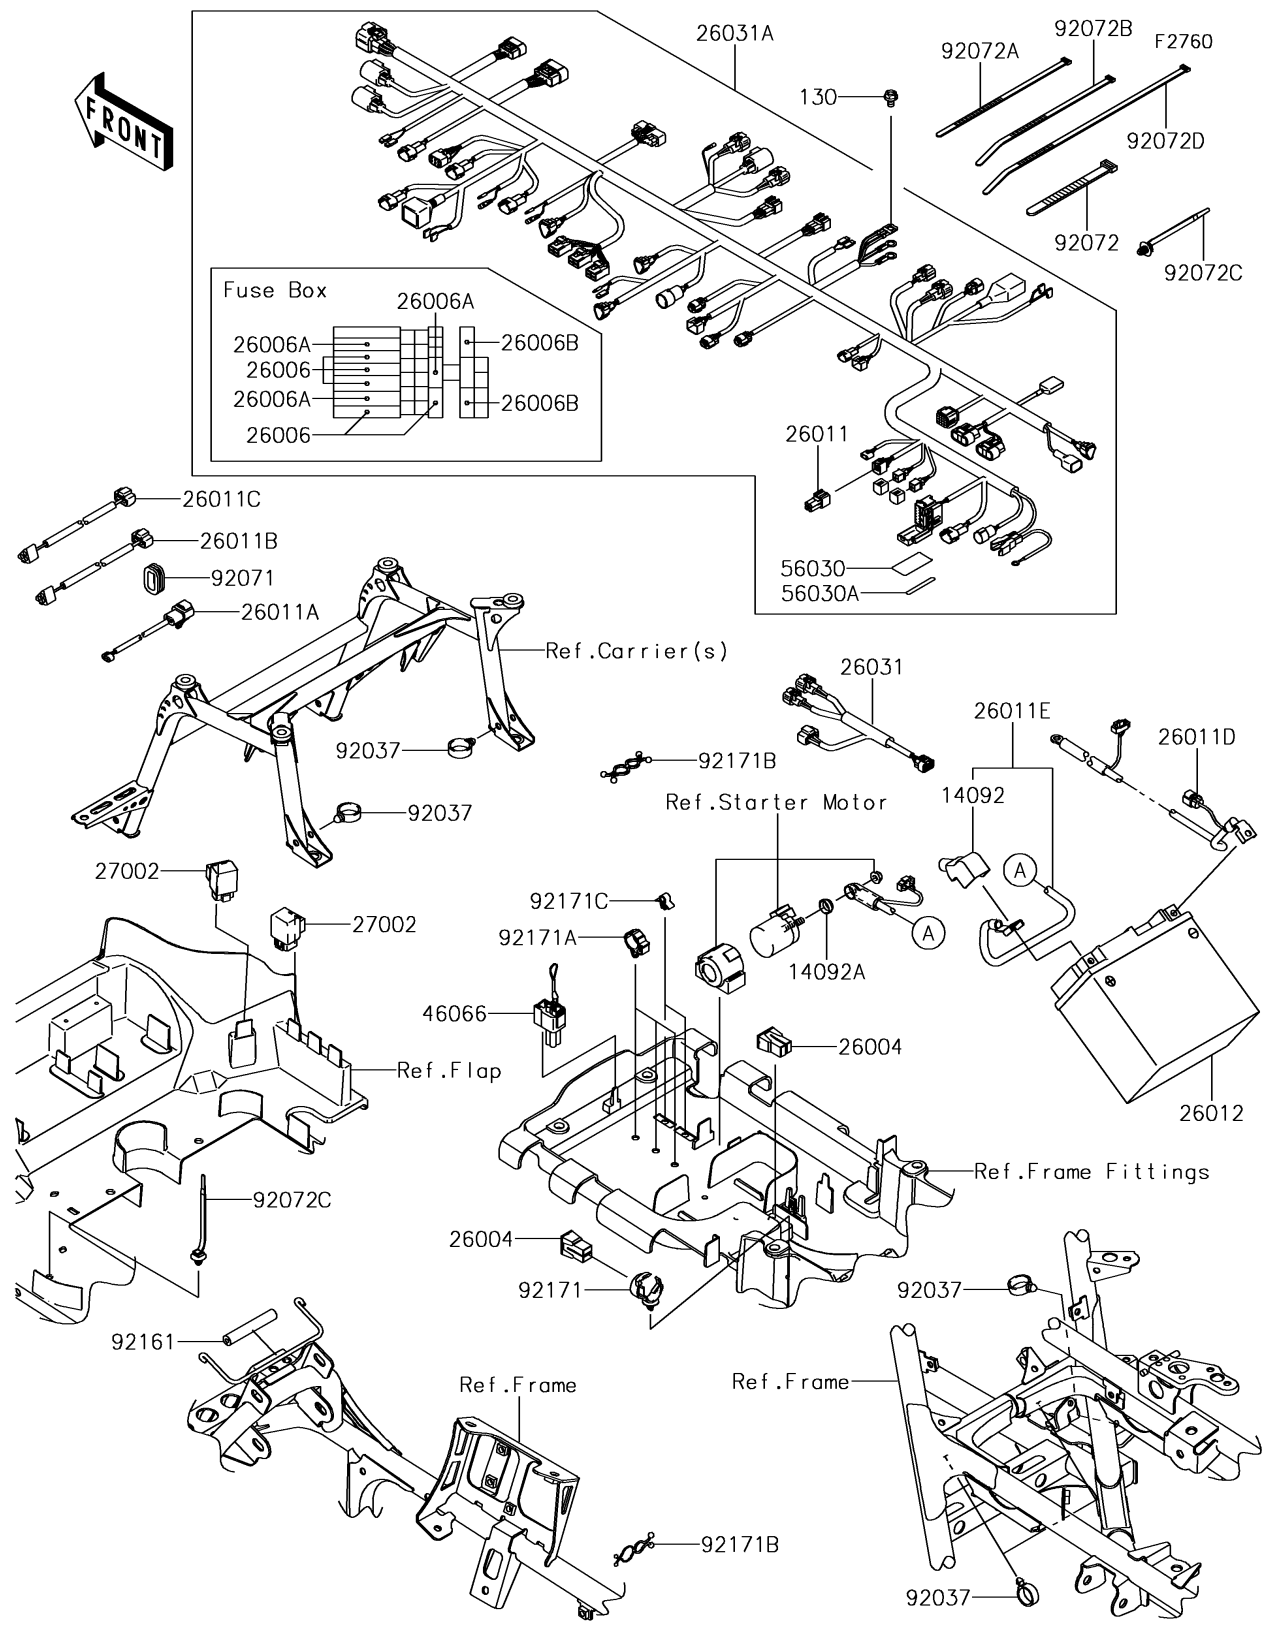

2019 BRUTE FORCE® 750 4x4i EPS CAMO PARTS DIAGRAM

Chassis Electrical Equipment

2019 BRUTE FORCE® 750 4x4i EPS CAMO PARTS LIST

Chassis Electrical Equipment

ITEM NAME	PART NUMBER	QUANTITY
BOLT-FLANGED,6X10 (Ref # 130)	130BA0610	1
COVER (Ref # 14092)	14092-0767	1
COVER,MAGNETIC SW. (Ref # 14092A)	14092-0851	1
FUSE-ASSY,40A (Ref # 26004)	26004-1093	2
FUSE,MINI BLADE,15A,BLUE (Ref # 26006)	26006-0001	5
FUSE,MINI BLADE,10A,RED (Ref # 26006A)	26006-0009	3
FUSE,MINI BLADE,30A,GREEN (Ref # 26006B)	26006-1080	2
WIRE-LEAD,CAP (Ref # 26011)	26011-0271	1
WIRE-LEAD,EPS EXTENSION (Ref # 26011A)	26011-0312	1
WIRE-LEAD,HEAD LAMP,RH (Ref # 26011B)	26011-0721	1
WIRE-LEAD,HEAD LAMP,LH (Ref # 26011C)	26011-0743	1
WIRE-LEAD,BATTERY(-) (Ref # 26011D)	26011-0744	1
WIRE-LEAD,BATTERY(+) (Ref # 26011E)	26011-0807	1
BATTERY,MF,KMX14-BS,12V 12AH (Ref # 26012)	26012-1414	1
HARNESS,SUB (Ref # 26031)	26031-0752	1
HARNESS,MAIN (Ref # 26031A)	26031-1656	1
RELAY-ASSY (Ref # 27002)	27002-1062	2
CONNECTOR-ASSY,RESET (Ref # 46066)	46066-0001	1
LABEL,FUSE BOX,10A&15A (Ref # 56030)	56030-0401	1
LABEL,FUSE BOX,30A (Ref # 56030A)	56030-0404	1
CLAMP,HOSE (Ref # 92037)	92037-1827	5
GROMMET (Ref # 92071)	92071-0708	1
BAND,L=123 (Ref # 92072)	92072-030	13
BAND,L=186 (Ref # 92072A)	92072-056	4
BAND,L=188 (Ref # 92072B)	92072-1239	4
BAND,OS170-FT7(BLACK) (Ref # 92072C)	92072-1414	4
BAND,L=292.1 (Ref # 92072D)	92072-3509	3
DAMPER,4.5X11X68 (Ref # 92161)	92161-0988	1
CLAMP,CLIP,DIA=20 (Ref # 92171)	92171-0068	1

2019 BRUTE FORCE® 750 4x4i EPS CAMO PARTS LIST

Chassis Electrical Equipment

ITEM NAME	PART NUMBER	QUANTITY
CLAMP,BRAKE HOSE (Ref # 92171A)	92171-0316	3
CLAMP (Ref # 92171B)	92171-0476	2
CLAMP (Ref # 92171C)	92171-0477	2