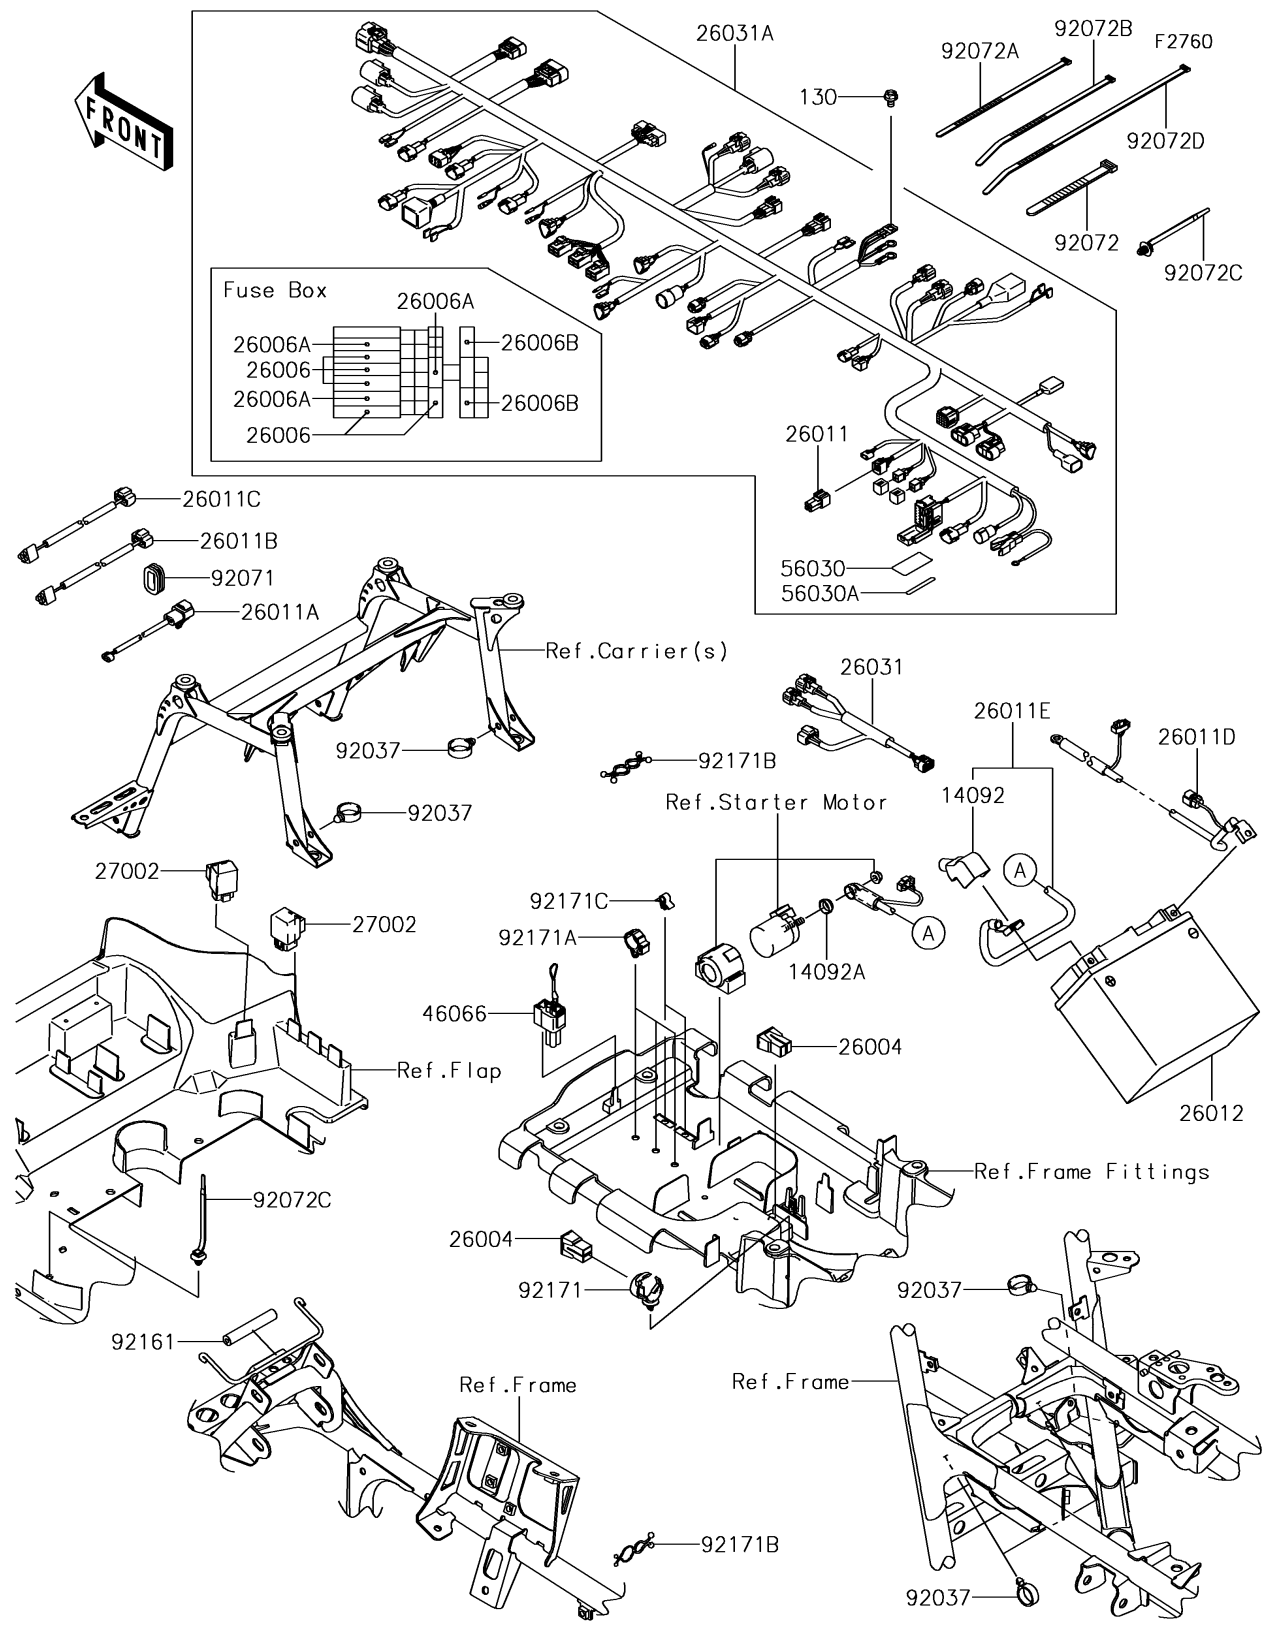

# 2019 BRUTE FORCE® 750 4x4i EPS CAMO PARTS DIAGRAM

## Chassis Electrical Equipment

### Chassis Electrical Equipment

ITEM NAME	PART NUMBER	QUANTITY
BOLT-FLANGED,6X10 (Ref # 130)	130BA0610	1
COVER (Ref # 14092)	14092-0767	1
COVER,MAGNETIC SW. (Ref # 14092A)	14092-0851	1
FUSE-ASSY,40A (Ref # 26004)	26004-1093	2
FUSE,MINI BLADE,15A,BLUE (Ref # 26006)	26006-0001	5
FUSE,MINI BLADE,10A,RED (Ref # 26006A)	26006-0009	3
FUSE,MINI BLADE,30A,GREEN (Ref # 26006B)	26006-1080	2
WIRE-LEAD,CAP (Ref # 26011)	26011-0271	1
WIRE-LEAD,EPS EXTENSION (Ref # 26011A)	26011-0312	1
WIRE-LEAD,HEAD LAMP,RH (Ref # 26011B)	26011-0721	1
WIRE-LEAD,HEAD LAMP,LH (Ref # 26011C)	26011-0743	1
WIRE-LEAD,BATTERY(-) (Ref # 26011D)	26011-0744	1
WIRE-LEAD,BATTERY(+) (Ref # 26011E)	26011-0807	1
BATTERY,MF,KMX14-BS,12V 12AH (Ref # 26012)	26012-1414	1
HARNESS,SUB (Ref # 26031)	26031-0752	1
HARNESS,MAIN (Ref # 26031A)	26031-1656	1
RELAY-ASSY (Ref # 27002)	27002-1062	2
CONNECTOR-ASSY,RESET (Ref # 46066)	46066-0001	1
LABEL,FUSE BOX,10A&15A (Ref # 56030)	56030-0401	1
LABEL,FUSE BOX,30A (Ref # 56030A)	56030-0404	1
CLAMP,HOSE (Ref # 92037)	92037-1827	5
GROMMET (Ref # 92071)	92071-0708	1
BAND,L=123 (Ref # 92072)	92072-030	13
BAND,L=186 (Ref # 92072A)	92072-056	4
BAND,L=188 (Ref # 92072B)	92072-1239	4
BAND,OS170-FT7(BLACK) (Ref # 92072C)	92072-1414	4
BAND,L=292.1 (Ref # 92072D)	92072-3509	3
DAMPER,4.5X11X68 (Ref # 92161)	92161-0988	1
CLAMP,CLIP,DIA=20 (Ref # 92171)	92171-0068	1

### Chassis Electrical Equipment

ITEM NAME	PART NUMBER	QUANTITY
CLAMP,BRAKE HOSE (Ref # 92171A)	92171-0316	3
CLAMP (Ref # 92171B)	92171-0476	2
CLAMP (Ref # 92171C)	92171-0477	2