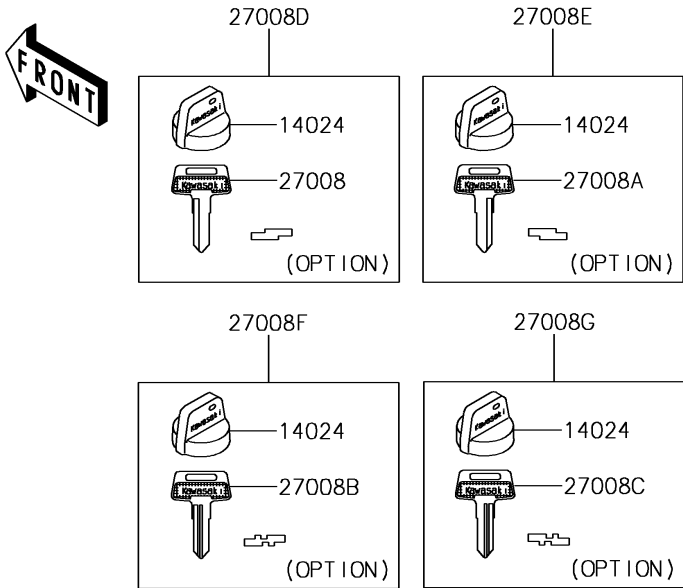

2017 BRUTE FORCE® 750 4x4i EPS CAMO PARTS DIAGRAM

Ignition Switch

F2770

2017 BRUTE FORCE® 750 4x4i EPS CAMO PARTS LIST

Ignition Switch

ITEM NAME	PART NUMBER	QUANTITY
SWITCH-COMP,D.C. TERMINAL (Ref # 13151)	13151-0557	1
COVER,KEY (Ref # 14024)	14024-1551	4
SWITCH-ASSY-IGNITION (Ref # 27005)	27005-0019	1
KEY-LOCK,BLANK (Ref # 27008)	27008-1041	1
KEY-LOCK,BLANK (Ref # 27008A)	27008-1042	1
KEY-LOCK,BLANK (Ref # 27008B)	27008-1043	1
KEY-LOCK,BLANK (Ref # 27008C)	27008-1044	1
KEY-LOCK,BLANK,W/COVER (Ref # 27008D)	27008-1132	1
KEY-LOCK,BLANK,W/COVER (Ref # 27008E)	27008-1133	1
KEY-LOCK,BLANK,W/COVER (Ref # 27008F)	27008-1134	1
KEY-LOCK,BLANK,W/COVER (Ref # 27008G)	27008-1135	1
NUT,IGNITION SWITCH (Ref # 92210)	92210-1109	1