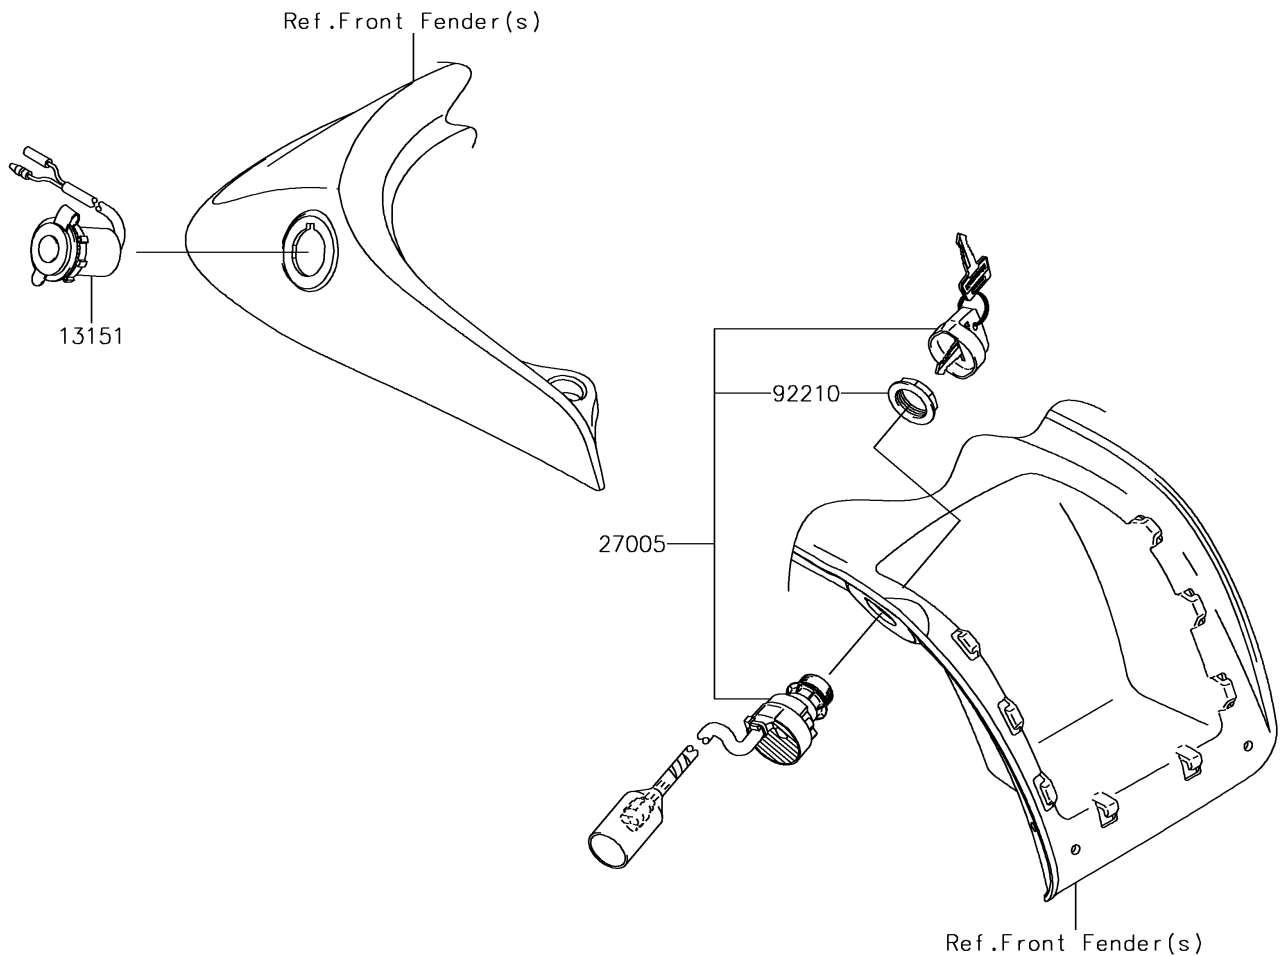

2017 BRUTE FORCE® 750 4x4i EPS CAMO PARTS DIAGRAM

Ignition Switch

F2770

2017 BRUTE FORCE® 750 4x4i EPS CAMO PARTS LIST

Ignition Switch

ITEM NAME	PART NUMBER	QUANTITY
SWITCH-COMP,D.C. TERMINAL (Ref # 13151)	13151-0557	1
COVER,KEY (Ref # 14024)	14024-1551	4
SWITCH-ASSY-IGNITION (Ref # 27005)	27005-0019	1
KEY-LOCK,BLANK (Ref # 27008)	27008-1041	1
KEY-LOCK,BLANK (Ref # 27008A)	27008-1042	1
KEY-LOCK,BLANK (Ref # 27008B)	27008-1043	1
KEY-LOCK,BLANK (Ref # 27008C)	27008-1044	1
KEY-LOCK,BLANK,W/COVER (Ref # 27008D)	27008-1132	1
KEY-LOCK,BLANK,W/COVER (Ref # 27008E)	27008-1133	1
KEY-LOCK,BLANK,W/COVER (Ref # 27008F)	27008-1134	1
KEY-LOCK,BLANK,W/COVER (Ref # 27008G)	27008-1135	1
NUT,IGNITION SWITCH (Ref # 92210)	92210-1109	1