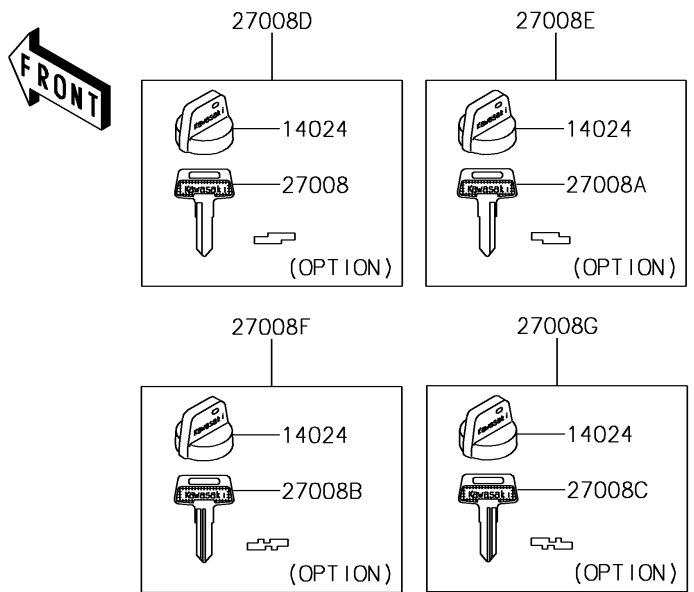

2019 BRUTE FORCE® 750 4x4i EPS CAMO PARTS DIAGRAM

Ignition Switch

F2770

2019 BRUTE FORCE® 750 4x4i EPS CAMO PARTS LIST

Ignition Switch

ITEM NAME	PART NUMBER	QUANTITY
SWITCH-COMP,D.C. TERMINAL (Ref # 13151)	13151-0557	1
COVER,KEY (Ref # 14024)	14024-1551	4
SWITCH-ASSY-IGNITION (Ref # 27005)	27005-0019	1
KEY-LOCK,BLANK (Ref # 27008)	27008-1041	1
KEY-LOCK,BLANK (Ref # 27008A)	27008-1042	1
KEY-LOCK,BLANK (Ref # 27008B)	27008-1043	1
KEY-LOCK,BLANK (Ref # 27008C)	27008-1044	1
KEY-LOCK,BLANK,W/COVER (Ref # 27008D)	27008-1132	1
KEY-LOCK,BLANK,W/COVER (Ref # 27008E)	27008-1133	1
KEY-LOCK,BLANK,W/COVER (Ref # 27008F)	27008-1134	1
KEY-LOCK,BLANK,W/COVER (Ref # 27008G)	27008-1135	1
NUT,IGNITION SWITCH (Ref # 92210)	92210-1109	1