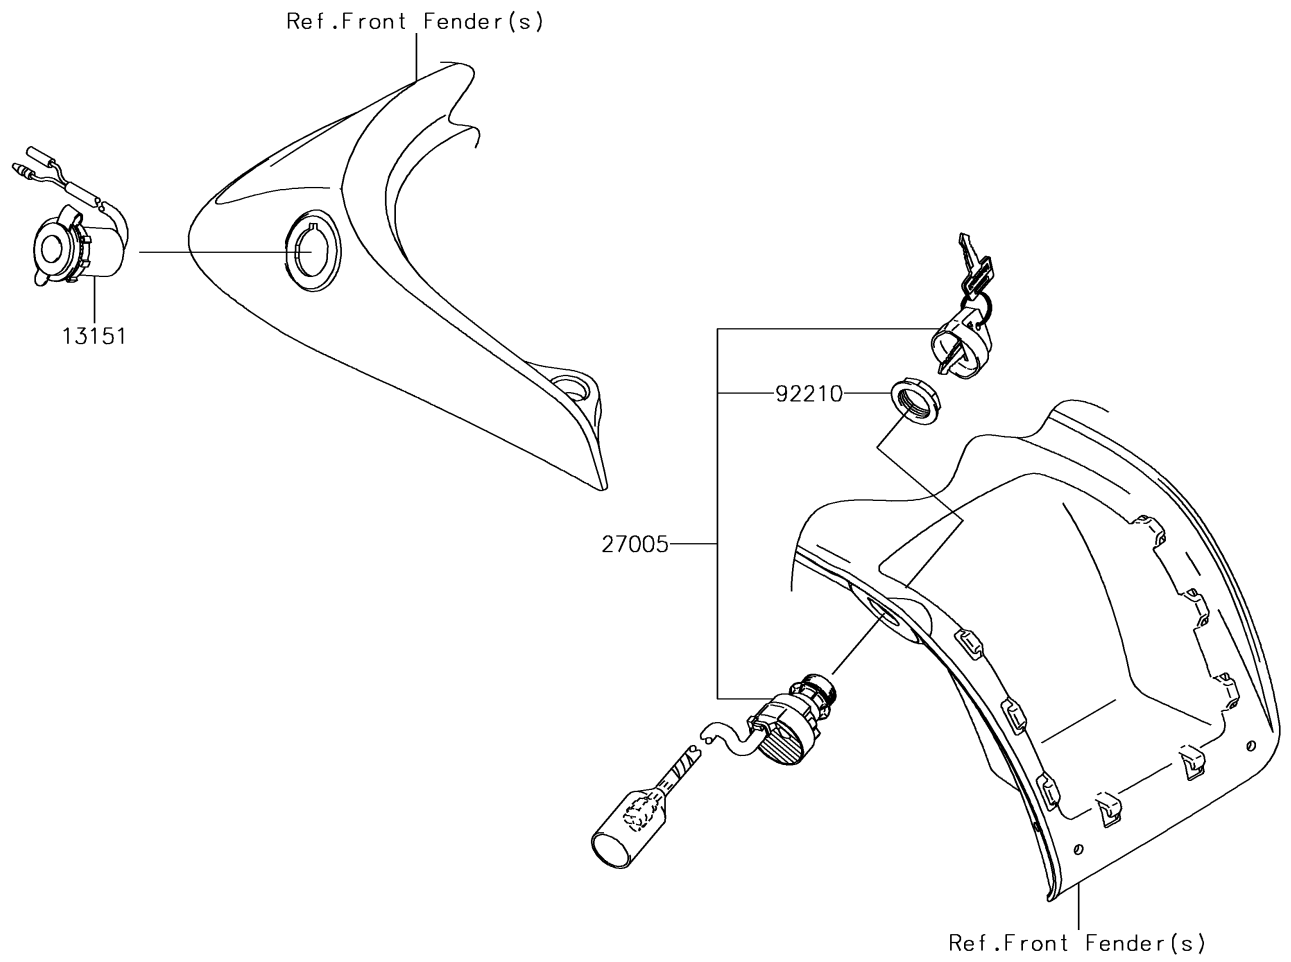

2019 BRUTE FORCE® 750 4x4i EPS CAMO PARTS DIAGRAM

Ignition Switch

F2770

2019 BRUTE FORCE® 750 4x4i EPS CAMO PARTS LIST

Ignition Switch

ITEM NAME	PART NUMBER	QUANTITY
SWITCH-COMP,D.C. TERMINAL (Ref # 13151)	13151-0557	1
COVER,KEY (Ref # 14024)	14024-1551	4
SWITCH-ASSY-IGNITION (Ref # 27005)	27005-0019	1
KEY-LOCK,BLANK (Ref # 27008)	27008-1041	1
KEY-LOCK,BLANK (Ref # 27008A)	27008-1042	1
KEY-LOCK,BLANK (Ref # 27008B)	27008-1043	1
KEY-LOCK,BLANK (Ref # 27008C)	27008-1044	1
KEY-LOCK,BLANK,W/COVER (Ref # 27008D)	27008-1132	1
KEY-LOCK,BLANK,W/COVER (Ref # 27008E)	27008-1133	1
KEY-LOCK,BLANK,W/COVER (Ref # 27008F)	27008-1134	1
KEY-LOCK,BLANK,W/COVER (Ref # 27008G)	27008-1135	1
NUT,IGNITION SWITCH (Ref # 92210)	92210-1109	1