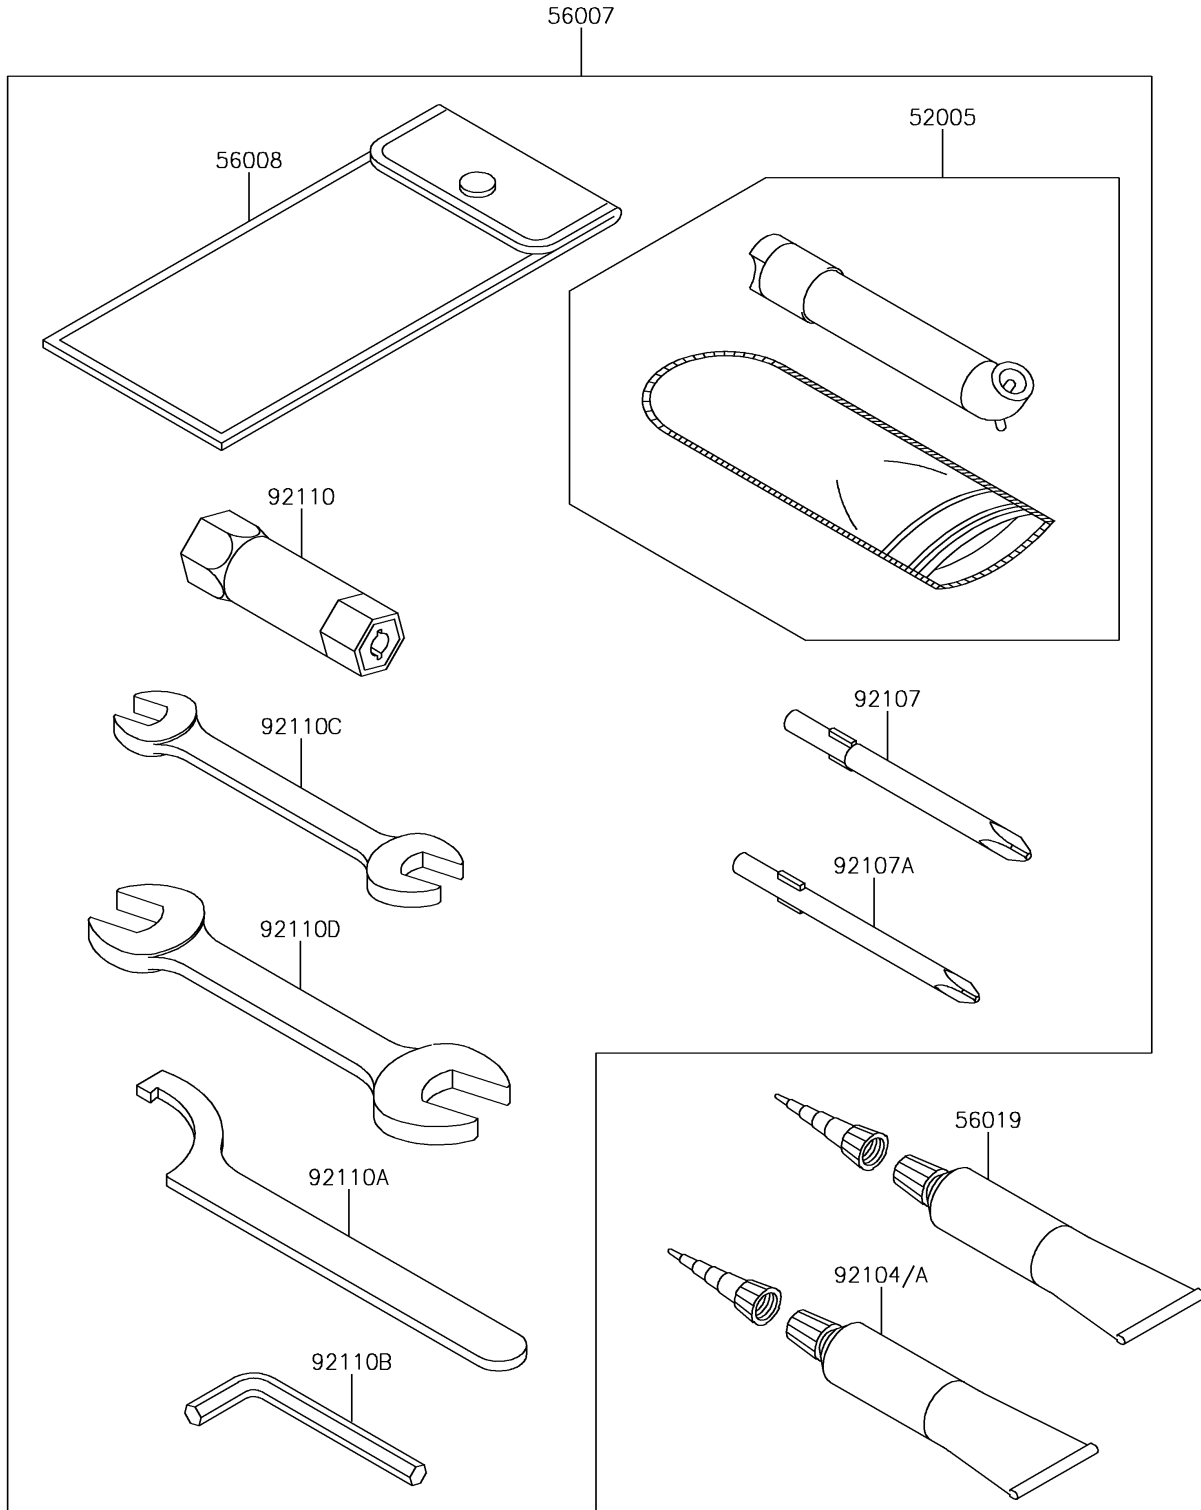

# 2019 BRUTE FORCE® 750 4x4i EPS CAMO PARTS DIAGRAM

Owner's Tools

F2810

# 2019 BRUTE FORCE® 750 4x4i EPS CAMO PARTS LIST

Owner's Tools

ITEM NAME	PART NUMBER	QUANTITY
-----------	-------------	----------