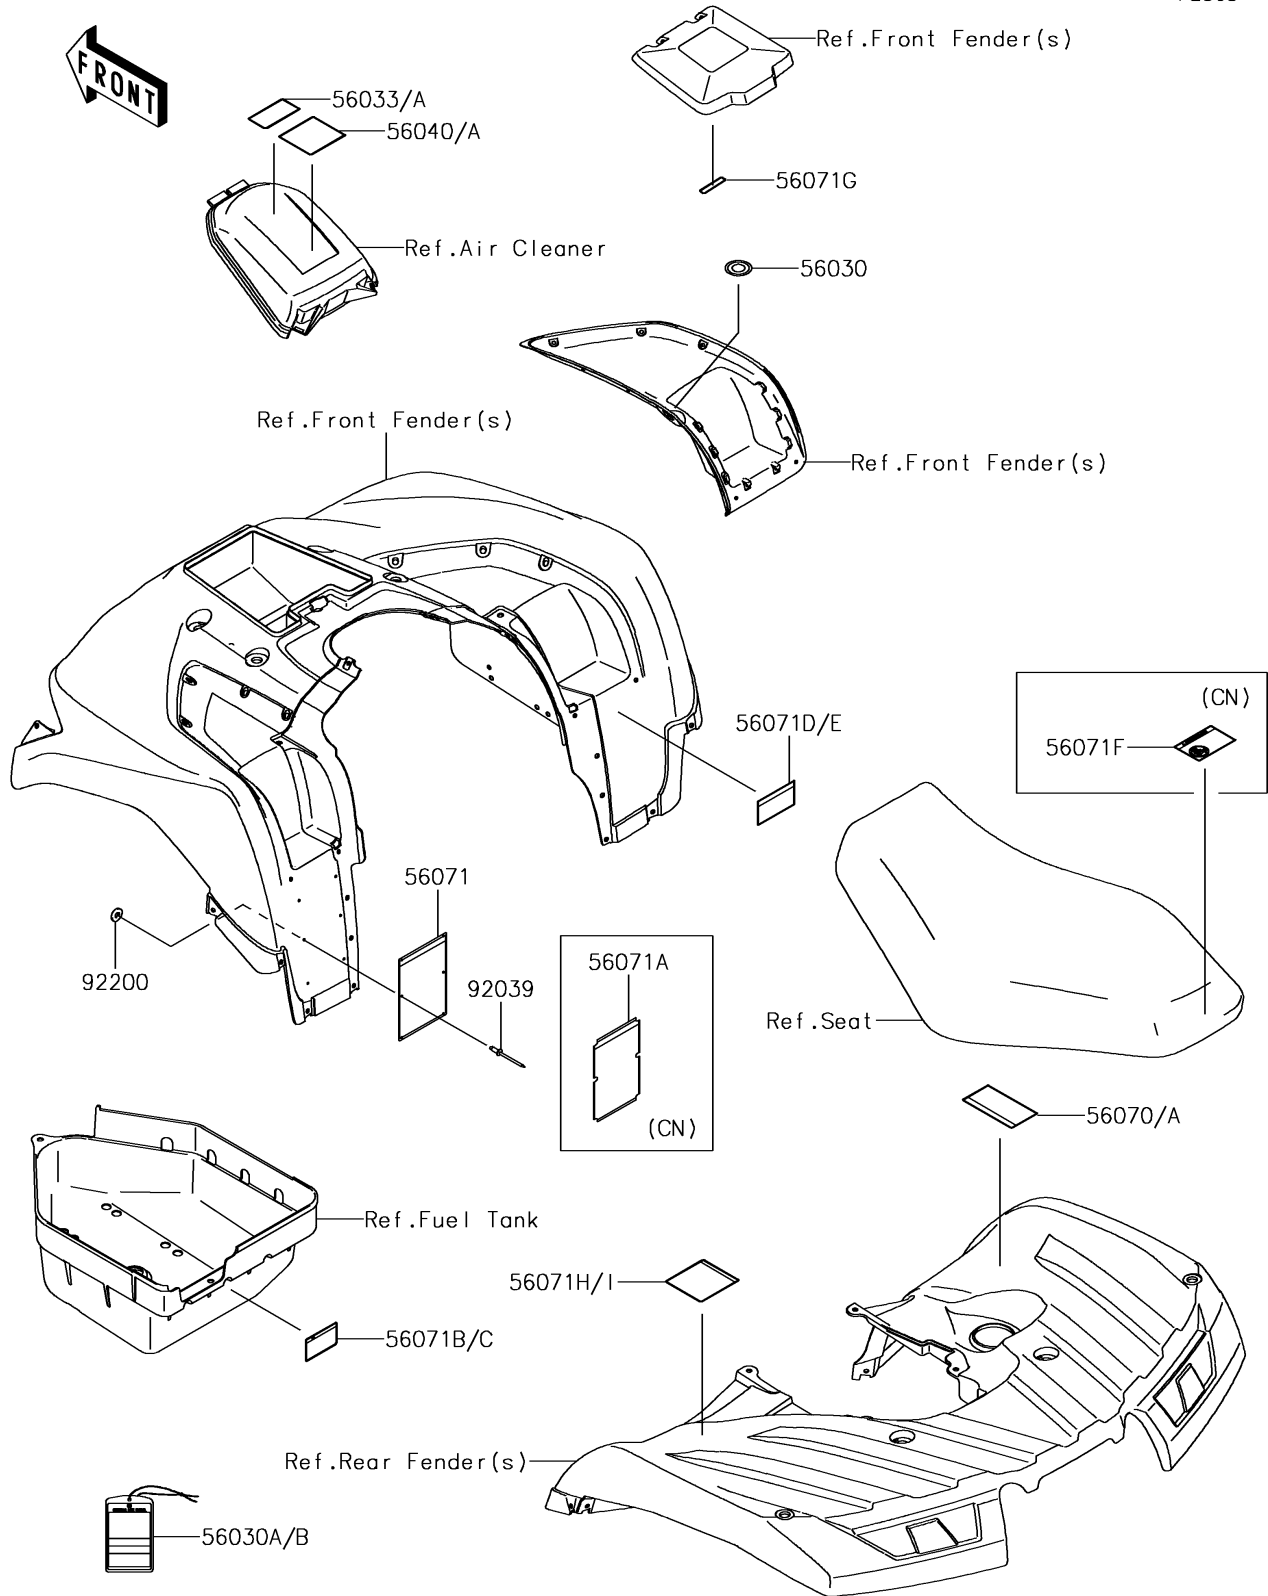

2017 BRUTE FORCE® 750 4x4i EPS CAMO PARTS DIAGRAM

Labels

F2860

2017 BRUTE FORCE® 750 4x4i EPS CAMO PARTS LIST

Labels

ITEM NAME	PART NUMBER	QUANTITY
LABEL,IGNITION SWITCH (Ref # 56030)	56030-0018	1
LABEL,HANGTAG (Ref # 56030A)	56030-0194	1
LABEL,HANGTAG (Ref # 56030B)	56030-0197	1
LABEL-MANUAL,AIR CLEANER (Ref # 56033)	56033-0064	1
LABEL-MANUAL,AIR CLEANER (Ref # 56033A)	56033-0308	1
LABEL-WARNING,UNDER 16 (Ref # 56040)	56040-1276	1
LABEL-WARNING,AGE (Ref # 56040A)	56040-1325	1
LABEL-WARNING,DRIVE BELT (Ref # 56070)	56070-0038	1
LABEL-WARNING,DRIVE BELT (Ref # 56070A)	56070-0039	1
LABEL-WARNING,SERIOUS INJURY (Ref # 56071)	56071-0057	1
LABEL-WARNING,GENERAL (Ref # 56071A)	56071-0059	1
LABEL-WARNING,TOWING (Ref # 56071B)	56071-0079	1
LABEL-WARNING,TRAILER TOWING (Ref # 56071C)	56071-0080	1
LABEL-WARNING,SHIFT LEVER (Ref # 56071D)	56071-0090	1
LABEL-WARNING,SHIFT LEVER (Ref # 56071E)	56071-0092	1
LABEL-WARNING,NO PASSENGER (Ref # 56071F)	56071-0097	1
LABEL-WARNING,STORAGE (Ref # 56071G)	56071-0199	1
LABEL-WARNING,TIRE&LOAD (Ref # 56071H)	56071-0484	1
LABEL-WARNING,TIRE&LOAD (Ref # 56071I)	56071-0485	1
RIVET,3.2X8 (Ref # 92039)	92039-3763	6
WASHER,3.5X8X1 (Ref # 92200)	92200-1251	6