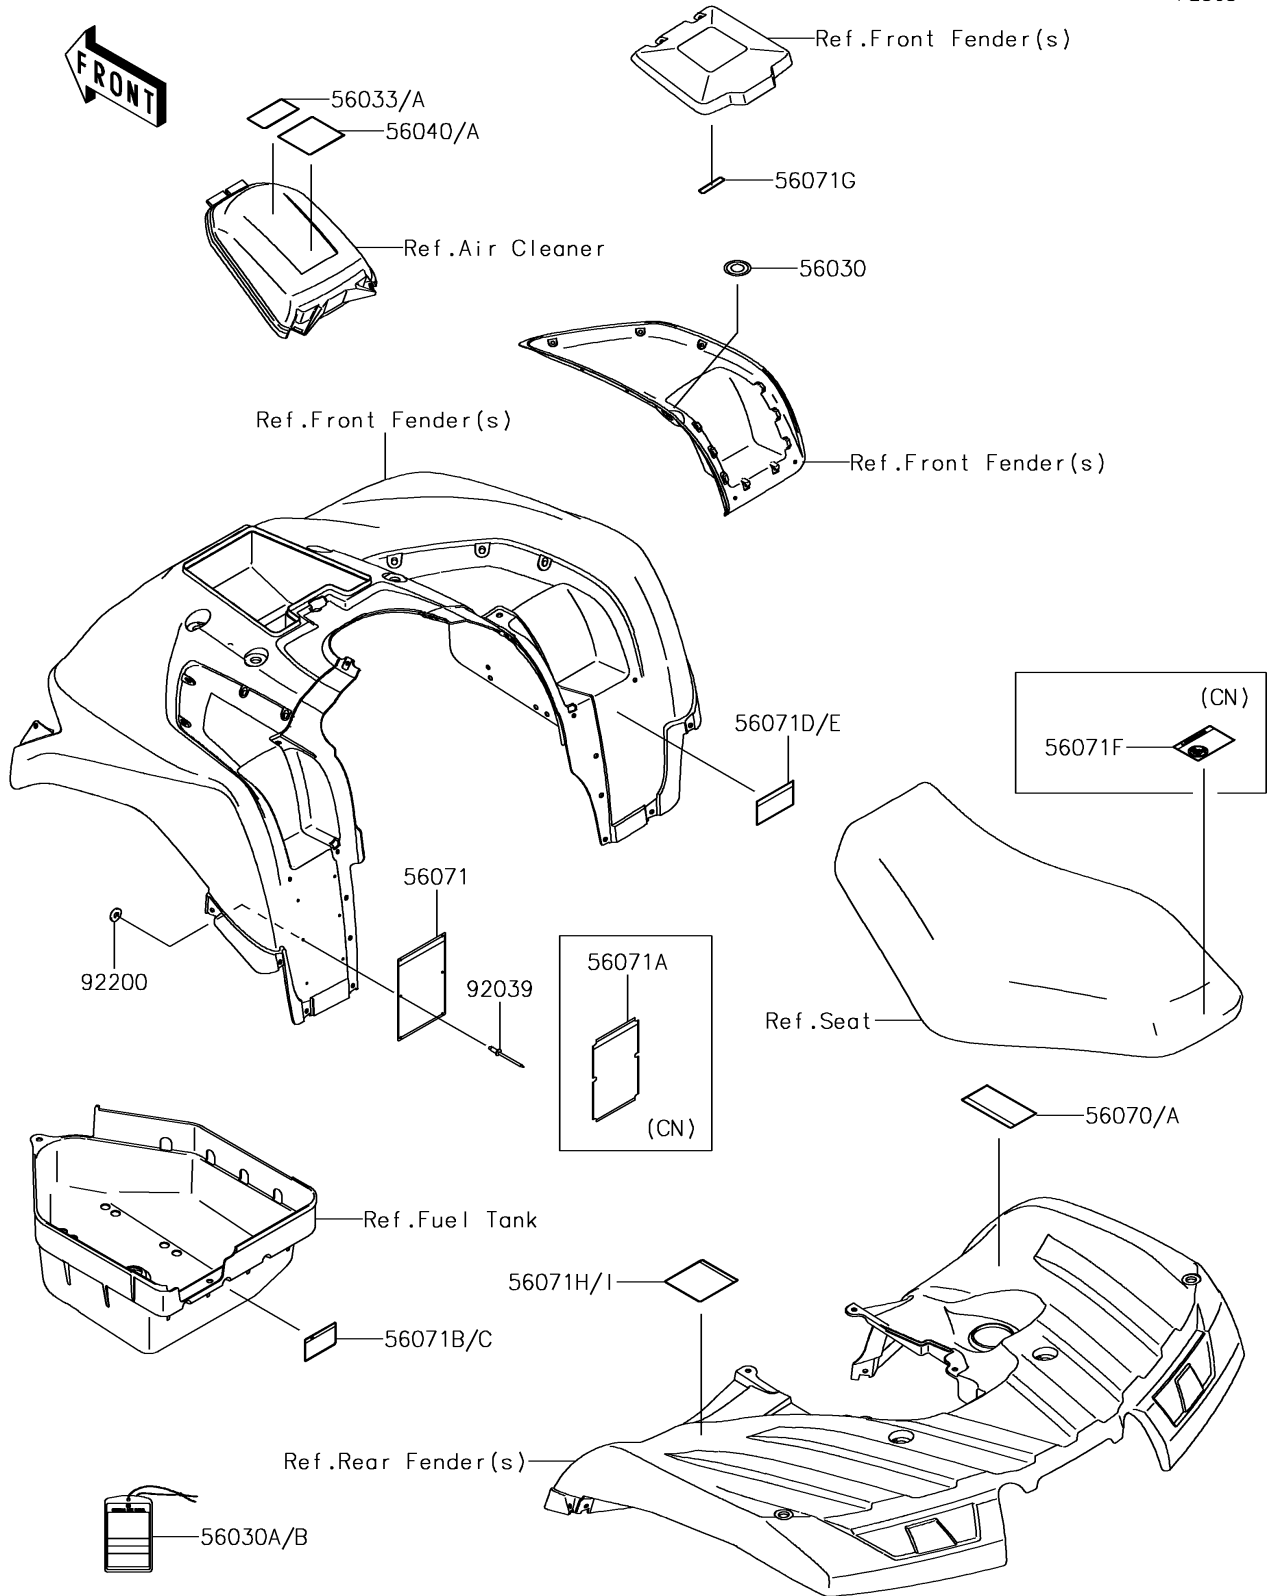

2018 BRUTE FORCE® 750 4x4i EPS CAMO PARTS DIAGRAM

Labels

F2860

2018 BRUTE FORCE® 750 4x4i EPS CAMO PARTS LIST

Labels

ITEM NAME	PART NUMBER	QUANTITY
LABEL,IGNITION SWITCH (Ref # 56030)	56030-0018	1
LABEL,HANGTAG (Ref # 56030A)	56030-0194	1
LABEL,HANGTAG (Ref # 56030B)	56030-0197	1
LABEL-MANUAL,AIR CLEANER (Ref # 56033)	56033-0064	1
LABEL-MANUAL,AIR CLEANER (Ref # 56033A)	56033-0308	1
LABEL-WARNING,UNDER 16 (Ref # 56040)	56040-1276	1
LABEL-WARNING,AGE (Ref # 56040A)	56040-1325	1
LABEL-WARNING,DRIVE BELT (Ref # 56070)	56070-0038	1
LABEL-WARNING,DRIVE BELT (Ref # 56070A)	56070-0039	1
LABEL-WARNING,SERIOUS INJURY (Ref # 56071)	56071-0057	1
LABEL-WARNING,GENERAL (Ref # 56071A)	56071-0059	1
LABEL-WARNING,TOWING (Ref # 56071B)	56071-0079	1
LABEL-WARNING,TRAILER TOWING (Ref # 56071C)	56071-0080	1
LABEL-WARNING,SHIFT LEVER (Ref # 56071D)	56071-0090	1
LABEL-WARNING,SHIFT LEVER (Ref # 56071E)	56071-0092	1
LABEL-WARNING,NO PASSENGER (Ref # 56071F)	56071-0097	1
LABEL-WARNING,STORAGE (Ref # 56071G)	56071-0199	1
LABEL-WARNING,TIRE&LOAD (Ref # 56071H)	56071-0484	1
LABEL-WARNING,TIRE&LOAD (Ref # 56071I)	56071-0485	1
RIVET,3.2X8 (Ref # 92039)	92039-3763	6
WASHER,3.5X8X1 (Ref # 92200)	92200-1251	6