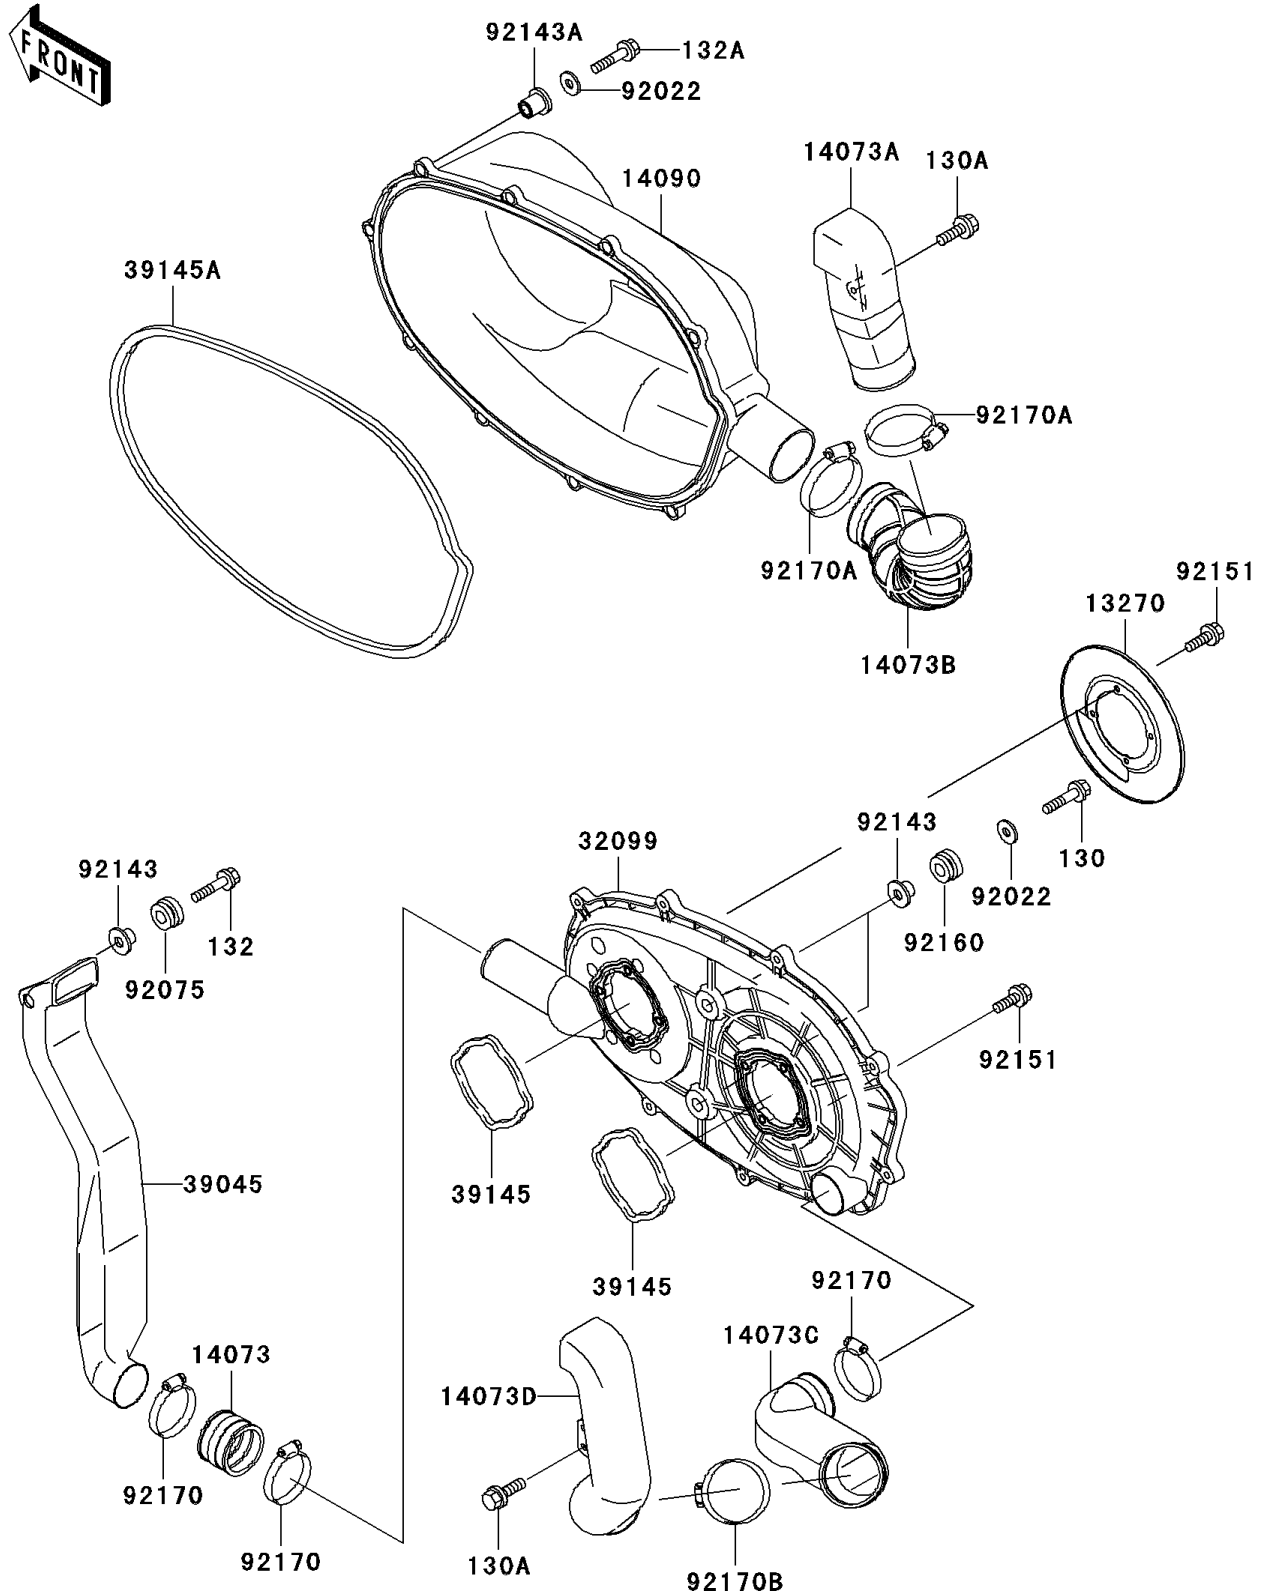

# 1999 Prairie 300 PARTS DIAGRAM

Converter Cover

E1393

# 1999 Prairie 300 PARTS LIST

## Converter Cover

ITEM NAME	PART NUMBER	QUANTITY
BOLT-FLANGED,6X22 (Ref # 130)	130B0622	2
BOLT-FLANGED,6X12 (Ref # 130A)	130J0612	3
BOLT-FLANGED-SMALL,6X25 (Ref # 132)	132G0625	1
BOLT-FLANGED-SMALL,6X30 (Ref # 132A)	132J0630	9
PLATE (Ref # 13270)	13270-1989	1
DUCT (Ref # 14073)	14073-1324	1
DUCT,SNORKEL,EX (Ref # 14073A)	14073-1678	1
DUCT,SNORKEL,EX (Ref # 14073B)	14073-1680	1
DUCT,SNORKEL,EX (Ref # 14073C)	14073-1683	1
DUCT,SNORKEL,EX (Ref # 14073D)	14073-1684	1
COVER,BELT CONVERTER (Ref # 14090)	14090-1917	1
CASE,BELT CONVERTER (Ref # 32099)	32099-1191	1
DUCT-ASSY (Ref # 39045)	39045-1061	1
TRIM-SEAL (Ref # 39145)	39145-1110	2
TRIM-SEAL,CONVERTER COVER (Ref # 39145A)	39145-1113	1
WASHER,7X18X1.2 (Ref # 92022)	92022-1545	11
DAMPER,RUBBER (Ref # 92075)	92075-1123	1
COLLAR (Ref # 92143)	92143-1353	3
COLLAR (Ref # 92143A)	92143-1888	9
BOLT,6X18 (Ref # 92151)	92151-1353	8
DAMPER (Ref # 92160)	92160-1167	2
CLAMP (Ref # 92170)	92170-1674	3
CLAMP (Ref # 92170A)	92170-1763	2
CLAMP (Ref # 92170B)	92170-1764	1