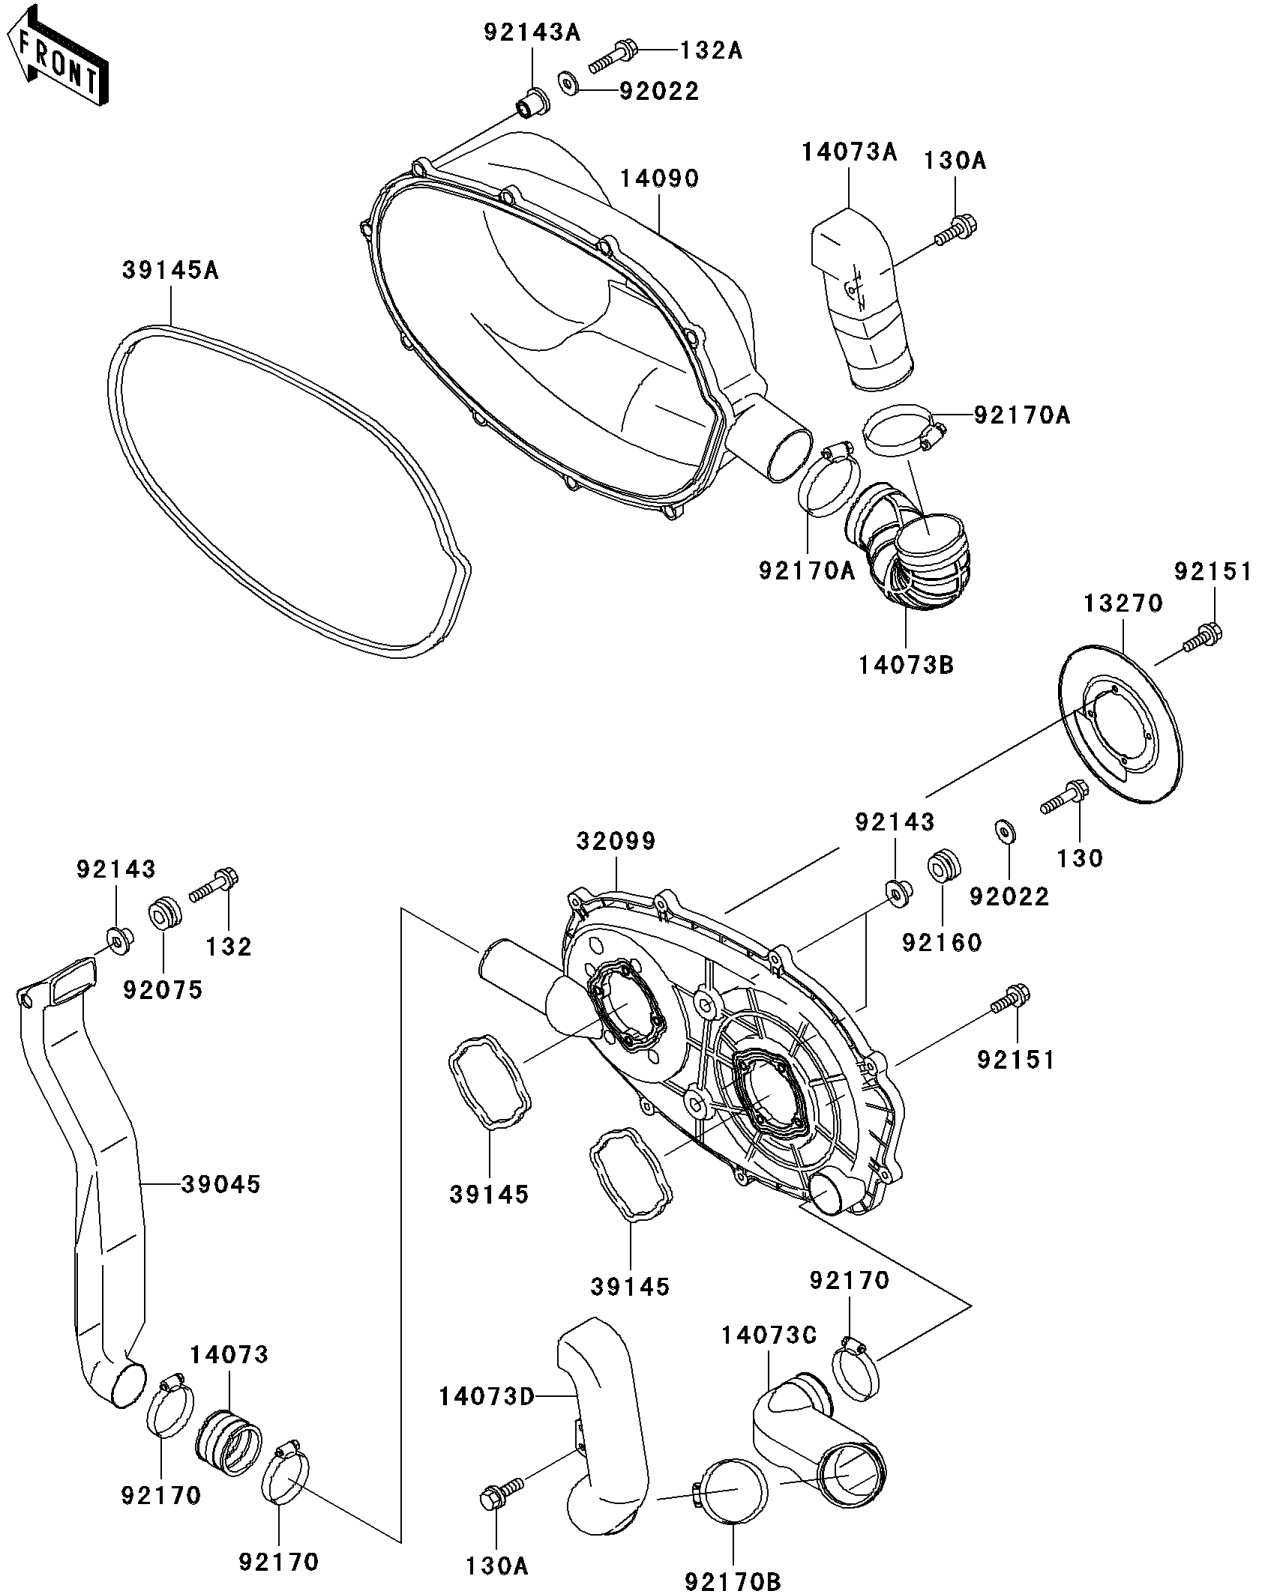

2001 Prairie 300 PARTS DIAGRAM

Converter Cover

E1393

2001 Prairie 300 PARTS LIST

Converter Cover

ITEM NAME	PART NUMBER	QUANTITY
BOLT-FLANGED,6X22 (Ref # 130)	130B0622	2
BOLT-FLANGED,6X12 (Ref # 130A)	130J0612	3
BOLT-FLANGED-SMALL,6X25 (Ref # 132)	132G0625	1
BOLT-FLANGED-SMALL,6X30 (Ref # 132A)	132J0630	9
PLATE (Ref # 13270)	13270-1989	1
DUCT (Ref # 14073)	14073-1324	1
DUCT,SNORKEL,EX (Ref # 14073A)	14073-1678	1
DUCT,SNORKEL,EX (Ref # 14073B)	14073-1680	1
DUCT,SNORKEL,EX (Ref # 14073C)	14073-1683	1
DUCT,SNORKEL,EX (Ref # 14073D)	14073-1684	1
COVER,BELT CONVERTER (Ref # 14090)	14090-1917	1
CASE,BELT CONVERTER (Ref # 32099)	32099-1191	1
DUCT-ASSY (Ref # 39045)	39045-1061	1
TRIM-SEAL (Ref # 39145)	39145-1110	2
TRIM-SEAL,CONVERTER COVER (Ref # 39145A)	39145-1113	1
WASHER,7X18X1.2 (Ref # 92022)	92022-1545	11
DAMPER,RUBBER (Ref # 92075)	92075-1123	1
COLLAR (Ref # 92143)	92143-1353	3
COLLAR (Ref # 92143A)	92143-1888	9
BOLT,6X18 (Ref # 92151)	92151-1353	8
DAMPER (Ref # 92160)	92160-1167	2
CLAMP (Ref # 92170)	92170-1674	3
CLAMP (Ref # 92170A)	92170-1763	2
CLAMP (Ref # 92170B)	92170-1764	1