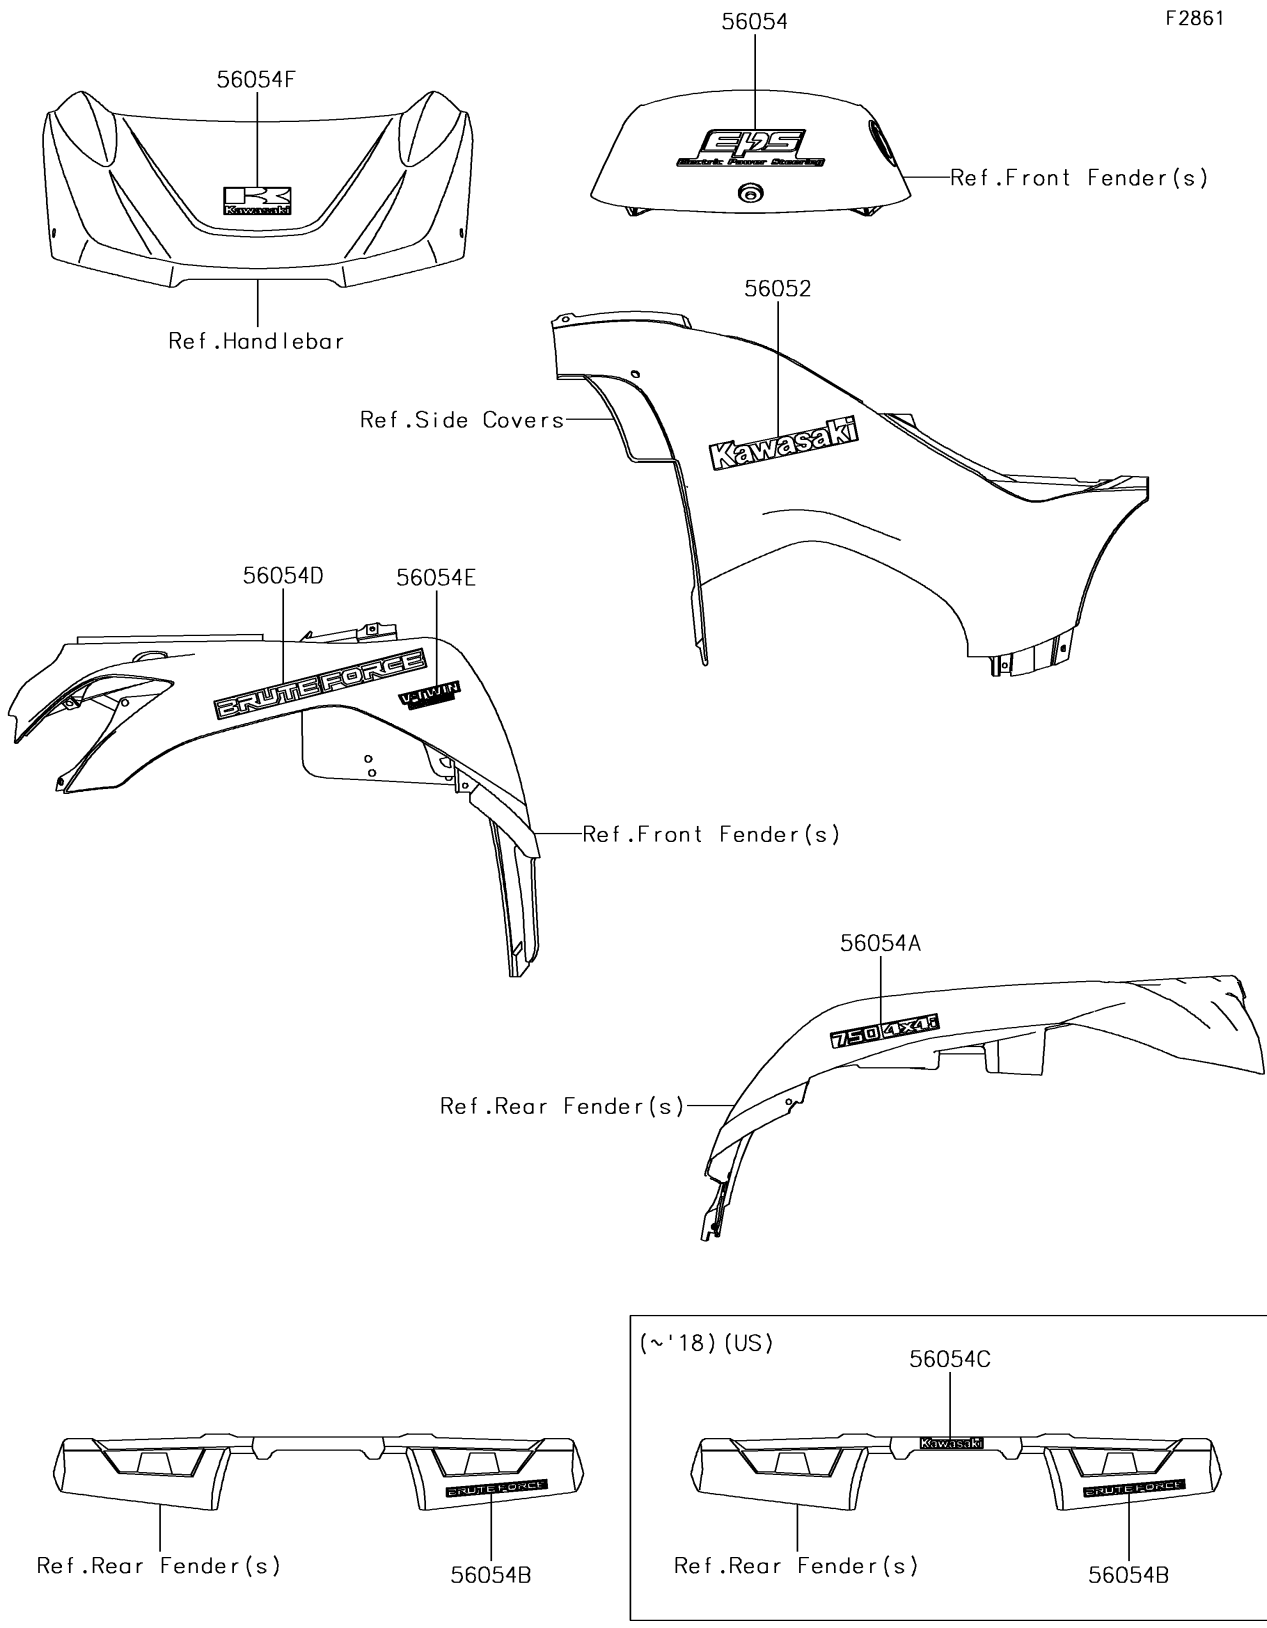

2017 BRUTE FORCE® 750 4x4i EPS CAMO PARTS DIAGRAM

Decals

2017 BRUTE FORCE® 750 4x4i EPS CAMO PARTS LIST

Decals

ITEM NAME	PART NUMBER	QUANTITY
MARK,SIDE COVER,KAWASAKI (Ref # 56052)	56052-0437	2
MARK,TOP COVER,EPS (Ref # 56054)	56054-0758	1
MARK,RR FENDER,750 4X4I (Ref # 56054A)	56054-0762	2
MARK,RR FENDER,BRUTE FORCE (Ref # 56054B)	56054-0763	1
MARK,RR FENDER,KAWASAKI (Ref # 56054C)	56054-0796	1
MARK,FR FENDER,BRUTEFORCE (Ref # 56054D)	56054-1219	2
MARK,FR FENDER,V-TWIN (Ref # 56054E)	56054-1228	2
MARK,FR HANDLE COVER (Ref # 56054F)	56054-1229	1