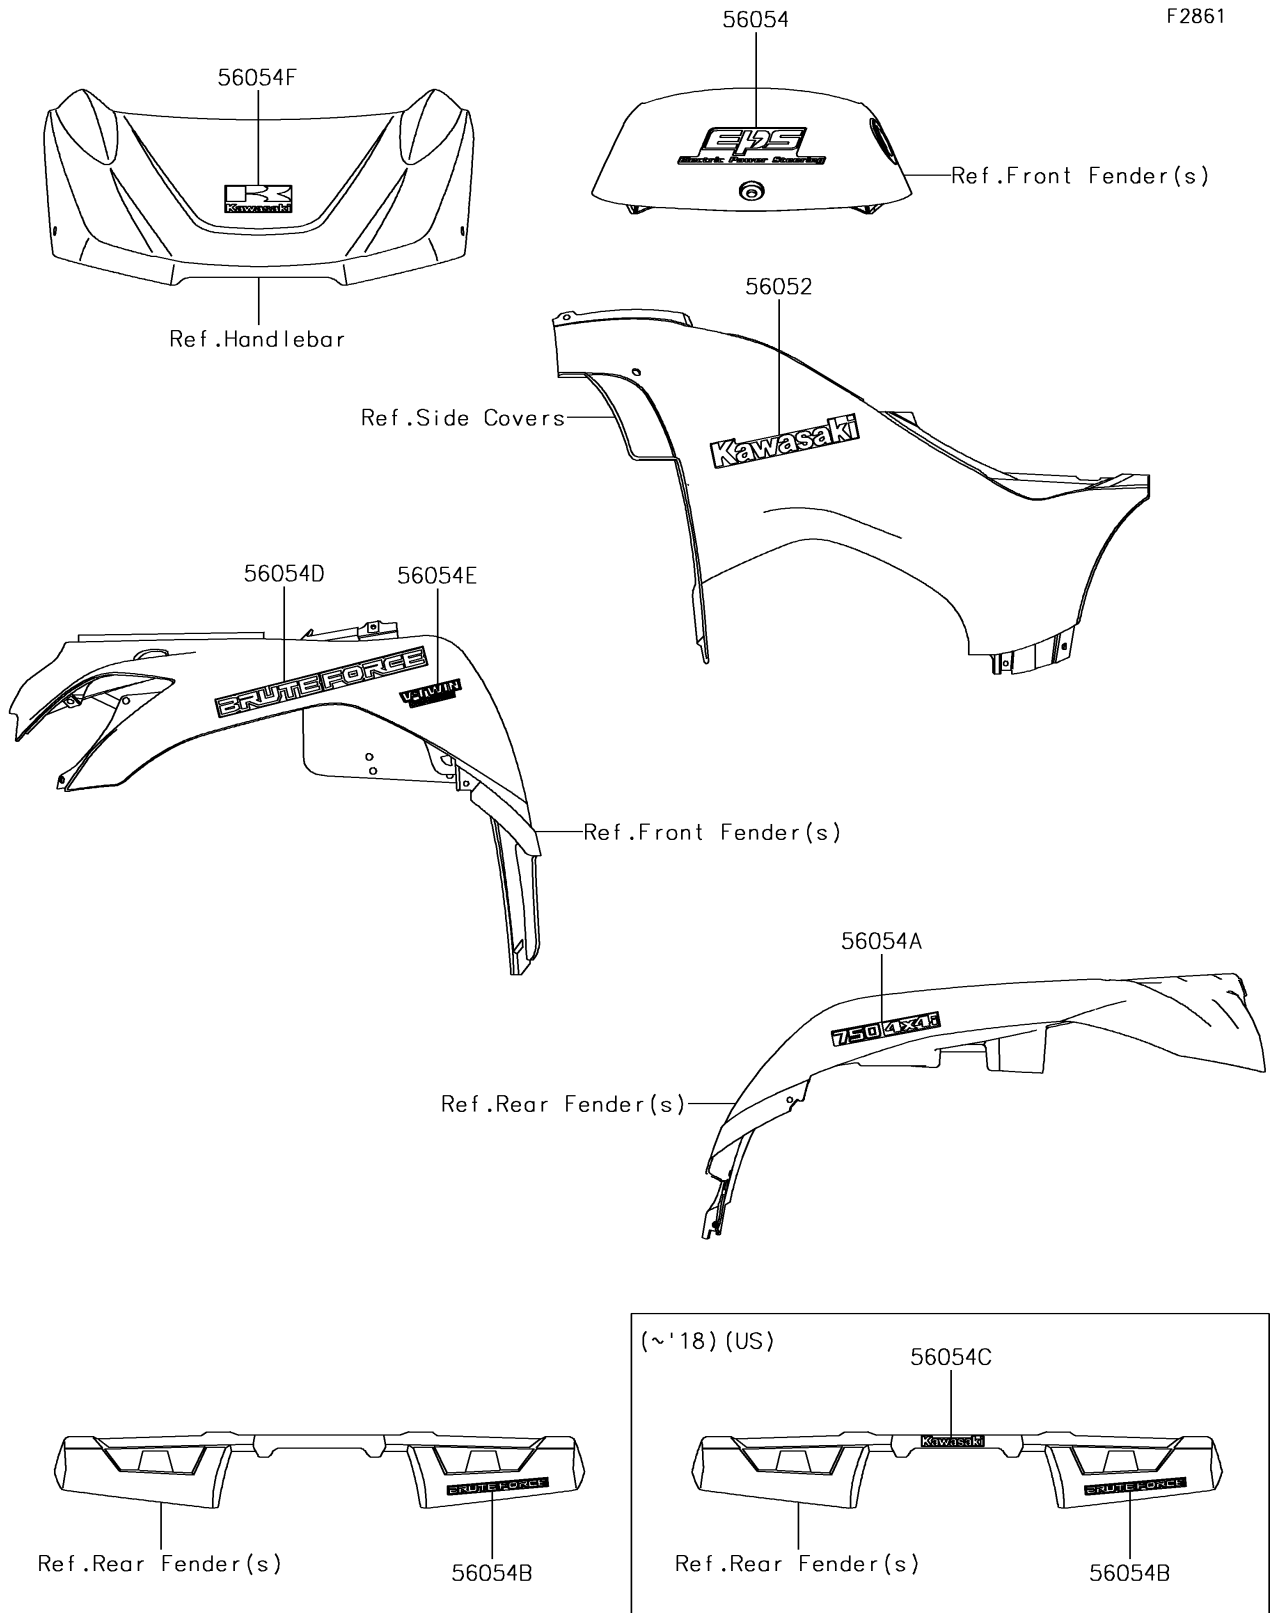

2017 BRUTE FORCE® 750 4x4i EPS CAMO PARTS DIAGRAM

Decals

2017 BRUTE FORCE® 750 4x4i EPS CAMO PARTS LIST

Decals

ITEM NAME	PART NUMBER	QUANTITY
MARK,SIDE COVER,KAWASAKI (Ref # 56052)	56052-0437	2
MARK,TOP COVER,EPS (Ref # 56054)	56054-0758	1
MARK,RR FENDER,750 4X4I (Ref # 56054A)	56054-0762	2
MARK,RR FENDER,BRUTE FORCE (Ref # 56054B)	56054-0763	1
MARK,RR FENDER,KAWASAKI (Ref # 56054C)	56054-0796	1
MARK,FR FENDER,BRUTEFORCE (Ref # 56054D)	56054-1219	2
MARK,FR FENDER,V-TWIN (Ref # 56054E)	56054-1228	2
MARK,FR HANDLE COVER (Ref # 56054F)	56054-1229	1