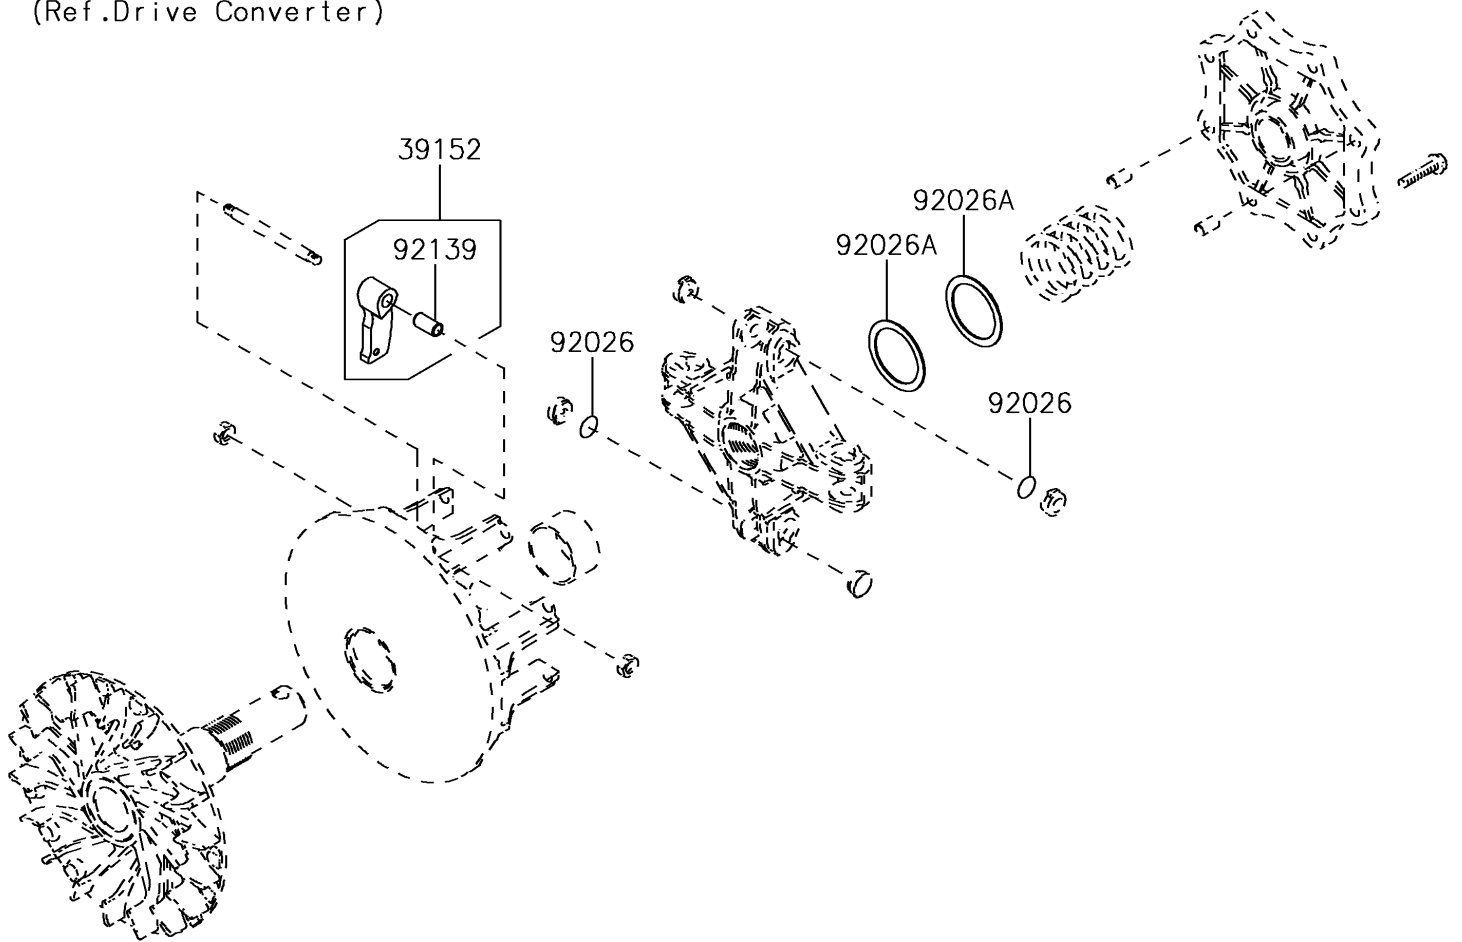

2017 BRUTE FORCE® 750 4x4i EPS CAMO PARTS DIAGRAM

Optional Parts

F2890

(Ref. Drive Converter)

2017 BRUTE FORCE® 750 4x4i EPS CAMO PARTS LIST

Optional Parts

ITEM NAME	PART NUMBER	QUANTITY
WEIGHT-RAMP (Ref # 39152)	39152-0091	4
SPACER,T=0.1 (Ref # 92026)	92026-0038	2
SPACER,39X49.5X1.0 (Ref # 92026A)	92026-1603	2
BUSHING (Ref # 92139)	92139-0215	4