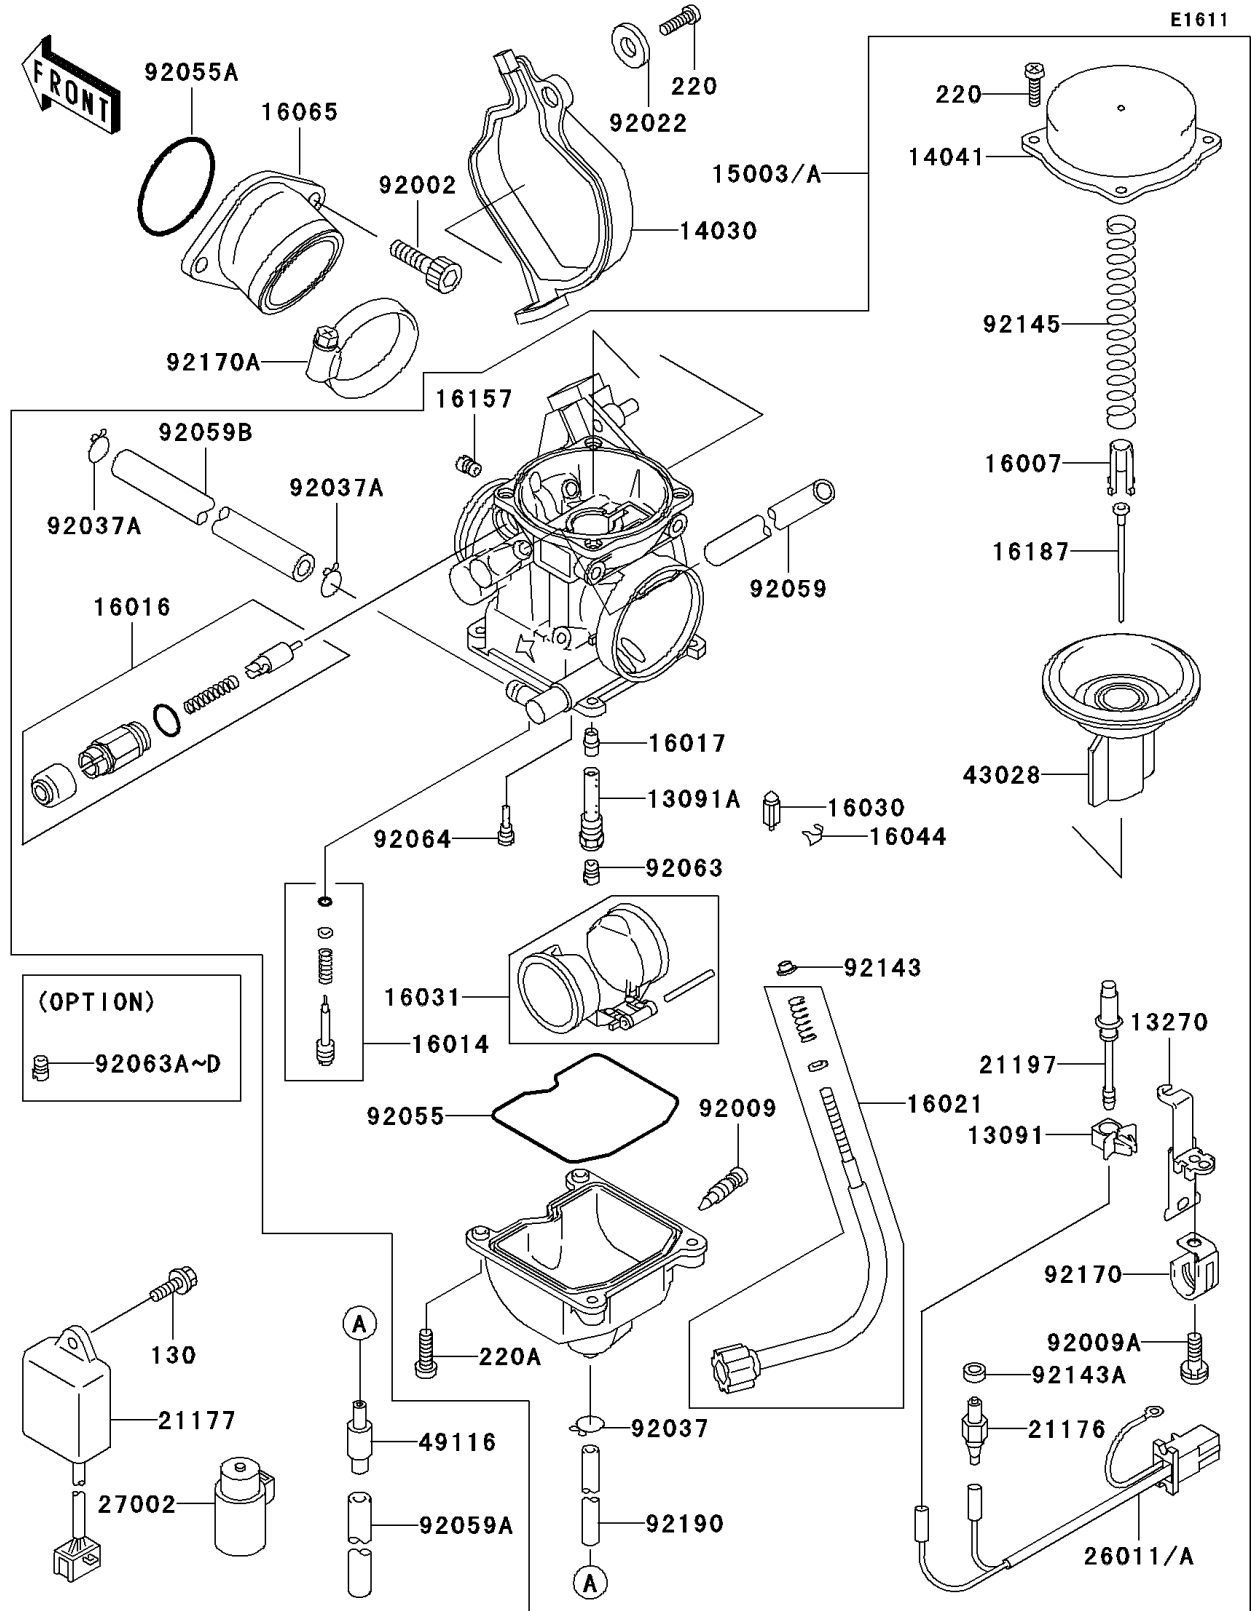

1999 Prairie 300 PARTS DIAGRAM

Carburetor

1999 Prairie 300 PARTS LIST

Carburetor

ITEM NAME	PART NUMBER	QUANTITY
HOLDER,HEATER (Ref # 13091)	13091-1866	1
HOLDER,NEEDLE JET (Ref # 13091A)	13091-1914	1
PLATE,HEATER STAY (Ref # 13270)	13270-1145	1
COVER-CARBURETOR (Ref # 14030)	14030-1054	1
TOP-CHAMBER,MIXING,INSIDE (Ref # 14041)	14041-1077	1
CARBURETOR-ASSY (Ref # 15003)	15003-1437	1
SEAT-SPRING,THROTTLE VALVE (Ref # 16007)	16007-1120	1
SCREW-PILOT AIR (Ref # 16014)	16014-1081	1
PLUNGER,STARTER (Ref # 16016)	16016-1101	1
JET-NEEDLE,#6 (Ref # 16017)	16017-1394	1
SCREW-THROTTLE STOP (Ref # 16021)	16021-1213	1
VALVE-FLOAT (Ref # 16030)	16030-1007	1
FLOAT (Ref # 16031)	16031-1077	1
CLAMP,FLOAT VALVE (Ref # 16044)	16044-007	1
HOLDER-CARBURETOR (Ref # 16065)	16065-1355	1
JET-STARTER,#75 (Ref # 16157)	16157-1066	1
NEEDLE-JET,N4YP (Ref # 16187)	16187-1071	1
SENSOR (Ref # 21176)	21176-1069	1
CONTROLLER (Ref # 21177)	21177-1056	1
HEATER (Ref # 21197)	21197-1003	1
WIRE-LEAD (Ref # 26011)	26011-1697	1
RELAY-ASSY (Ref # 27002)	27002-1095	1
DIAPHRAGM,VALVE (Ref # 43028)	43028-1080	1
VALVE-ASSY (Ref # 49116)	49116-1126	1
BOLT,6X16 (Ref # 92002)	92002-1143	2
SCREW,DRAIN,6X0.75 (Ref # 92009)	92009-1551	1
SCREW (Ref # 92009A)	92009-1706	1
WASHER,5.2X13X1 (Ref # 92022)	92022-1380	1
CLAMP,TUBE (Ref # 92037)	92037-1201	1