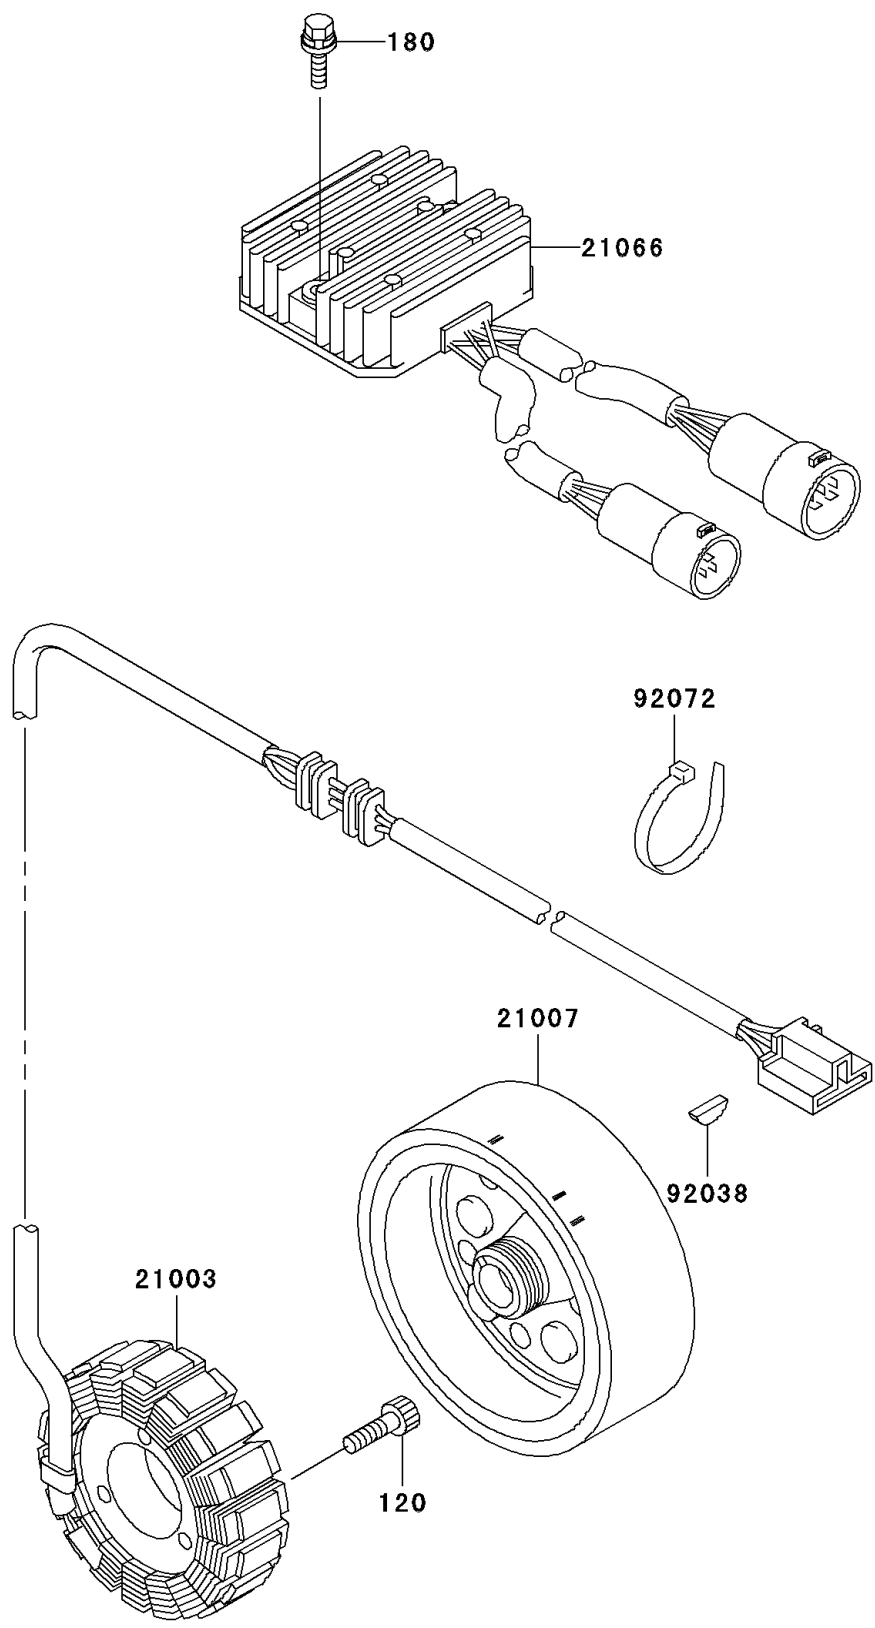

1999 Prairie 300 PARTS DIAGRAM

Generator

E1810

1999 Prairie 300 PARTS LIST

Generator

ITEM NAME	PART NUMBER	QUANTITY
BOLT-SOCKET,6X30 (Ref # 120)	120P0630	3
BOLT-UPSET-WS,6X30 (Ref # 180)	180B0630	2
STATOR (Ref # 21003)	21003-1343	1
ROTOR (Ref # 21007)	21007-1361	1
REGULATOR-VOLTAGE (Ref # 21066)	21066-1112	1
KEY,WOODRUFF (Ref # 92038)	92038-001	1
BAND,L=123 (Ref # 92072)	92072-030	1