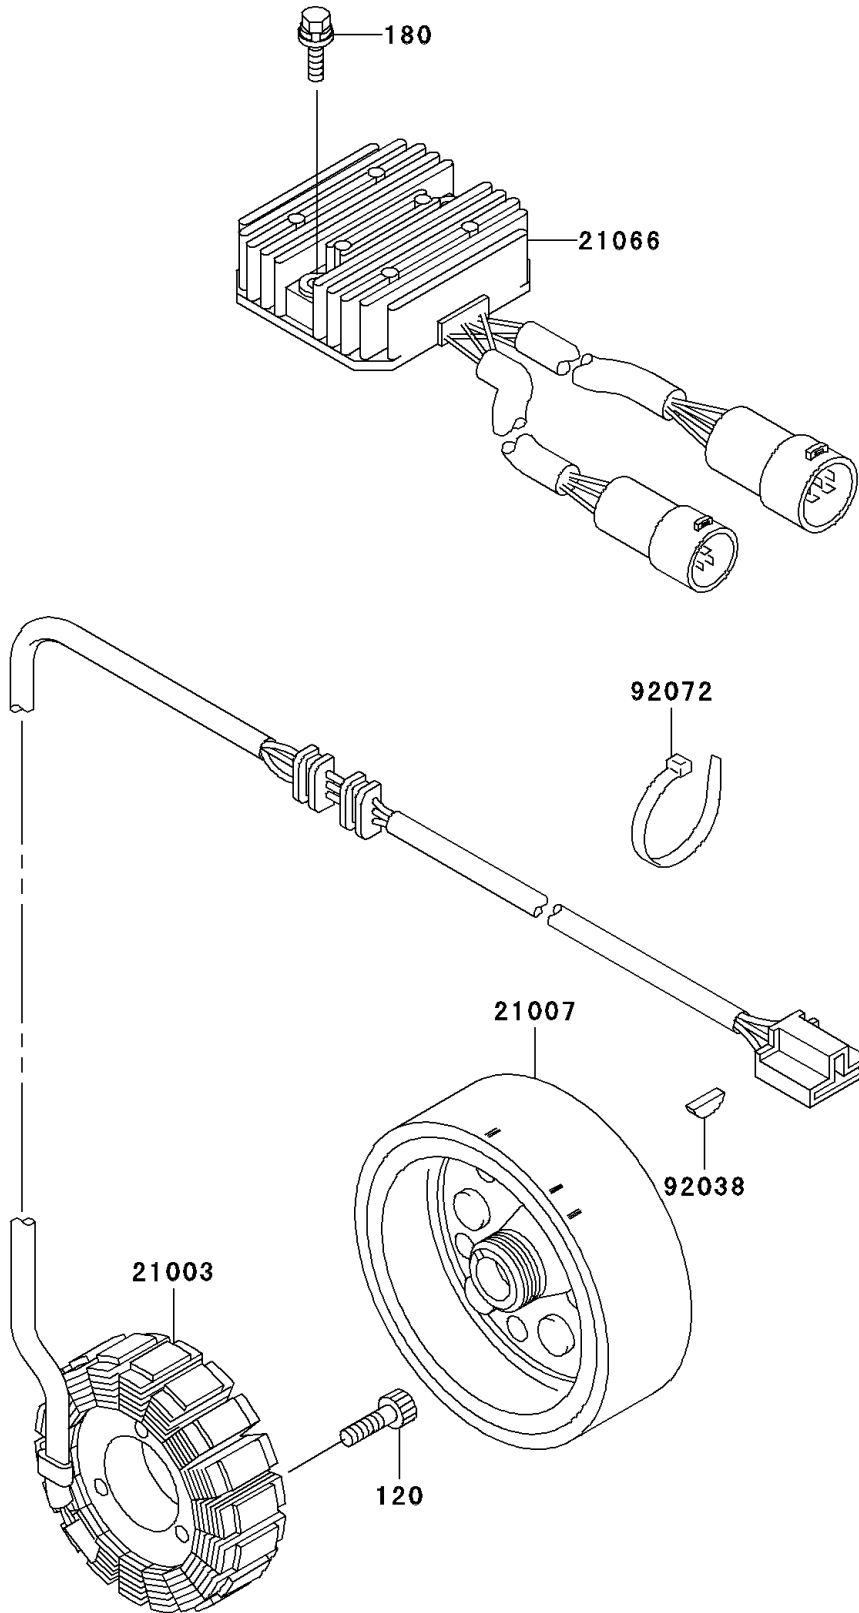

2000 Prairie 300 PARTS DIAGRAM

Generator

E1810

2000 Prairie 300 PARTS LIST

Generator

ITEM NAME	PART NUMBER	QUANTITY
BOLT-SOCKET,6X30 (Ref # 120)	120P0630	3
BOLT-UPSET-WS,6X30 (Ref # 180)	180B0630	2
STATOR (Ref # 21003)	21003-1343	1
ROTOR (Ref # 21007)	21007-1361	1
REGULATOR-VOLTAGE (Ref # 21066)	21066-1112	1
KEY,WOODRUFF (Ref # 92038)	92038-001	1
BAND,L=123 (Ref # 92072)	92072-030	1