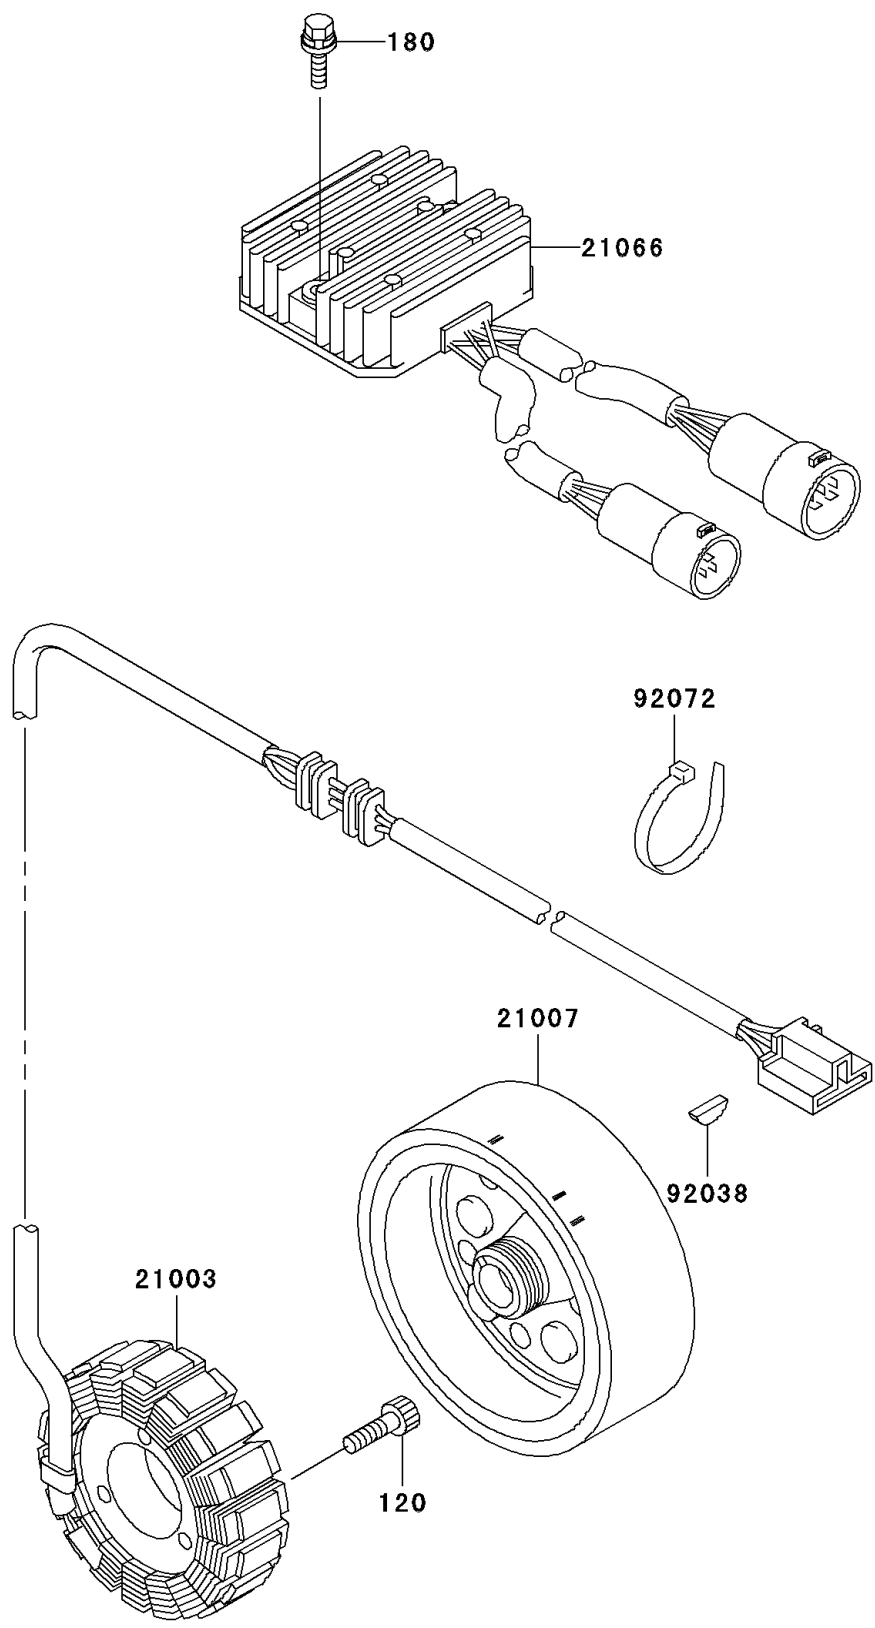

2001 Prairie 300 PARTS DIAGRAM

Generator

E1810

2001 Prairie 300 PARTS LIST

Generator

ITEM NAME	PART NUMBER	QUANTITY
BOLT-SOCKET,6X30 (Ref # 120)	120P0630	3
BOLT-UPSET-WS,6X30 (Ref # 180)	180B0630	2
STATOR (Ref # 21003)	21003-1343	1
ROTOR (Ref # 21007)	21007-1361	1
REGULATOR-VOLTAGE (Ref # 21066)	21066-1112	1
KEY,WOODRUFF (Ref # 92038)	92038-001	1
BAND,L=123 (Ref # 92072)	92072-030	1