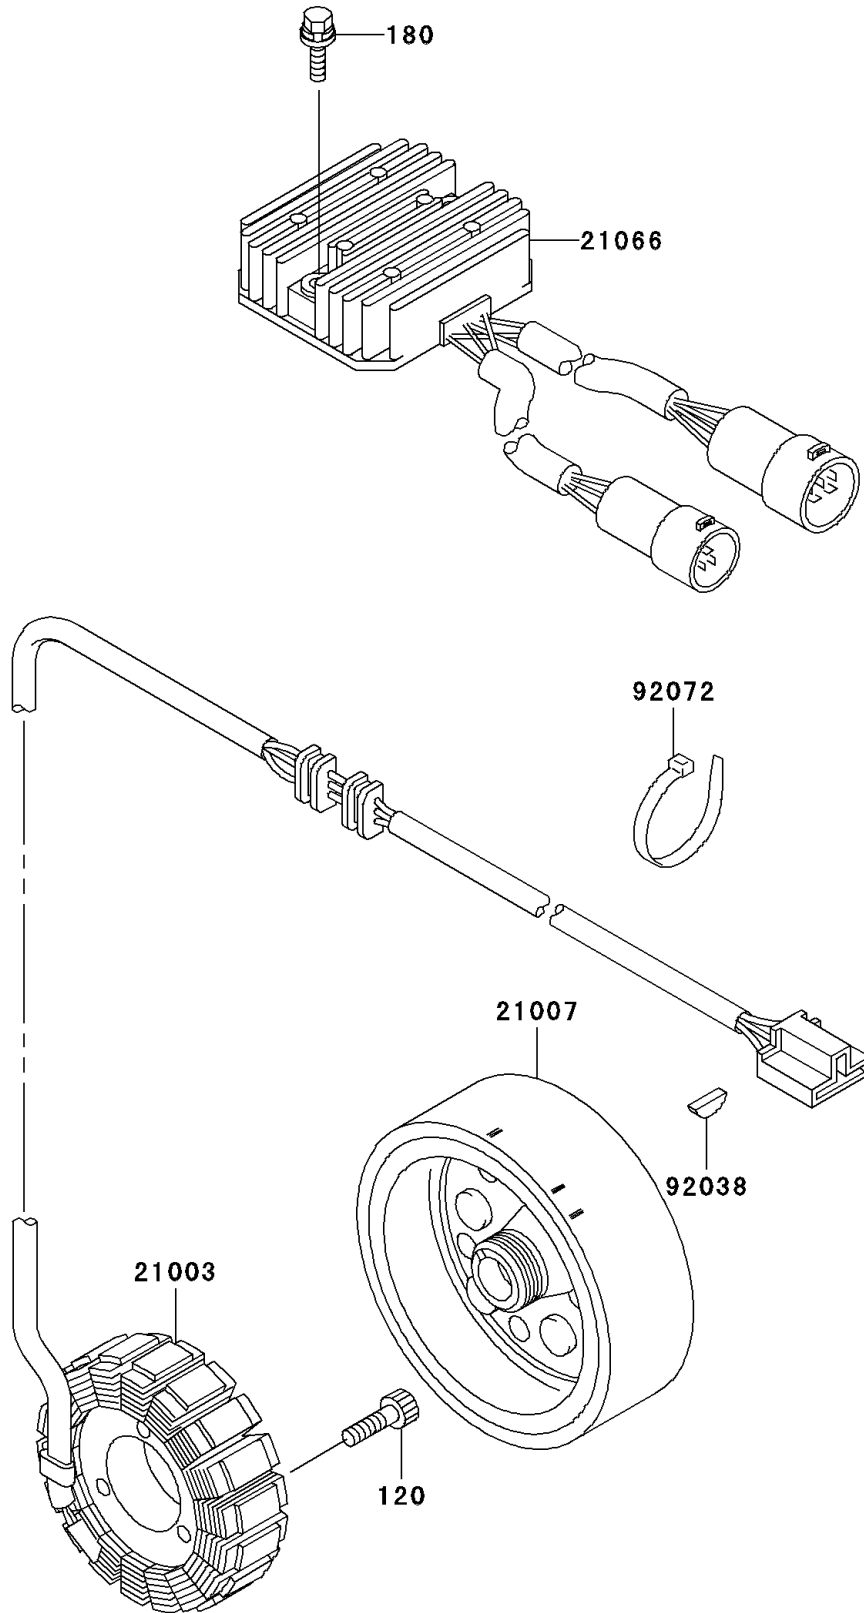

2002 Prairie 300 PARTS DIAGRAM

Generator

E1810

2002 Prairie 300 PARTS LIST

Generator

ITEM NAME	PART NUMBER	QUANTITY
BOLT-SOCKET,6X30 (Ref # 120)	120P0630	3
BOLT-UPSET-WS,6X30 (Ref # 180)	180B0630	2
STATOR (Ref # 21003)	21003-1343	1
ROTOR (Ref # 21007)	21007-1361	1
REGULATOR-VOLTAGE (Ref # 21066)	21066-1112	1
KEY,WOODRUFF (Ref # 92038)	92038-001	1
BAND,L=123 (Ref # 92072)	92072-030	1