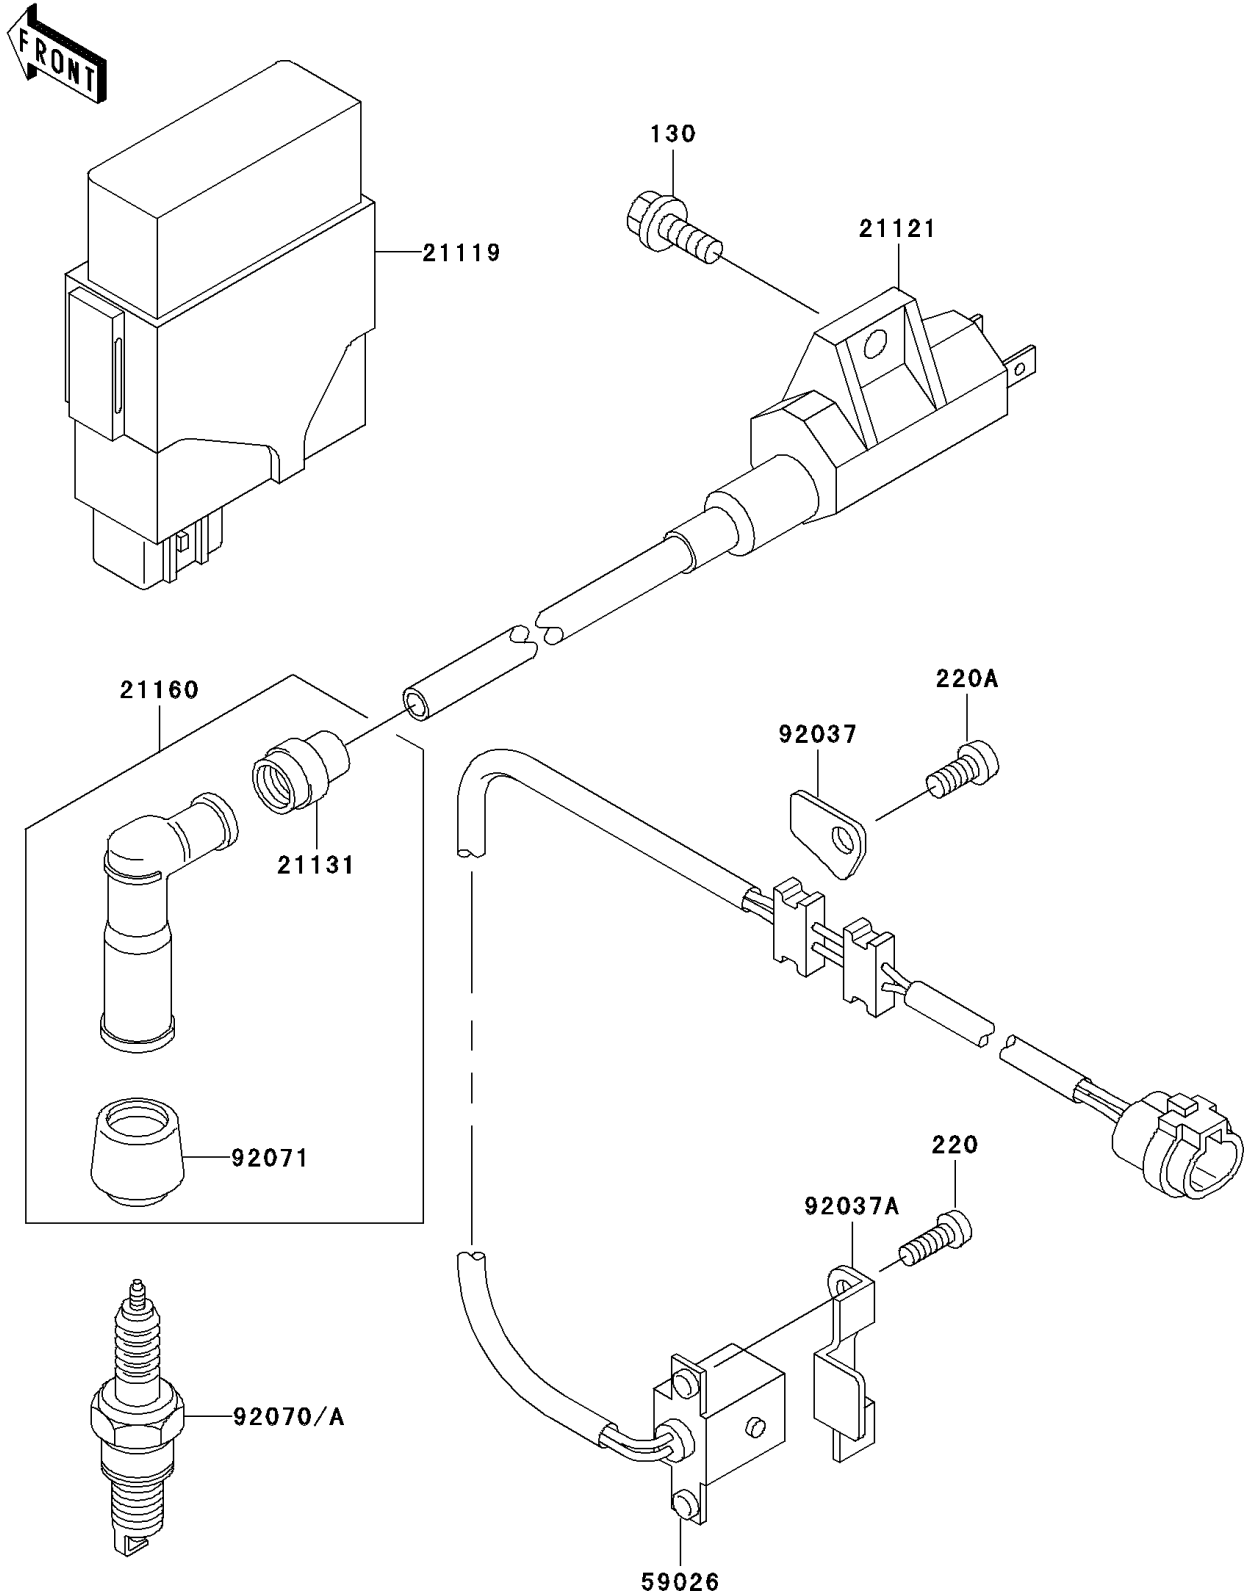

2001 Prairie 300 PARTS DIAGRAM

Ignition System

E1830

2001 Prairie 300 PARTS LIST

Ignition System

ITEM NAME	PART NUMBER	QUANTITY
BOLT-FLANGED,6X16 (Ref # 130)	130D0616	1
SCREW-PAN-CROS,5X14 (Ref # 220)	220B0514	2
SCREW-PAN-CROS,6X12 (Ref # 220A)	220B0612	1
IGNITER (Ref # 21119)	21119-1517	1
COIL-IGNITION (Ref # 21121)	21121-1160	1
GROMMET,HIGH TENSION (Ref # 21131)	21131-005	1
CAP-ASSY-PLUG (Ref # 21160)	21160-1089	1
COIL-PULSING (Ref # 59026)	59026-1146	1
CLAMP,WIRING HARNESS (Ref # 92037)	92037-1656	1
CLAMP (Ref # 92037A)	92037-1987	1
PLUG-SPARK,DR8EA(NGK) (Ref # 92070A)	92070-1199	1
GROMMET,PLUG CAP (Ref # 92071)	92071-1184	1