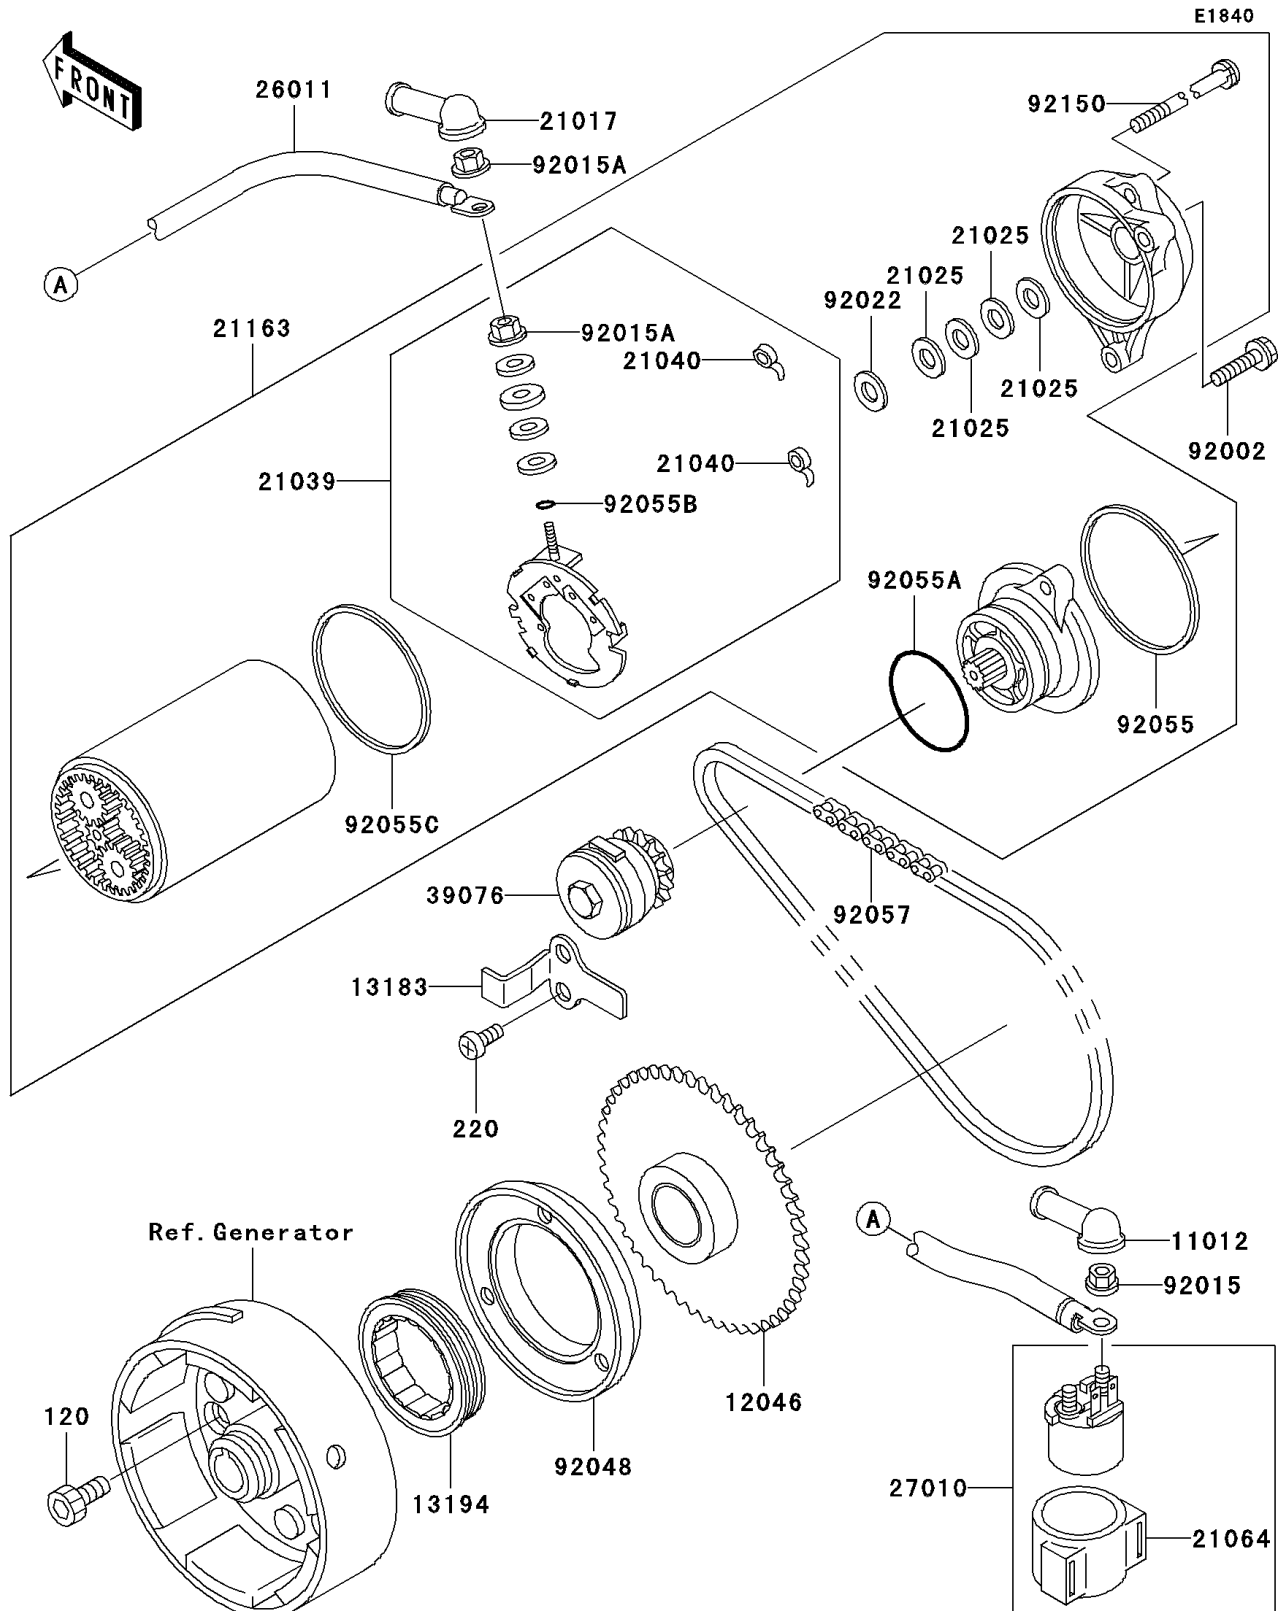

2000 Prairie 300 PARTS DIAGRAM

Starter Motor

2000 Prairie 300 PARTS LIST

Starter Motor

ITEM NAME	PART NUMBER	QUANTITY
BOLT-SOCKET,8X16 (Ref # 120)	120P0816	3
SCREW-PAN-CROS,6X12 (Ref # 220)	220B0612	1
CAP,TERMINAL (Ref # 11012)	11012-1354	1
SPROCKET,STARTER (Ref # 12046)	12046-1077	1
PLATE,STARTER CHAIN (Ref # 13183)	13183-1002	1
CLUTCH-ONEWAY (Ref # 13194)	13194-1091	1
GROMMET,STARTER TERMINAL (Ref # 21017)	21017-017	1
WASHER,9.1X18X0.2 (Ref # 21025)	21025-011	4
BRUSH,CARBON (Ref # 21039)	21039-1063	1
SPRING-BRUSH (Ref # 21040)	21040-1057	2
DAMPER,MAGNETIC SWITCH (Ref # 21064)	21064-002	1
STARTER-ELECTRIC (Ref # 21163)	21163-1141	1
WIRE-LEAD,STARTER MOTOR (Ref # 26011)	26011-1709	1
SWITCH,MAGNETIC (Ref # 27010)	27010-1098	1
LIMITER,STARTER IDLE GEAR (Ref # 39076)	39076-1054	1
BOLT (Ref # 92002)	92002-1664	2
NUT,FLANGED,6MM (Ref # 92015)	92015-1367	2
NUT,STARTER MOTOR (Ref # 92015A)	92015-1476	2
WASHER,9.1X18X0.8 (Ref # 92022)	92022-1132	1
RACE,ONEWAY CLUTCH (Ref # 92048)	92048-1104	1
RING-O,64MM (Ref # 92055)	92055-1086	1
RING-O,42.8MM (Ref # 92055A)	92055-1313	1
RING-O,4.5X2.0 (Ref # 92055B)	92055-1370	1
RING-O,STARTER MOTOR (Ref # 92055C)	92055-1381	1
CHAIN,STARTER,KEC29H,64L (Ref # 92057)	92057-1196	1
BOLT,STARTER MOTOR (Ref # 92150)	92150-1138	2